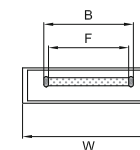

SI 401

Big Marea

- Scala bagno automatica a scomparsa
 - Struttura in acciaio inox verniciato o lucidato a specchio
 - Gradini in teak
 - Sensore "scala fuori" per segnalazione in plancia
 - Box di alloggiamento in alluminio
 - Centralina idraulica ed elettrica dedicata
 - Optional: maniglioni automatici
-
- Automatic retractable swim ladder
 - Structure made in polished or powder coated stainless steel
 - Steps made in teak
 - Sensor to alert when the ladder is in the water
 - Aluminium housing box
 - Combined with electro hydraulic control unit
 - Option extra: automatic handles with non slip grip

	with handles		without handles	
	4 steps	5 steps	4 steps	5 steps
A mm	1040	1260	1040	1260
B mm	380	380	460	460
F mm	340	340	420	420
H mm	150	150	150	150
L mm	1325	1550	1325	1550
N mm	945	1195	945	1195
W mm	560	560	560	560
Weight kg	60	74	58	72