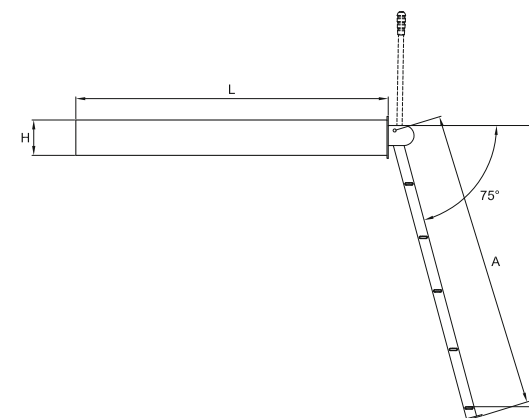

SI 401

Big Marea

- Scala bagno automatica a scomparsa
 - Struttura in acciaio inox verniciato o lucidato a specchio
 - Gradini in teak
 - Sensore "scala fuori" per segnalazione in plancia
 - Box di alloggiamento in alluminio
 - Centralina idraulica ed elettrica dedicata
 - Optional: maniglioni automatici
-
- Automatic retractable swim ladder
 - Structure made in polished or powder coated stainless steel
 - Steps made in teak
 - Sensor to alert when the ladder is in the water
 - Aluminium housing box
 - Combined with electro hydraulic control unit
 - Option extra: automatic handles with non slip grip

	with handles		without handles	
	4 steps	5 steps	4 steps	5 steps
A mm	1040	1260	1040	1260
B mm	380	380	460	460
F mm	340	340	420	420
H mm	150	150	150	150
L mm	1325	1550	1325	1550
N mm	945	1195	945	1195
W mm	560	560	560	560
Weight kg	60	74	58	72