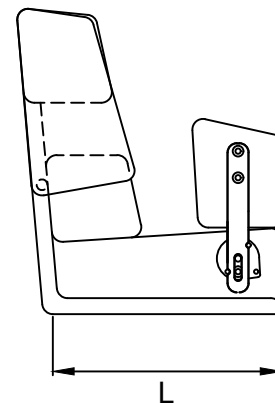

A (mm)	575
B (mm)	710
C (mm)	660
D (mm)	≈ 170
F (mm)	480
L (mm)	430
U (mm)	500
Weight (Kg)	28

The padding could vary the sizes of few centimeters

Product

**P 240 DRAGONFLY**

**Helm Seat**