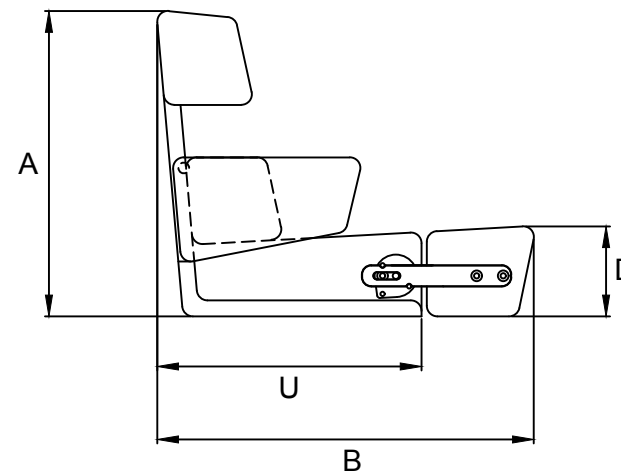

A (mm)	575
B (mm)	710
C (mm)	660
D (mm)	≈ 170
F (mm)	480
L (mm)	430
U (mm)	500
Weight (Kg)	28

The padding could vary the sizes of few centimeters

Product

**P 240 DRAGONFLY**

**Helm Seat**