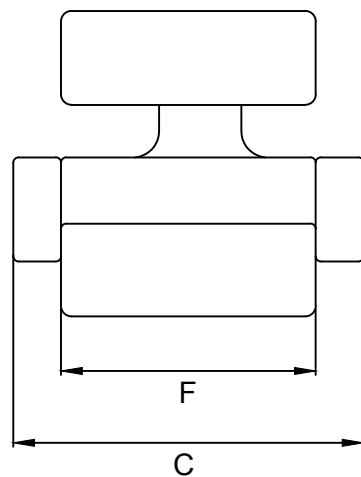

A (mm)	575
B (mm)	710
C (mm)	660
D (mm)	≈ 170
F (mm)	480
L (mm)	430
U (mm)	500
Weight (Kg)	28

The padding could vary the sizes of few centimeters

Product

**P 240 DRAGONFLY**

**Helm Seat**