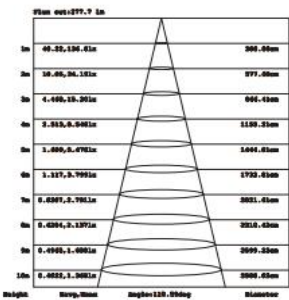

SPECIFICATION

NFS-1010F (3D Freely Bending)

3D Bending
Vertical Bending & Horizontal Bending

5 years warranty	5M [per roll]	100mm [Min section]	90+ [High CRI]	24V DC	CE	RoHS
Beam Angle 120°	Vertical Bending 120mm	Horizontal Bending 200mm	UV Resistant	Saltwater Resistant	IP67 Protection	

FEATURES

3D bending neon flex, IP67 silicone extrusion
 Dot free and perfectly homogeneous linear LED light
 10mm x 10mm / 0.4" x 0.4" (W x H) +/-0.5mm
 Vertical and horizontal bending with bending diameter over 120mm (vertical) and over 200mm (horizontal)
 Offering solutions for any indoor/outdoor organic facade geometry.

OPTICAL PARAMETER

Artical No.	Color Temp	LM/M	Power/M	LM/0.5	Power/0.5M	Light Efficiency	Mini Section	Max Run	CRI (Ra)	Color Tol.
NFS-1010F	2700K	320LM	8W	295LM	4W	40LM/W	Freely Cut	5m	90+	SDCM<3
	3000K	360LM	8W	300LM	4W	45LM/W	Freely Cut	5m	90+	SDCM<3
	4000K	400LM	8W	345LM	4W	50LM/W	Freely Cut	5m	90+	SDCM<3

LUMINOUS INTENSITY DISTRIBUTION DIAGRAM

DIMENSION AND OUTLET DIRECTION

INSTALLATION ACCESSORIES

Aluminum Buckle

12×12.5×25mm

Length	Buckle	Screw
1000mm	4pcs	4pcs

Screw

15×3.5mm