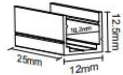

FEATURES

3D bending neon flex, IP67 silicone extrusion
 Dot free and perfectly homogeneous linear LED light
 10mm x 10mm / 0.4" x 0.4" (W x H) +/-0.5mm
 Vertical and horizontal bending with bending diameter over 120mm (vertical) and over 200mm (horizontal)
 Offering solutions for any indoor/outdoor organic facade geometry.

LUMINOUS INTENSITY DISTRIBUTION DIAGRAM

DIMENSION AND OUTLET DIRECTION

INSTALLATION ACCESSORIES

Aluminum Buckle

12×12.5×25mm

Length	Buckle	Screw
1000mm	4pcs	4pcs

Screw

15×3.5mm

Aluminum profile

12×12.5×1000mm

Length	Screw
Aluminum profile 1000mm	3pcs

Screw

15×3.5mm

Flexible channel

12.1×10.6mm

Length	Buckle	Screw
1000mm	4pcs	4pcs

CONNECTING ACCESSORIES

End cap

End-straight

PACKAGING

Light Length	Plastic Box Dimension	White Box Dimension	No. Of White Box	Carton Dimension
1M	275 x 275 x 30.5mm	275 x 35 x 275mm	40pcs	570 x 570 x 380mm
5M	385 x 385 x 35.5mm	385 x 39 x 385mm	10pcs	405 x 405 x 420mm