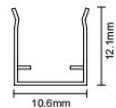

LUMINOUS INTENSITY DISTRIBUTION DIAGRAM

DIMENSION AND OUTLET DIRECTION

INSTALLATION ACCESSORIES

Aluminum Buckle

12×12.5×25mm

Length	Buckle	Screw
1000mm	4pcs	4pcs

Screw

15×3.5mm

Aluminum profile

12×12.5×1000mm

Length	Screw
Aluminum profile 1000mm	3pcs

Screw

15×3.5mm

Flexible channel

12.1×10.6mm

Length	Buckle	Screw
1000mm	4pcs	4pcs

CONNECTING ACCESSORIES

End cap

End-straight

PACKAGING

Light Length	Plastic Box Dimension	White Box Dimension	No. Of White Box	Carton Dimension
1M	275 x 275 x 30.5mm	275 x 35 x 275mm	40pcs	570 x 570 x 380mm
5M	385 x 385 x 35.5mm	385 x 39 x 385mm	10pcs	405 x 405 x 420mm

INSTRUCTION AND CAUTION

Light Profile

Bending Direction

Correct Bending Way

Incorrect Bending Way