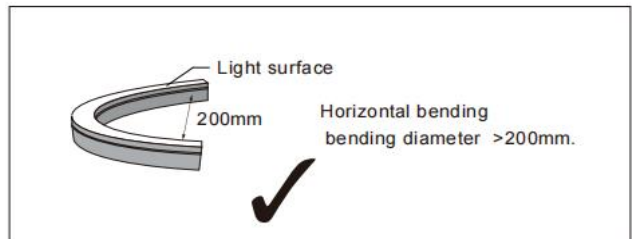

FEATURES

3D bending neon flex, IP67 silicone extrusion
 Dot free and perfectly homogeneous linear LED light
 10mm x 10mm / 0.4" x 0.4" (W x H) +/-0.5mm
 Vertical and horizontal bending with bending diameter over 120mm (vertical) and over 200mm (horizontal)
 Offering solutions for any indoor/outdoor organic facade geometry.

LUMINOUS INTENSITY DISTRIBUTION DIAGRAM

DIMENSION AND OUTLET DIRECTION

INSTALLATION ACCESSORIES

Aluminum Buckle

12×12.5×25mm

Length	Buckle	Screw
1000mm	4pcs	4pcs

Screw

15×3.5mm

INSTRUCTION AND CAUTION

Light Profile

Bending Direction

Correct Bending Way

Incorrect Bending Way