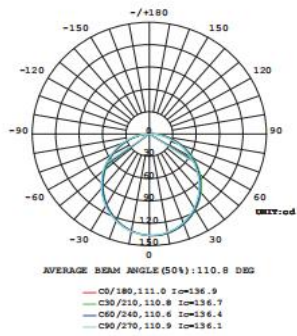

SPECIFICATION

NFS-1010F (3D Freely Bending)

3D Bending
Vertical Bending & Horizontal Bending

5 years warranty	5M [per roll]	100mm [Min section]	90+ [High CRI]	24V DC	CE	RoHS
Beam Angle 120°	Vertical Bending 120mm	Horizontal Bending 200mm	UV Resistant	Saltwater Resistant	IP67 Protection	

FEATURES

3D bending neon flex, IP67 silicone extrusion
 Dot free and perfectly homogeneous linear LED light
 10mm x 10mm / 0.4" x 0.4" (W x H) +/-0.5mm
 Vertical and horizontal bending with bending diameter over 120mm (vertical) and over 200mm (horizontal)
 Offering solutions for any indoor/outdoor organic facade geometry.

OPTICAL PARAMETER

Artical No.	Color Temp	LM/M	Power/M	LM/0.5	Power/0.5M	Light Efficiency	Mini Section	Max Run	CRI (Ra)	Color Tol.
NFS-1010F	2700K	320LM	8W	295LM	4W	40LM/W	Freely Cut	5m	90+	SDCM<3
	3000K	360LM	8W	300LM	4W	45LM/W	Freely Cut	5m	90+	SDCM<3
	4000K	400LM	8W	345LM	4W	50LM/W	Freely Cut	5m	90+	SDCM<3

LUMINOUS INTENSITY DISTRIBUTION DIAGRAM

DIMENSION AND OUTLET DIRECTION

INSTALLATION ACCESSORIES

Aluminum Buckle

12×12.5×25mm

Length	Buckle	Screw
1000mm	4pcs	4pcs

Screw

15×3.5mm