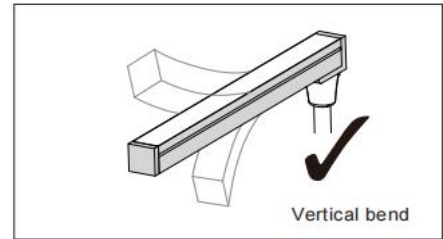

CONNECTING ACCESSORIES

End cap

End-straight

PACKAGING

Light Length	Plastic Box Dimension	White Box Dimension	No. Of White Box	Carton Dimension
1M	275 x 275 x 30.5mm	275 x 35 x 275mm	40pcs	570 x 570 x 380mm
5M	385 x 385 x 35.5mm	385 x 39 x 385mm	10pcs	405 x 405 x 420mm

INSTRUCTION AND CAUTION

Light Profile

Bending Direction

Correct Bending Way

Incorrect Bending Way