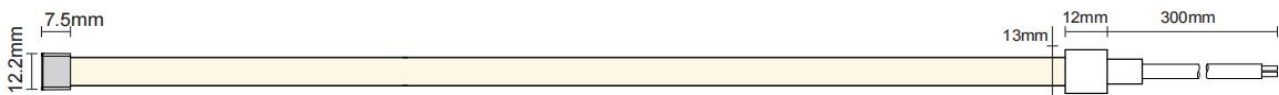

OPTICAL PARAMETER

Artical No.	Color Temp	LM/M	Power/M	LM/0.5	Power/0.5M	Light Efficiency	Mini Section	Max Run	CRI (Ra)	Color Tol.
NFS-1010F	2700K	320LM	8W	295LM	4W	40LM/W	Freely Cut	5m	90+	SDCM<3
	3000K	360LM	8W	300LM	4W	45LM/W	Freely Cut	5m	90+	SDCM<3
	4000K	400LM	8W	345LM	4W	50LM/W	Freely Cut	5m	90+	SDCM<3

LUMINOUS INTENSITY DISTRIBUTION DIAGRAM

DIMENSION AND OUTLET DIRECTION

INSTALLATION ACCESSORIES

Aluminum Buckle

12×12.5×25mm

Length	Buckle	Screw
1000mm	4pcs	4pcs

Screw

15×3.5mm

Aluminum profile

12×12.5×1000mm

Length	Screw
Aluminum profile 1000mm	3pcs

Screw

15×3.5mm

Flexible channel

12.1×10.6mm

Length	Buckle	Screw
1000mm	4pcs	4pcs

CONNECTING ACCESSORIES

End cap

End-straight

PACKAGING

Light Length	Plastic Box Dimension	White Box Dimension	No. Of White Box	Carton Dimension
1M	275 x 275 x 30.5mm	275 x 35 x 275mm	40pcs	570 x 570 x 380mm
5M	385 x 385 x 35.5mm	385 x 39 x 385mm	10pcs	405 x 405 x 420mm