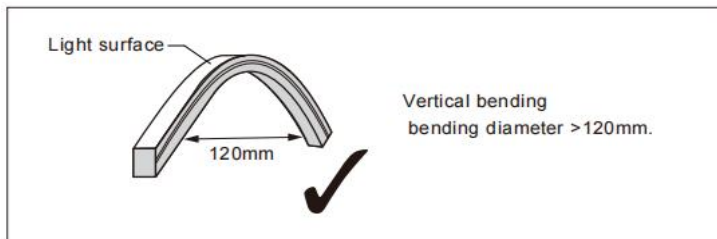

FEATURES

3D bending neon flex, IP67 silicone extrusion
 Dot free and perfectly homogeneous linear LED light
 10mm x 10mm / 0.4" x 0.4" (W x H) +/-0.5mm
 Vertical and horizontal bending with bending diameter over 120mm (vertical) and over 200mm (horizontal)
 Offering solutions for any indoor/outdoor organic facade geometry.

LUMINOUS INTENSITY DISTRIBUTION DIAGRAM

DIMENSION AND OUTLET DIRECTION

INSTALLATION ACCESSORIES

Aluminum Buckle

12×12.5×25mm

Length	Buckle	Screw
1000mm	4pcs	4pcs

Screw

15×3.5mm

CONNECTING ACCESSORIES

End cap

End-straight

PACKAGING

Light Length	Plastic Box Dimension	White Box Dimension	No. Of White Box	Carton Dimension
1M	275 x 275 x 30.5mm	275 x 35 x 275mm	40pcs	570 x 570 x 380mm
5M	385 x 385 x 35.5mm	385 x 39 x 385mm	10pcs	405 x 405 x 420mm

INSTRUCTION AND CAUTION

Light Profile

Bending Direction

Correct Bending Way

Incorrect Bending Way