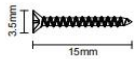

LUMINOUS INTENSITY DISTRIBUTION DIAGRAM

DIMENSION AND OUTLET DIRECTION

INSTALLATION ACCESSORIES

Aluminum Buckle

12×12.5×25mm

Length	Buckle	Screw
1000mm	4pcs	4pcs

Screw

15×3.5mm

Aluminum profile

12×12.5×1000mm

Length	Screw
Aluminum profile 1000mm	3pcs

Screw

15×3.5mm

Flexible channel

12.1×10.6mm

Length	Buckle	Screw
1000mm	4pcs	4pcs

CONNECTING ACCESSORIES

End cap

End-straight

PACKAGING

Light Length	Plastic Box Dimension	White Box Dimension	No. Of White Box	Carton Dimension
1M	275 x 275 x 30.5mm	275 x 35 x 275mm	40pcs	570 x 570 x 380mm
5M	385 x 385 x 35.5mm	385 x 39 x 385mm	10pcs	405 x 405 x 420mm