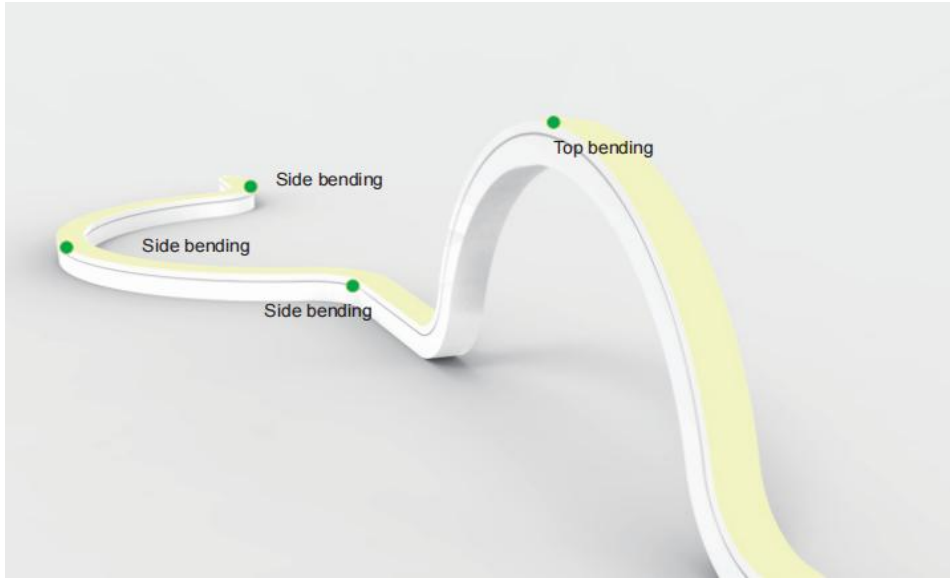

SPECIFICATION

NFS-1010F (3D Freely Bending)

3D Bending
Vertical Bending & Horizontal Bending

5 years warranty	5M [per roll]	100mm [Min section]	90+ [High CRI]	24V DC	CE	RoHS
Beam Angle 120°	Vertical Bending 120mm	Horizontal Bending 200mm	UV Resistant	Saltwater Resistant	IP67 Protection	

FEATURES

3D bending neon flex, IP67 silicone extrusion
 Dot free and perfectly homogeneous linear LED light
 10mm x 10mm / 0.4" x 0.4" (W x H) +/-0.5mm
 Vertical and horizontal bending with bending diameter over 120mm (vertical) and over 200mm (horizontal)
 Offering solutions for any indoor/outdoor organic facade geometry.

LUMINOUS INTENSITY DISTRIBUTION DIAGRAM

DIMENSION AND OUTLET DIRECTION

INSTALLATION ACCESSORIES

Aluminum Buckle

12×12.5×25mm

Length	Buckle	Screw
1000mm	4pcs	4pcs

Screw

15×3.5mm