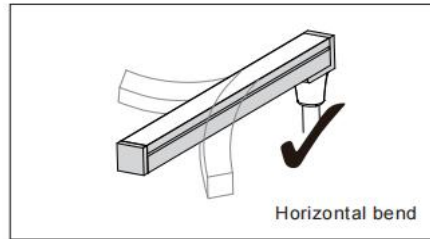

CONNECTING ACCESSORIES

End cap

End-straight

PACKAGING

Light Length	Plastic Box Dimension	White Box Dimension	No. Of White Box	Carton Dimension
1M	275 x 275 x 30.5mm	275 x 35 x 275mm	40pcs	570 x 570 x 380mm
5M	385 x 385 x 35.5mm	385 x 39 x 385mm	10pcs	405 x 405 x 420mm

INSTRUCTION AND CAUTION

Light Profile

Bending Direction

Correct Bending Way

Incorrect Bending Way