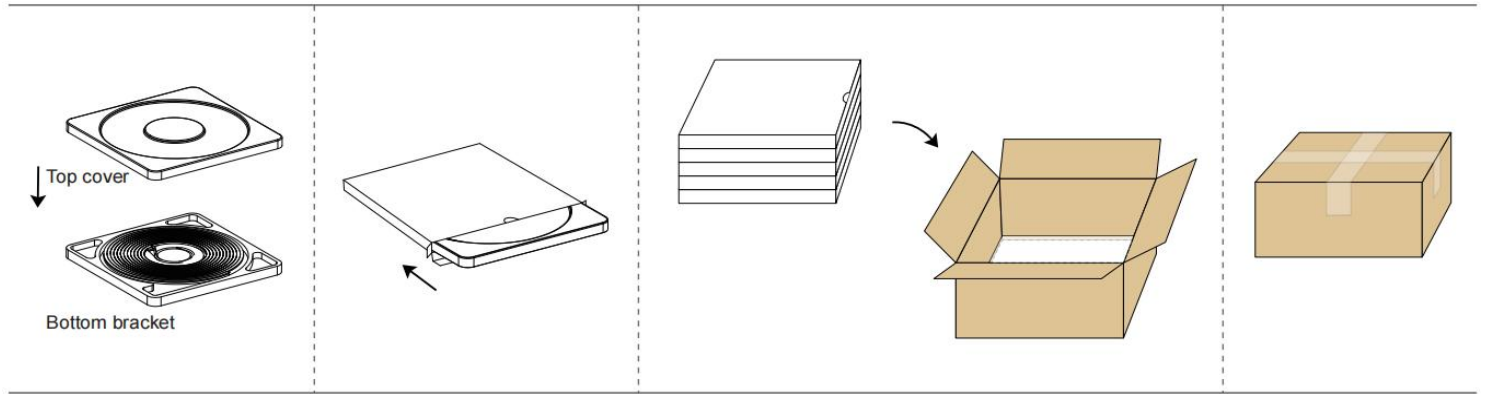

CONNECTING ACCESSORIES

End cap

End-straight

PACKAGING

Light Length	Plastic Box Dimension	White Box Dimension	No. Of White Box	Carton Dimension
1M	275 x 275 x 30.5mm	275 x 35 x 275mm	40pcs	570 x 570 x 380mm
5M	385 x 385 x 35.5mm	385 x 39 x 385mm	10pcs	405 x 405 x 420mm

INSTRUCTION AND CAUTION

Light Profile

Bending Direction

Correct Bending Way

Incorrect Bending Way