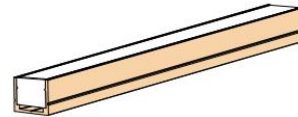

FEATURES

3D bending neon flex, IP67 silicone extrusion
 Dot free and perfectly homogeneous linear LED light
 10mm x 10mm / 0.4" x 0.4" (W x H) +/-0.5mm
 Vertical and horizontal bending with bending diameter over 120mm (vertical) and over 200mm (horizontal)
 Offering solutions for any indoor/outdoor organic facade geometry.

LUMINOUS INTENSITY DISTRIBUTION DIAGRAM

DIMENSION AND OUTLET DIRECTION

INSTALLATION ACCESSORIES

Aluminum Buckle

12×12.5×25mm

Length	Buckle	Screw
1000mm	4pcs	4pcs

Screw

15×3.5mm

Aluminum profile

12×12.5×1000mm

Length	Screw
Aluminum profile 1000mm	3pcs

Screw

15×3.5mm

Flexible channel

12.1×10.6mm

Length	Buckle	Screw
1000mm	4pcs	4pcs

CONNECTING ACCESSORIES

End cap

End-straight

PACKAGING

Light Length	Plastic Box Dimension	White Box Dimension	No. Of White Box	Carton Dimension
1M	275 x 275 x 30.5mm	275 x 35 x 275mm	40pcs	570 x 570 x 380mm
5M	385 x 385 x 35.5mm	385 x 39 x 385mm	10pcs	405 x 405 x 420mm