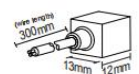

LUMINOUS INTENSITY DISTRIBUTION DIAGRAM

DIMENSION AND OUTLET DIRECTION

INSTALLATION ACCESSORIES

Aluminum Buckle

12×12.5×25mm

Length	Buckle	Screw
1000mm	4pcs	4pcs

Screw

15×3.5mm

Aluminum profile

12×12.5×1000mm

Length	Screw
Aluminum profile 1000mm	3pcs

Screw

15×3.5mm

Flexible channel

12.1×10.6mm

Length	Buckle	Screw
1000mm	4pcs	4pcs

CONNECTING ACCESSORIES

End cap

End-straight

PACKAGING

Light Length	Plastic Box Dimension	White Box Dimension	No. Of White Box	Carton Dimension
1M	275 x 275 x 30.5mm	275 x 35 x 275mm	40pcs	570 x 570 x 380mm
5M	385 x 385 x 35.5mm	385 x 39 x 385mm	10pcs	405 x 405 x 420mm