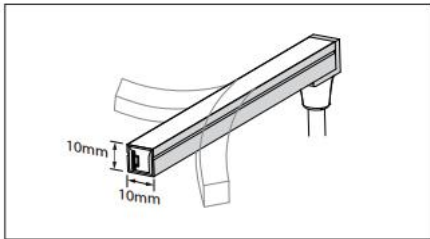

LUMINOUS INTENSITY DISTRIBUTION DIAGRAM

DIMENSION AND OUTLET DIRECTION

INSTALLATION ACCESSORIES

Aluminum Buckle

12×12.5×25mm

Length	Buckle	Screw
1000mm	4pcs	4pcs

Screw

15×3.5mm

Aluminum profile

12×12.5×1000mm

Length	Screw
Aluminum profile 1000mm	3pcs

Screw

15×3.5mm

Flexible channel

12.1×10.6mm

Length	Buckle	Screw
1000mm	4pcs	4pcs

CONNECTING ACCESSORIES

End cap

End-straight

PACKAGING

Light Length	Plastic Box Dimension	White Box Dimension	No. Of White Box	Carton Dimension
1M	275 x 275 x 30.5mm	275 x 35 x 275mm	40pcs	570 x 570 x 380mm
5M	385 x 385 x 35.5mm	385 x 39 x 385mm	10pcs	405 x 405 x 420mm

INSTRUCTION AND CAUTION

Light Profile

Bending Direction

Correct Bending Way

Incorrect Bending Way