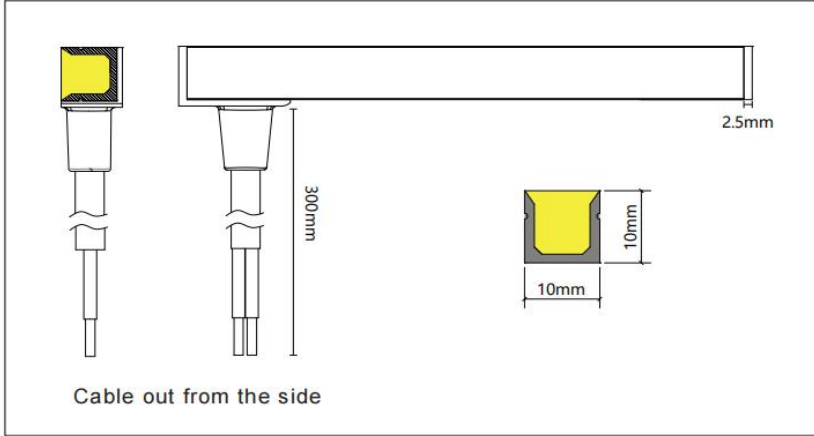

SPECIFICATION

NFS-1010F (3D Freely Bending)

3D Bending
Vertical Bending & Horizontal Bending

5 years warranty	5M [per roll]	100mm [Min section]	90+ [High CRI]	24V DC	CE	RoHS
Beam Angle 120°	Vertical Bending 120mm	Horizontal Bending 200mm	UV Resistant	Saltwater Resistant	IP67 Protection	

FEATURES

3D bending neon flex, IP67 silicone extrusion
 Dot free and perfectly homogeneous linear LED light
 10mm x 10mm / 0.4" x 0.4" (W x H) +/-0.5mm
 Vertical and horizontal bending with bending diameter over 120mm (vertical) and over 200mm (horizontal)
 Offering solutions for any indoor/outdoor organic facade geometry.

LUMINOUS INTENSITY DISTRIBUTION DIAGRAM

DIMENSION AND OUTLET DIRECTION

INSTALLATION ACCESSORIES

Aluminum Buckle

12×12.5×25mm

Length	Buckle	Screw
1000mm	4pcs	4pcs

Screw

15×3.5mm

CONNECTING ACCESSORIES

End cap

End-straight

PACKAGING

Light Length	Plastic Box Dimension	White Box Dimension	No. Of White Box	Carton Dimension
1M	275 x 275 x 30.5mm	275 x 35 x 275mm	40pcs	570 x 570 x 380mm
5M	385 x 385 x 35.5mm	385 x 39 x 385mm	10pcs	405 x 405 x 420mm