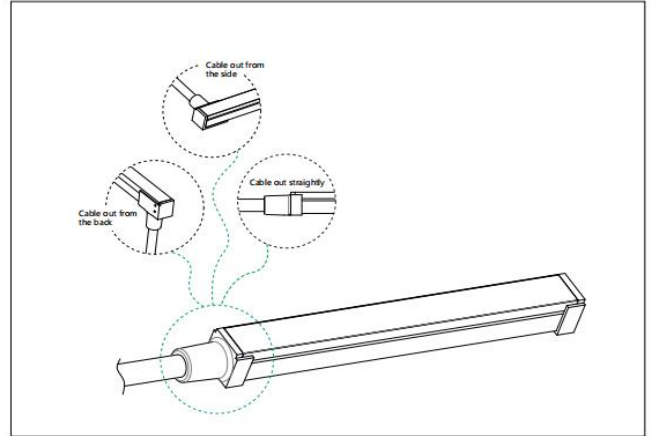

SPECIFICATION

NFS-1010F (3D Freely Bending)

3D Bending
Vertical Bending & Horizontal Bending

5 years warranty	5M [per roll]	100mm [Min section]	90+ [High CRI]	24V DC	CE	RoHS
Beam Angle 120°	Vertical Bending 120mm	Horizontal Bending 200mm	UV Resistant	Saltwater Resistant	IP67 Protection	

FEATURES

3D bending neon flex, IP67 silicone extrusion
 Dot free and perfectly homogeneous linear LED light
 10mm x 10mm / 0.4" x 0.4" (W x H) +/-0.5mm
 Vertical and horizontal bending with bending diameter over 120mm (vertical) and over 200mm (horizontal)
 Offering solutions for any indoor/outdoor organic facade geometry.

LUMINOUS INTENSITY DISTRIBUTION DIAGRAM

DIMENSION AND OUTLET DIRECTION

INSTALLATION ACCESSORIES

Aluminum Buckle

12×12.5×25mm

Length	Buckle	Screw
1000mm	4pcs	4pcs

Screw

15×3.5mm

Aluminum profile

12×12.5×1000mm

Length	Screw
Aluminum profile 1000mm	3pcs

Screw

15×3.5mm

Flexible channel

12.1×10.6mm

Length	Buckle	Screw
1000mm	4pcs	4pcs