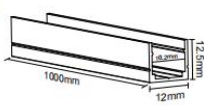

FEATURES

3D bending neon flex, IP67 silicone extrusion
 Dot free and perfectly homogeneous linear LED light
 10mm x 10mm / 0.4" x 0.4" (W x H) +/-0.5mm
 Vertical and horizontal bending with bending diameter over 120mm (vertical) and over 200mm (horizontal)
 Offering solutions for any indoor/outdoor organic facade geometry.

LUMINOUS INTENSITY DISTRIBUTION DIAGRAM

DIMENSION AND OUTLET DIRECTION

INSTALLATION ACCESSORIES

Aluminum Buckle

12×12.5×25mm

Length	Buckle	Screw
1000mm	4pcs	4pcs

Screw

15×3.5mm

Aluminum profile

12×12.5×1000mm

Length	Screw
Aluminum profile 1000mm	3pcs

Screw

15×3.5mm

Flexible channel

12.1×10.6mm

Length	Buckle	Screw
1000mm	4pcs	4pcs

CONNECTING ACCESSORIES

End cap

End-straight

PACKAGING

Light Length	Plastic Box Dimension	White Box Dimension	No. Of White Box	Carton Dimension
1M	275 x 275 x 30.5mm	275 x 35 x 275mm	40pcs	570 x 570 x 380mm
5M	385 x 385 x 35.5mm	385 x 39 x 385mm	10pcs	405 x 405 x 420mm