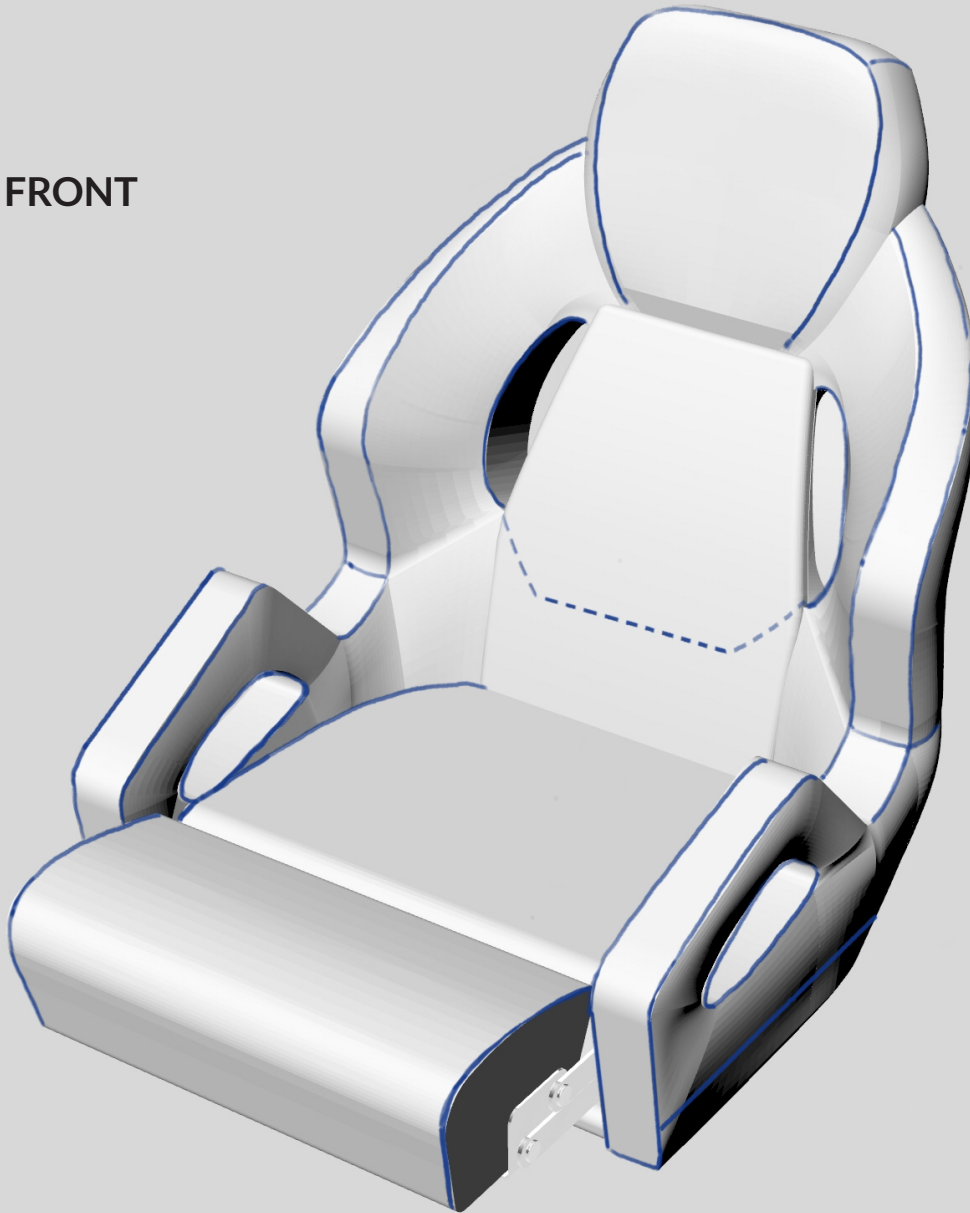

PM4

SAN MARTINO M4 PILOT SEAT

FRONT

This drawing can be used to show the requested upholstery design. Solid blue lines indicate seam stitch lines [state thread colour or else a matching thread colour will be used]. Dotted blue lines indicate optional decorative lines. Bands of material, quilted patterns, logos and other features can be added.

PM4

SAN MARTINO M4 PILOT SEAT

REAR

This drawing can be used to show the requested upholstery design. Solid blue lines indicate seam stitch lines [state thread colour or else a matching thread colour will be used]. Dotted blue lines indicate optional decorative lines. Bands of material, quilted patterns, logos and other features can be added.