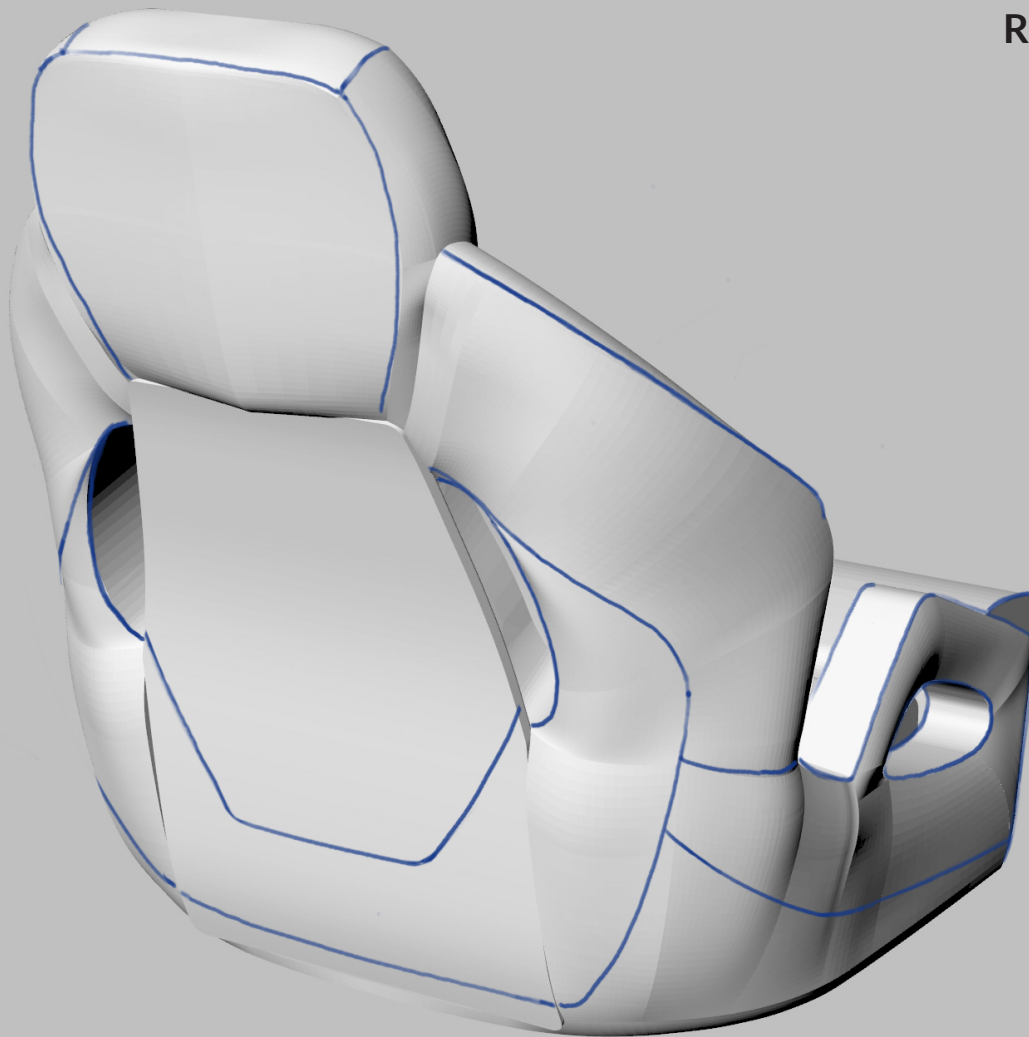

PM4

SAN MARTINO M4 PILOT SEAT

FRONT

This drawing can be used to show the requested upholstery design. Solid blue lines indicate seam stitch lines [state thread colour or else a matching thread colour will be used]. Dotted blue lines indicate optional decorative lines. Bands of material, quilted patterns, logos and other features can be added.

PM4

SAN MARTINO M4 PILOT SEAT

REAR

This drawing can be used to show the requested upholstery design. Solid blue lines indicate seam stitch lines [state thread colour or else a matching thread colour will be used]. Dotted blue lines indicate optional decorative lines. Bands of material, quilted patterns, logos and other features can be added.