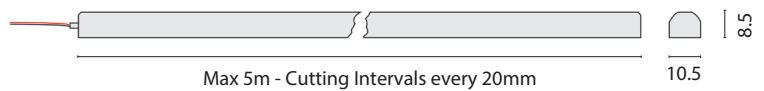

SINGLE COLOUR LED 24V

221624V300WW	Warm white 2600K
221624V300NW	Neutral white 3500K
221624V300CW	Cool white 5200K