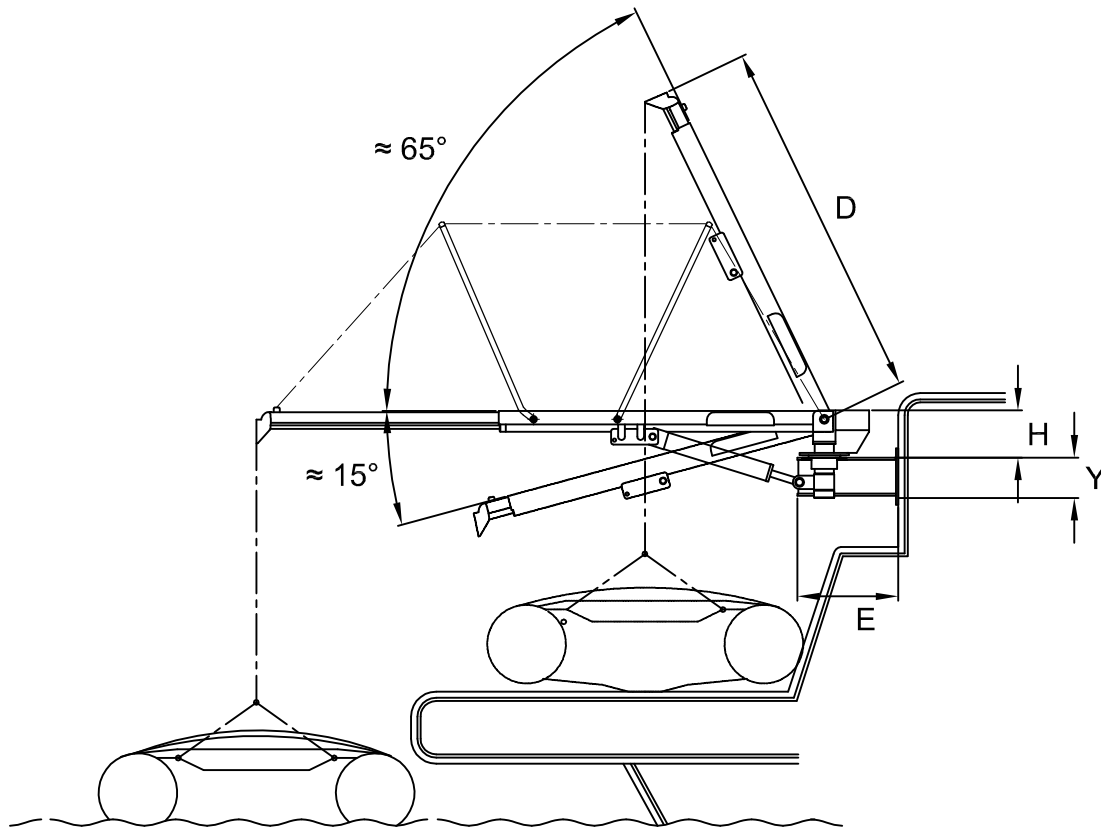

| | |
|-----------------------|------|
| Lifting capacity (Kg) | 250 |
| A (mm) | 2570 |
| B (mm) | 480 |
| D (mm) | 1620 |
| E (mm) | 450 |
| F (mm) | 320 |
| H (mm) | 210 |
| W (mm) | 560 |
| Y (mm) | 180 |
| Weight (Kg) | 250 |

Product

PI 465.250 BIG SMART - Wall Mounted

External Rotating Hydraulic Passerelle