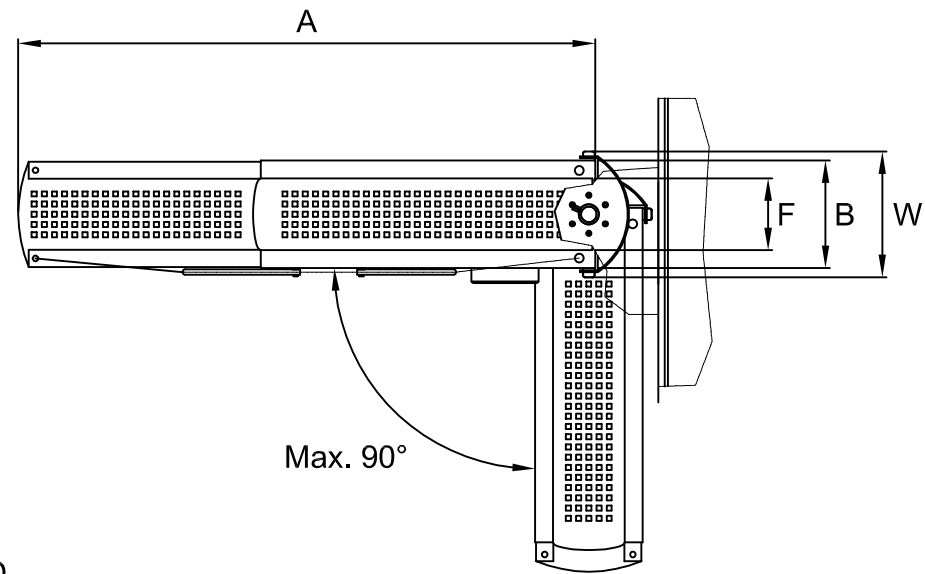

| | |
|-----------------------|------|
| Lifting capacity (Kg) | 250 |
| A (mm) | 2570 |
| B (mm) | 480 |
| D (mm) | 1620 |
| E (mm) | 450 |
| F (mm) | 320 |
| H (mm) | 210 |
| W (mm) | 560 |
| Y (mm) | 180 |
| Weight (Kg) | 250 |

Product

PI 465.250 BIG SMART - Wall Mounted

External Rotating Hydraulic Passerelle