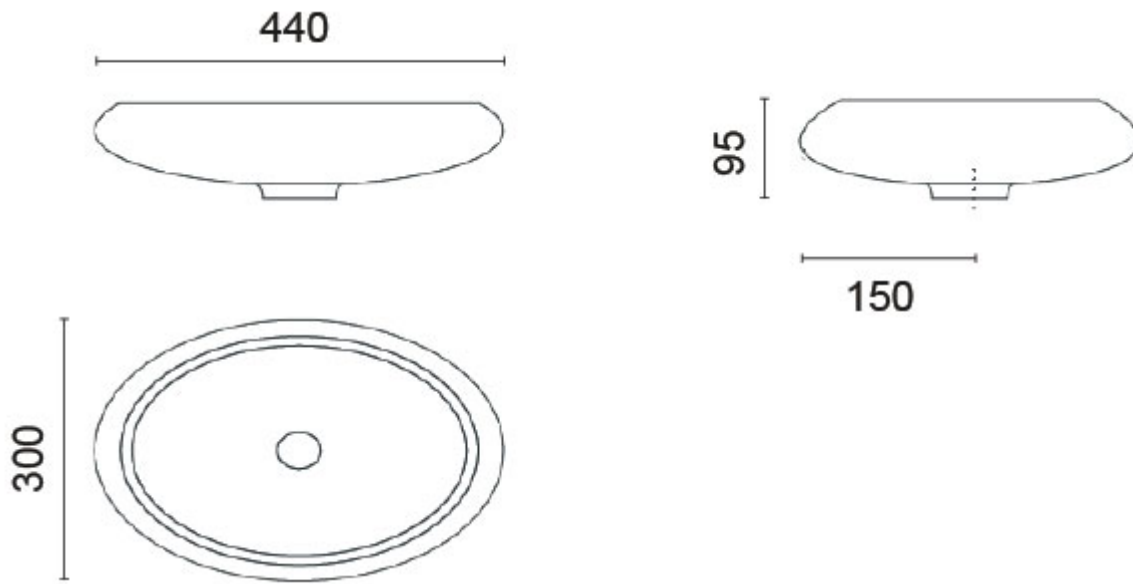

Cold Glass® 'Ovale' Sink

From

£340.43

Excl. Tax: £283.69

Product Images

Short Description

- Cold Glass® sink available in a number of different colours
- Waste not included

Description

Additional Information

Wall Mounted	No
Depth (mm)	95.00
Weight (kg)	5.600000
Manufacturer	Foresti & Suardi

Product Options

Finish:	White
	Grey
	Sand
	Moka