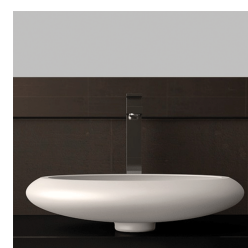

Cold Glass® 'Ovale' Sink

From

£340.43

Excl. Tax: £283.69

Product Images

Short Description

- Cold Glass® sink available in a number of different colours
- Waste not included

Description

Additional Information

Wall Mounted	No
Depth (mm)	95.00
Weight (kg)	5.600000
Manufacturer	Foresti & Suardi

Product Options

Finish:	White
	Grey
	Sand
	Moka