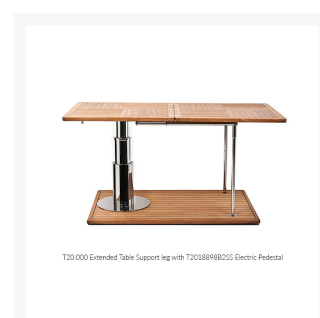

Table Support Legs

£996.78

Excl. Tax: £830.65

Product Images

Short Description

A 316-grade stainless steel table support comprising of two fold-down legs.

The simple design provides stability and support to an open table leaf. The support legs can be easily pulled out from underneath the table, the legs then fold down and extend to reach the floor surface.

This product is ideal for very large opening tables or tables that need to transform into sunpads or temporary berth. Suitable for internal and external use.