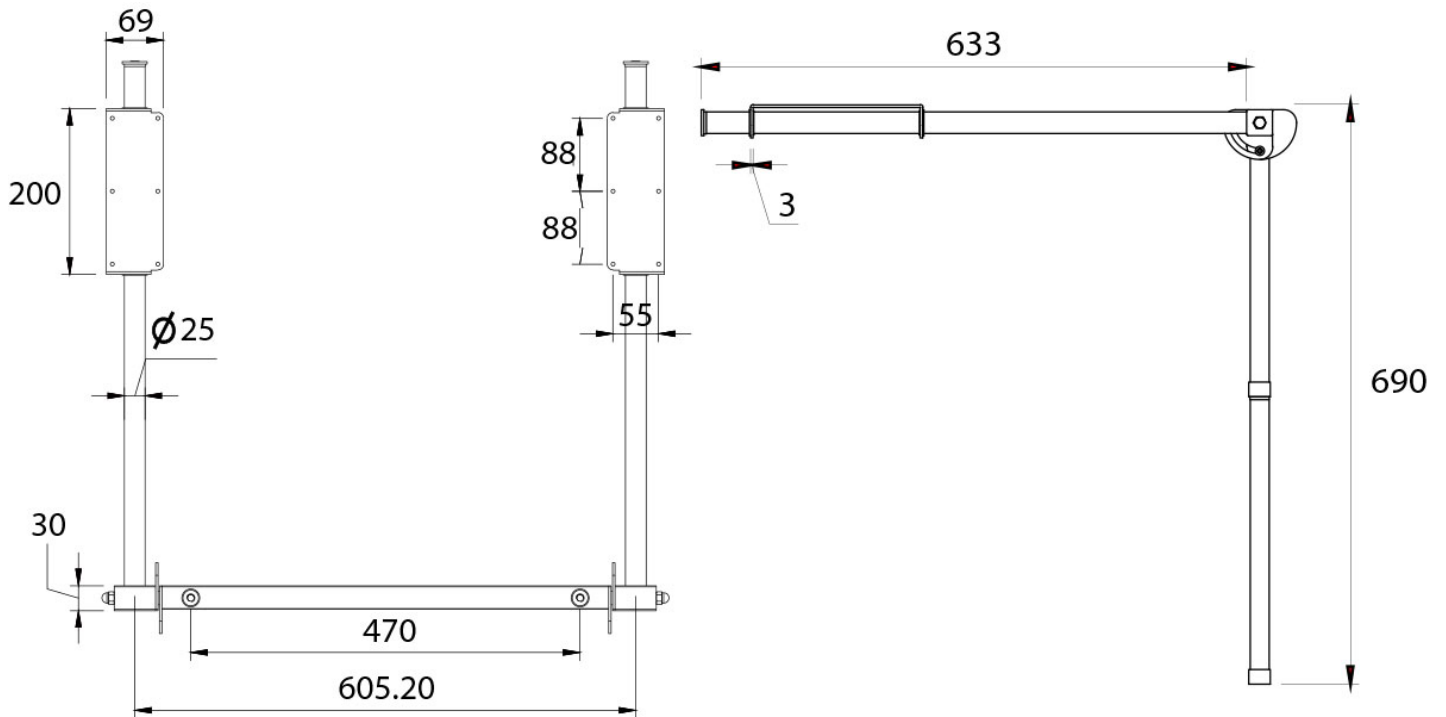

Product Drawing

Each application can differ so please contact us to discuss your arrangement so that we can advise on the

best solution.

Example shown.

Additional Information

Depth (mm)	633
Finish	316 Stainless Steel
Manufacturer	Atep
Weight (kg)	2.000000