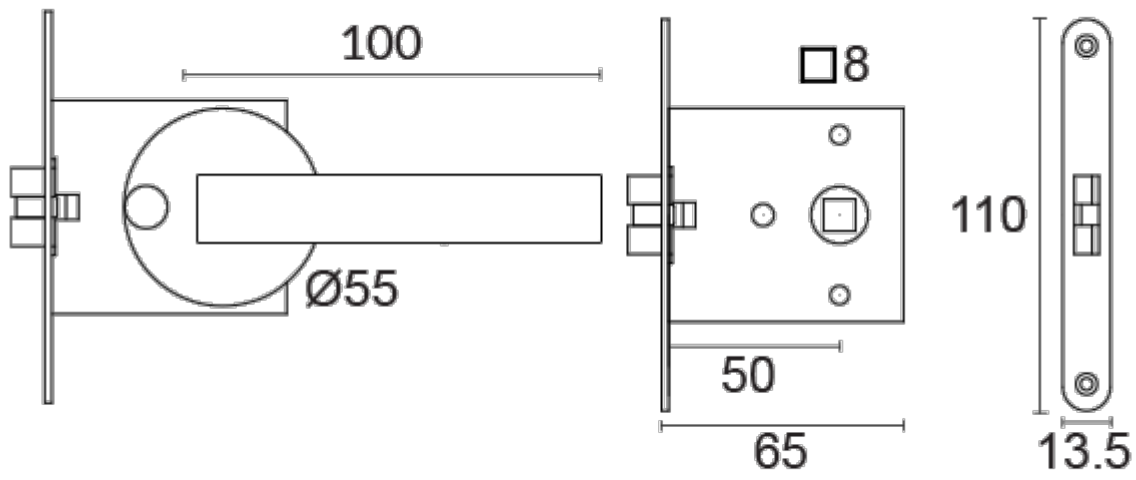

Anti-Rattle Mortise Lock Set with San Souci Handles

From

£174.95

Excl. Tax: £145.79

Product Images

Short Description

This compact door lock set is sold as a complete kit including 316-grade stainless steel [San Souci](#) handles, lock, handle roses and privacy pin (if specified). The simple privacy pin mechanism is neatly incorporated into the handle roses and has an easy to use push/pull action. The latch is supplied complete with a matching striker plate. The latch also has a universal door handing design and can simply be inverted for left or right handed doors.

When specifying the door lock set, please ensure that the correct door thickness is also selected as this has an impact on the final product.

Description

Additional Information

Keeper Length (mm)	51.00
Keeper Width (mm)	20.00
Keeper Tongue Length (mm)	14.00
Lock Type	Mortise Lock
Spindle (mm)	8
Latch Length (mm)	65.00
Latch Height (mm)	60.00
Latch Width (mm)	10.00
Lock Backset (mm)	50.00
Face Plate Width (mm)	13.50
Face Plate Length (mm)	110.00
Handle Length (mm)	100.00
Finish	Chrome
Manufacturer	Razeto & Casareto
Weight (kg)	0.700000

Product Options

Door Thickness (mm):	15.00-17.00
	18.00-23.00
	24.00-29.00
	30.00-35.00
	36.00-41.00
Version:	Without Privacy
	With Privacy