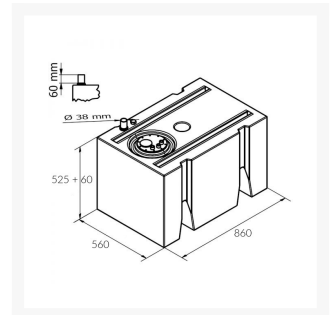

## Short Description

The SE9005 is made from high density polythene plastic, suitable for acids and fuels. Complete with a standard inspection porthole with cap.

860mm x 560mm x 525mm

## Additional Information

---

Tank Capacity (Litres)	215
Weight (kg)	18.150000