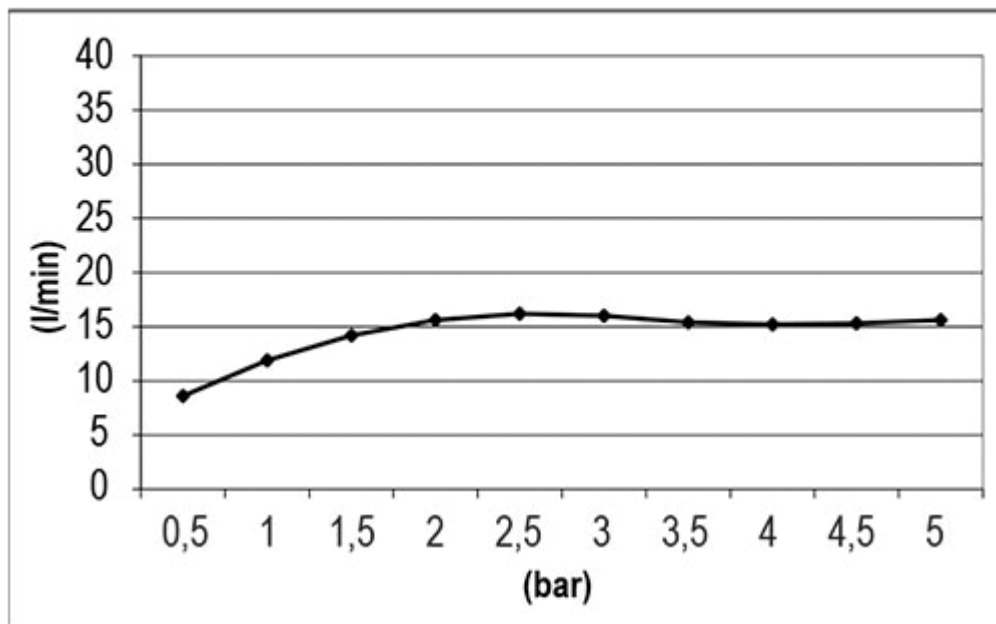

316 Stainless Steel Round Shower Head Ø200mm

£351.32

Excl. Tax: **£292.77**

Product Images

Short Description

A 316-grade (A4) stainless steel round shower head with adjustable knuckle. This shower head is compatible with our 316-grade shower arms and can be tilted to direct the flow of water. Made from marine-grade stainless steel with a lightly brushed finish, the shower head is suitable for interior and exterior application.

Description

Product Drawing

Performance

Additional Information

Wall Mounted	No
Diameter (mm)	200.00
Hose Connection	1/2" BSP Female
Weight (kg)	1.250000
Finish	316 Stainless Steel