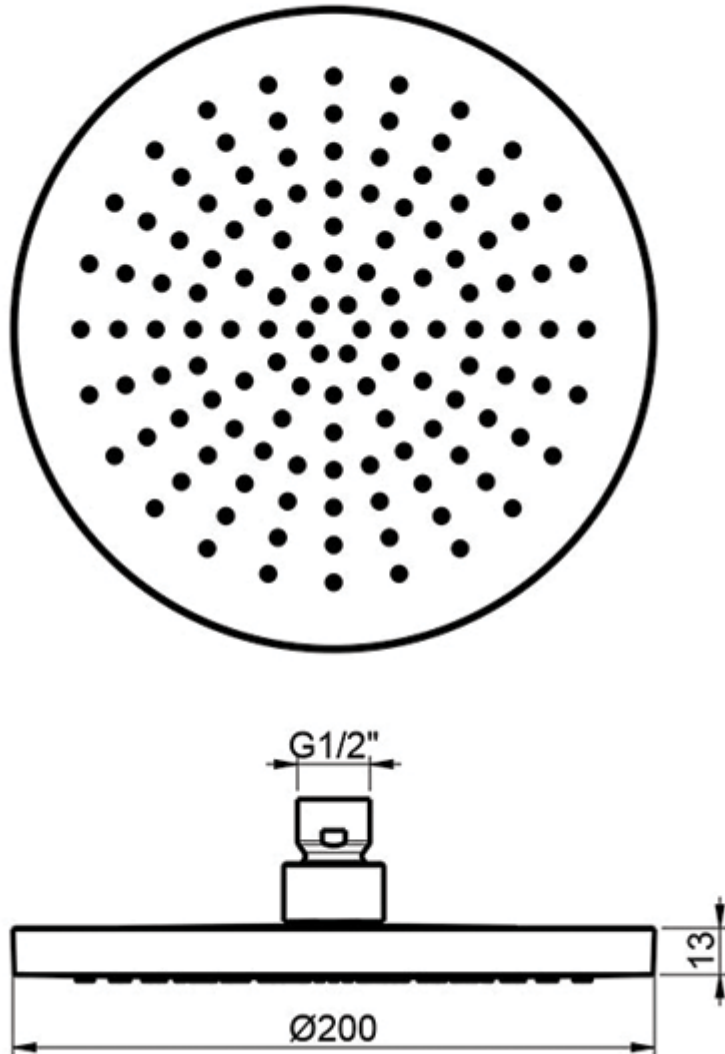

316 Stainless Steel Round Shower Head Ø200mm

£351.32

Excl. Tax: **£292.77**

Product Images

Short Description

A 316-grade (A4) stainless steel round shower head with adjustable knuckle. This shower head is compatible with our 316-grade shower arms and can be tilted to direct the flow of water. Made from marine-grade stainless steel with a lightly brushed finish, the shower head is suitable for interior and exterior application.

Description

Product Drawing

Performance

Additional Information

Wall Mounted	No
Diameter (mm)	200.00
Hose Connection	1/2" BSP Female
Weight (kg)	1.250000
Finish	316 Stainless Steel