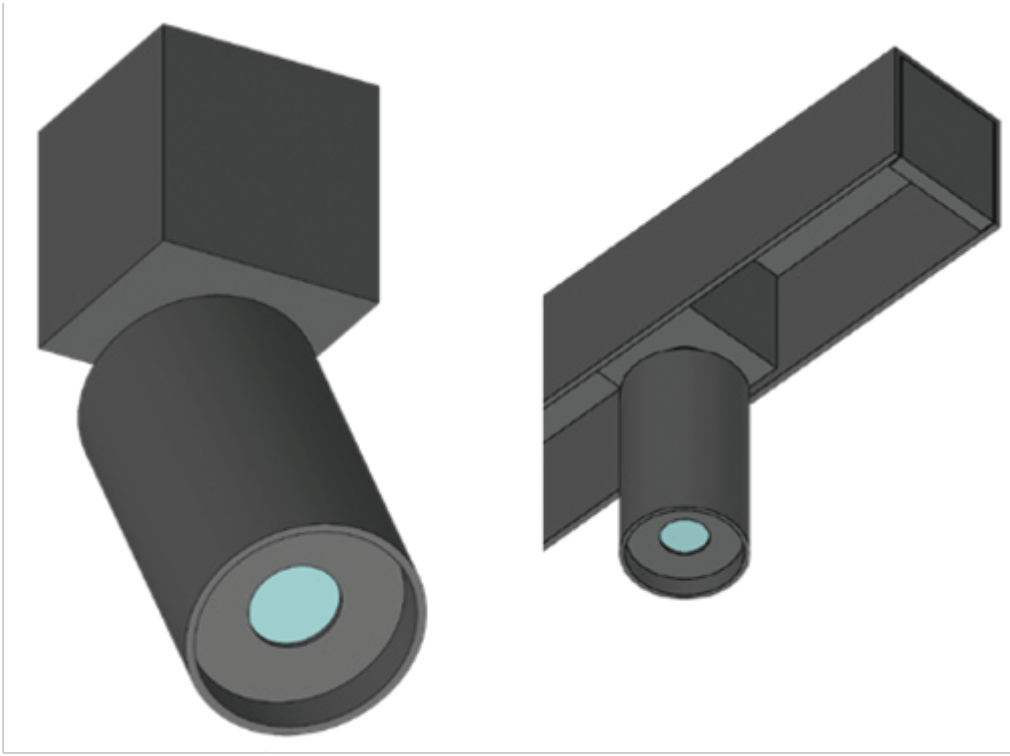

Power LED

FAR.O.8461.2700.9

FAR.O.8461.3200.9

FAR.O.8461.4000.9

FAR.O.8461.R