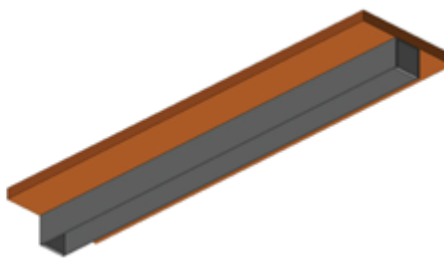

Surface Mounted Installation

Light Elements