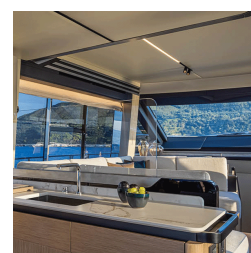

Tolomeo Mini Custom Track Light

Product Images

Short Description

A tailor-made track lighting solution for a wide variety of applications. *Tolomeo Mini* can be customised in terms of length, finish and lighting elements in order to aesthetically compliment any interior space as well as provide the correct lighting levels.