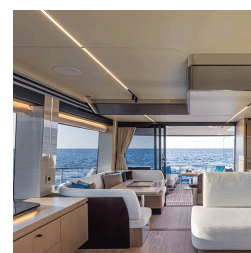

Tolomeo Mini Custom Track Light

Product Images

Short Description

A tailor-made track lighting solution for a wide variety of applications. *Tolomeo Mini* can be customised in terms of length, finish and lighting elements in order to aesthetically compliment any interior space as well as provide the correct lighting levels.

The basis of the product is an anodised aluminium extrusion which can be produced in any desired length up

to 2 metres. Various lighting modules are then available to install in the track which are available in numerous colour temperatures.