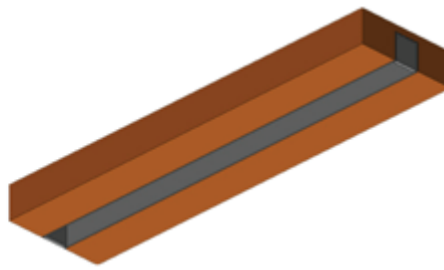

Tolomeo Mini Custom Track Light

Product Images

Short Description

A tailor-made track lighting solution for a wide variety of applications. *Tolomeo Mini* can be customised in terms of length, finish and lighting elements in order to aesthetically compliment any interior space as well as provide the correct lighting levels.

The basis of the product is an anodised aluminium extrusion which can be produced in any desired length up

to 2 metres. Various lighting modules are then available to install in the track which are available in numerous colour temperatures.

Multiple fixing methods can be used with *Tolomeo Mini* including surface mounting and recessed solutions.

Tolomeo Mini keeps to the marine-grade philosophy of all of our products and is suitable for use on yachts and in coastal locations.

Description

Components

Aluminium Track

The core element to the Tolomeo track light is the aluminium extrusion into which all the other elements fit. This is made from anodised aluminium and can be finished in any RAL colour (minimum order quantities may apply). Standard finishes are matt black RAL 9005 20% gloss and matt white RAL 9010 20% gloss. The track can be installed in either a recessed or surface mounted fashion.