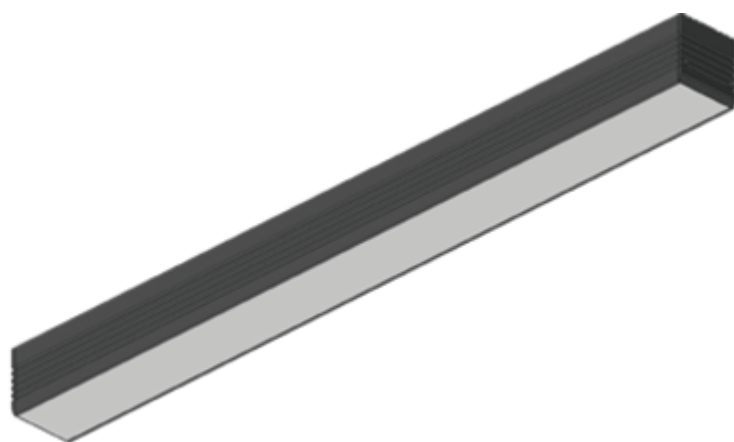

Brass

Black RAL 9005

Chrome

Brushed Chrome

Power LED

STRIP.Q.8461.2700

STRIP.Q.8461.3200

STRIP.Q.8461.4000