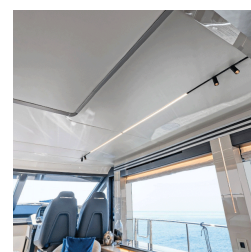

Tolomeo Mini Custom Track Light

Product Images

Short Description

A tailor-made track lighting solution for a wide variety of applications. *Tolomeo Mini* can be customised in terms of length, finish and lighting elements in order to aesthetically compliment any interior space as well as provide the correct lighting levels.

The basis of the product is an anodised aluminium extrusion which can be produced in any desired length up

to 2 metres. Various lighting modules are then available to install in the track which are available in numerous colour temperatures.

Multiple fixing methods can be used with *Tolomeo Mini* including surface mounting and recessed solutions.

Tolomeo Mini keeps to the marine-grade philosophy of all of our products and is suitable for use on yachts and in coastal locations.