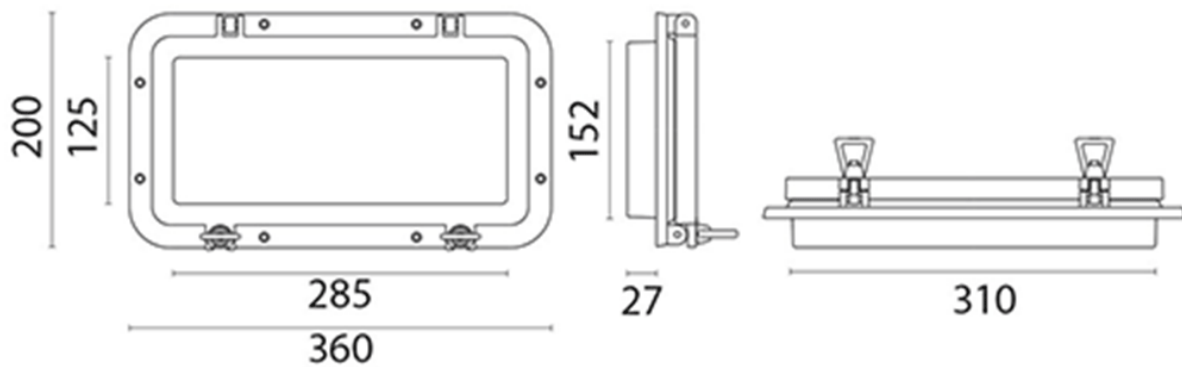

Ex-Display Rectangular Porthole

Regular Price

£451.61 Special Price

£216.00

Excl. Tax: £180.00

Product Images

SALE SALE SALE SALE SALE SALE

Short Description

- A solid brass porthole in a chromed brass finish.
- CE marked, RINA approved, conforms to ISO 12216.
- Supplied with 6mm clear Plexiglass.
- Ex-display

Description

Additional Information

Length (mm)	360.00
Height (mm)	200.00
Glass Length (mm)	285
Glass Height (mm)	125
Spigot Length (mm)	310
Spigot Height (mm)	152.00 r=30
Spigot Depth (mm)	27.00
Exterior flange ring thickness (mm)	5
Specifications	Clear Plexiglass
Manufacturer	Foresti & Suardi
Weight (kg)	4.200000