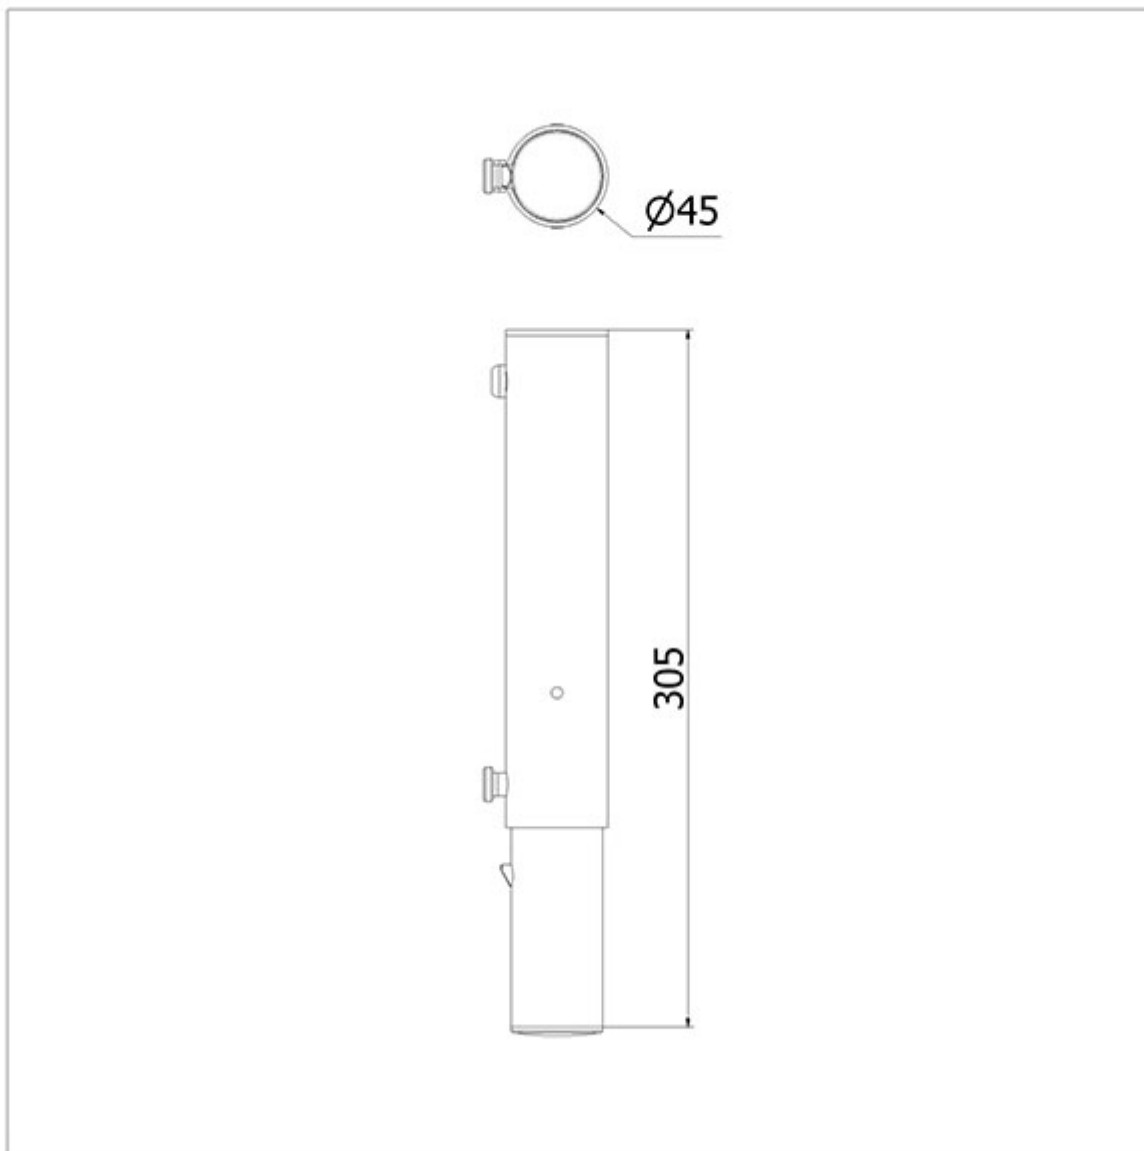

S40 Parasol Adaptor

£142.19

Excl. Tax: £118.49

Product Images

Short Description

A 316-grade stainless steel parasol adaptor that can accommodate parasols with poles up to Ø38mm. Compatible with our [Midnight Parasol](#) and [S40 Fast Lock Socket](#).

Description

Additional Information

Base Diameter (mm)	40.00
Diameter (mm)	45.00
Internal Diameter (mm)	38
Weight (kg)	7.500000
Manufacturer	Nautinox
Finish	316 Stainless Steel