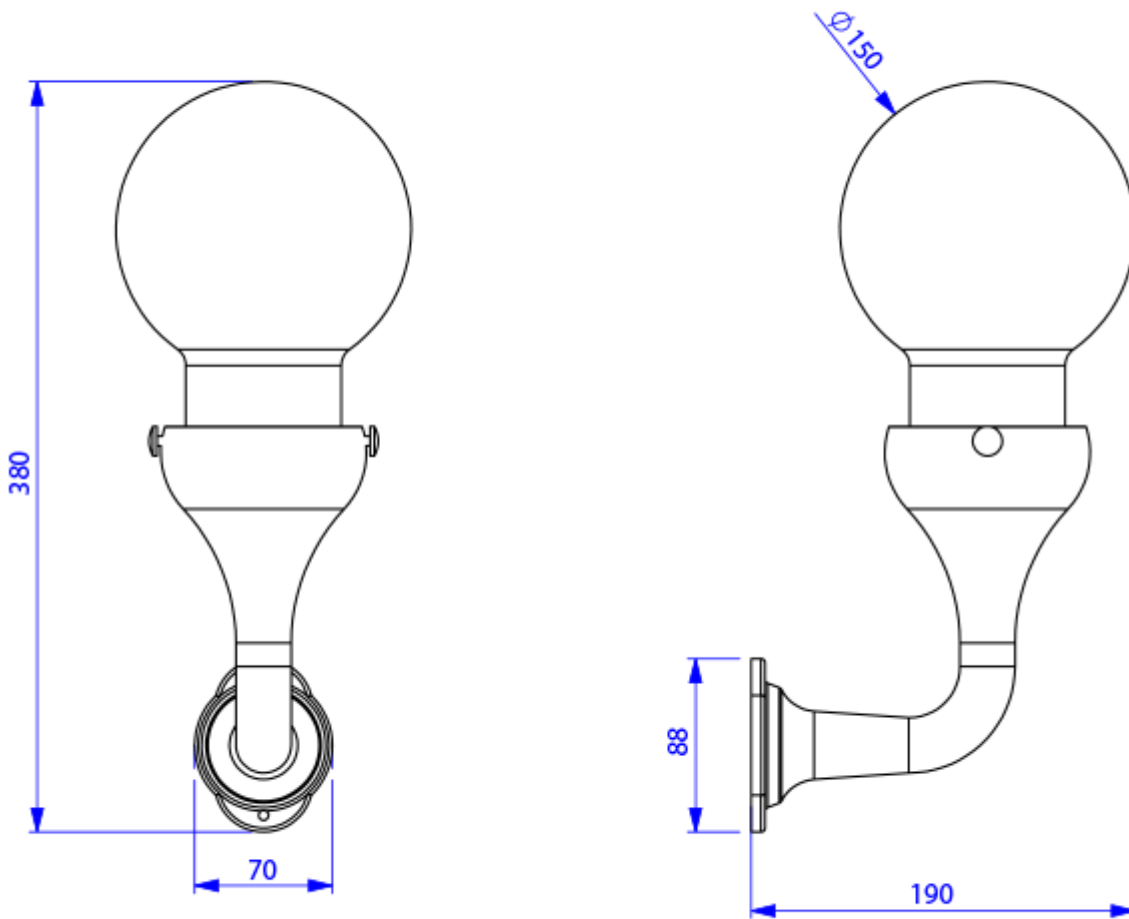

Electric Side Arm Wall Light

£30.00

Excl. Tax: £25.00

Product Images

Short Description

A brass side arm wall light with bubbled clear glass.

IP20 rated with E27 bulb fitting (not included).

Description

Dimensions

Additional Information

Lantern Height (mm)	380.00
Glass Diameter (mm)	150.00
Protrusion (mm)	190.00
Manufacturer	Foresti & Suardi