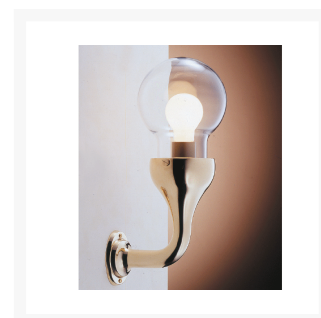

Electric Side Arm Wall Light

£30.00

Excl. Tax: £25.00

Product Images

Short Description

A brass side arm wall light with bubbled clear glass.

IP20 rated with E27 bulb fitting (not included).

Description

Dimensions

Additional Information

Lantern Height (mm)	380.00
Glass Diameter (mm)	150.00
Protrusion (mm)	190.00
Manufacturer	Foresti & Suardi