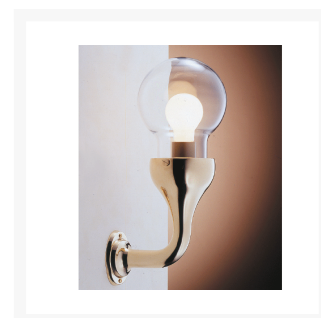

Electric Side Arm Wall Light

£30.00

Excl. Tax: £25.00

Product Images

Short Description

A brass side arm wall light with bubbled clear glass.

IP20 rated with E27 bulb fitting (not included).

Description

Dimensions

Additional Information

Lantern Height (mm)	400.00
Glass Diameter (mm)	180.00
Protrusion (mm)	230.00
Manufacturer	Foresti & Suardi