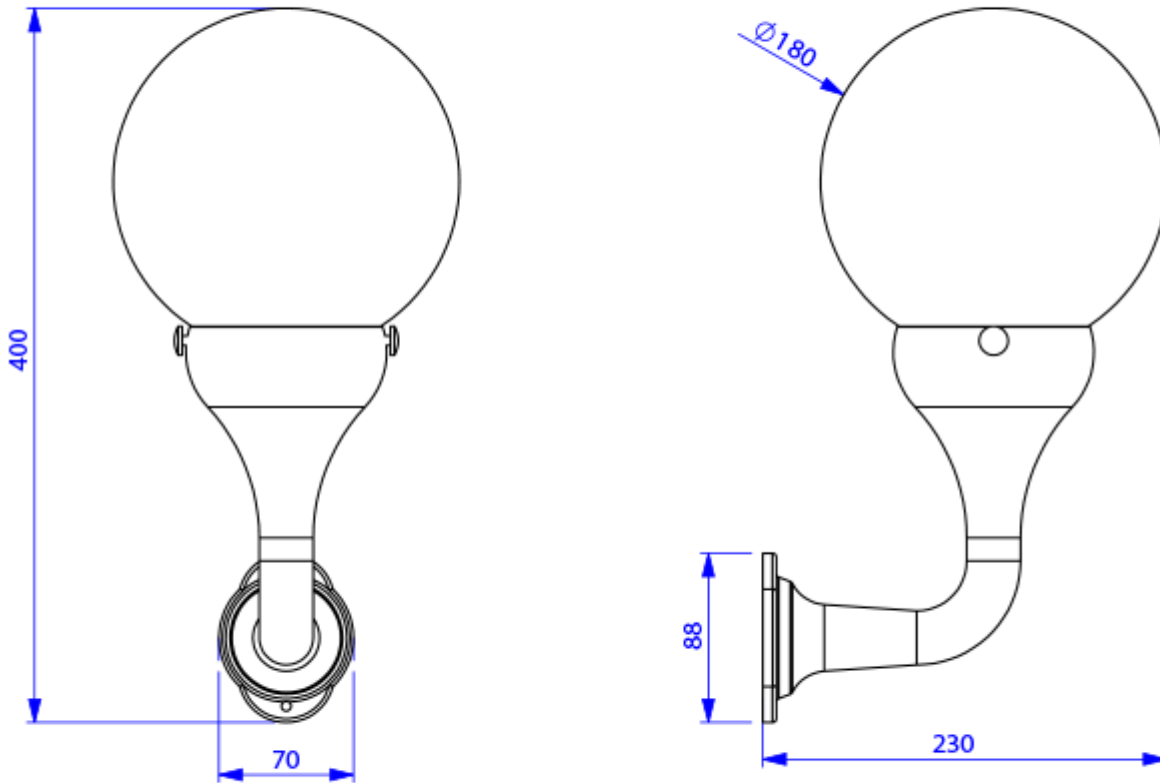

Electric Side Arm Wall Light

£30.00

Excl. Tax: £25.00

Product Images

Short Description

A brass side arm wall light with bubbled clear glass.

IP20 rated with E27 bulb fitting (not included).

Description

Dimensions

Additional Information

Lantern Height (mm)	400.00
Glass Diameter (mm)	180.00
Protrusion (mm)	230.00
Manufacturer	Foresti & Suardi