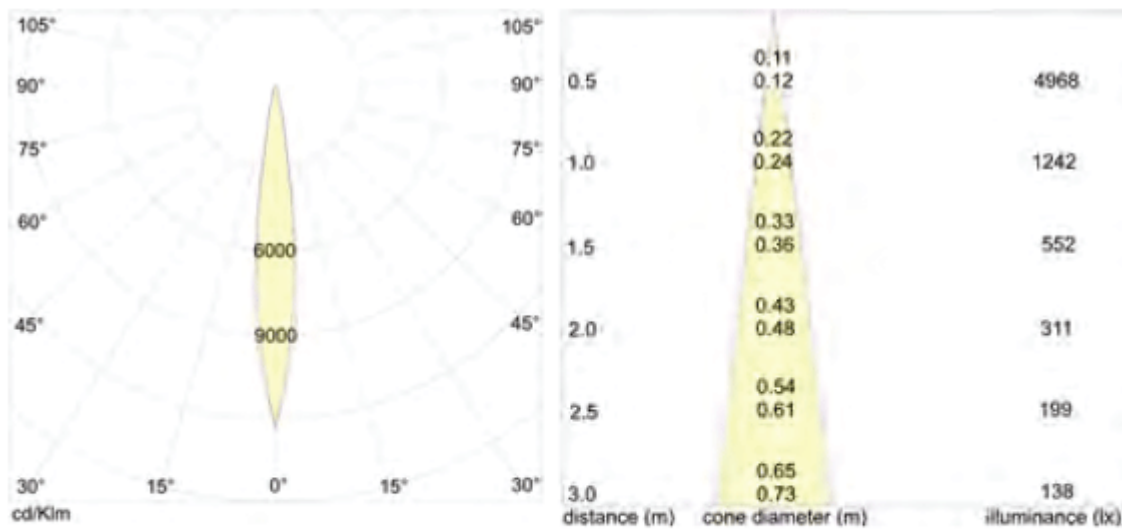

- 2W Power LED
- Neutral 4000K white
- 10-30Vdc
- Push button switch on head of fitting
- Available in 2700K and 3200K white on request

Description

The *Felis* fitting shares the same LED components as the *Volans 40* and therefore the photometric data for the *Volans 40* is shown below.

VOLANS 40 - 40P

art./ref. 6138 - 6138.50

Power LED

101 L UMEN

1242 LUX ad 1 m

13° ANGLE

Additional Information

Weight (kg)	0.640000
Manufacturer	Foresti & Suardi
Installation	Surface Mounted
Light Element Type	Power LED
Lens Angle	13°
Lux Level at 1 Metre	1242.00
Lumens	101.00
Lumens Per Watt (Lm)	50.50
Wattage	2W
CRI	>80.00
Input Voltage	10-30Vdc
IP Rating	IP20
Dimmer	Yes
Depth (mm)	8.00
Finish	Chrome