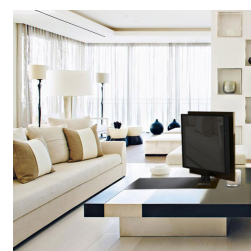

# BS Series - Ceiling Flip Down TV Lift

## Short Description

---

Change the way you think about the location of your TV with the Sea & Symphony BS Series. This series of television mechanisms allows the TV to be installed inside your ceiling, table, floor or structure without having to sacrifice valuable wall space.