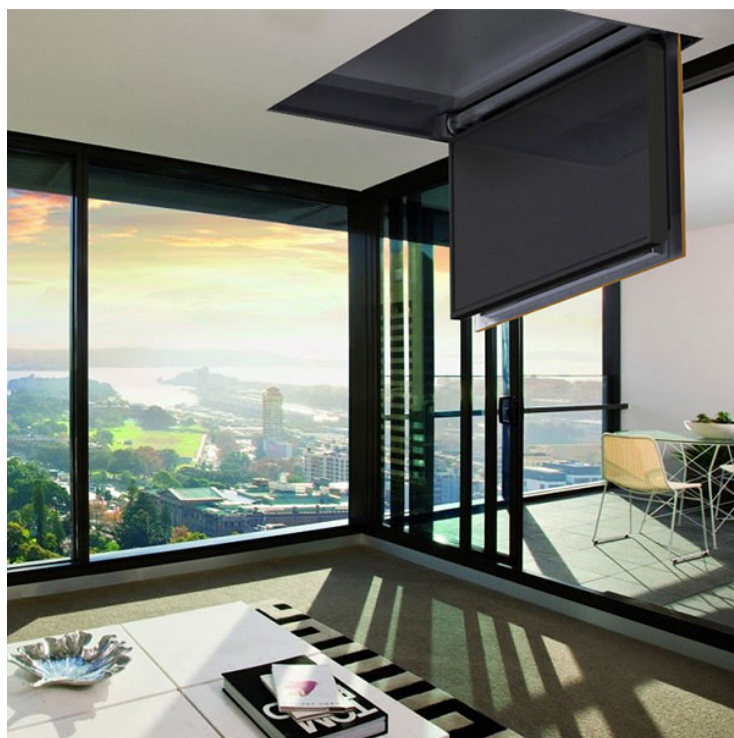

# BS Series - Ceiling Flip Down TV Lift

## Short Description

---

Change the way you think about the location of your TV with the Sea & Symphony BS Series. This series of television mechanisms allows the TV to be installed inside your ceiling, table, floor or structure without having to sacrifice valuable wall space.

## BS TS

The BS TS opens at 90° from the ceiling and can be rotated 180°, perfect for areas where you have multiple viewing positions. All rotating models include a safety device that prevent movement if the TV is in an improper position.