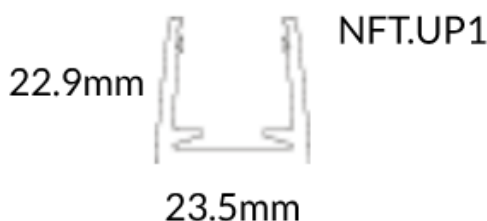

view

NFT1615.UA1.B	Aluminium 1m U mounting channel for 16x15mm top view - black
NFT.UAC	Aluminium U mounting clip for 16x15mm & 16.5x16.5mm top view
NFT.UP1	Transparent plastic 1m U mounting channel for 16x15mm & 16.5x16.5mm top view
NFT1615.USC	Stainless steel U mounting clip for 16x15mm top view
NFT.UFLEX	Stainless steel flexible U mounting clip for 16x15mm & 16.5x16.5mm top view

Use of the IP68 type injection moulded end connectors makes product IP68 rated and safe for use in swimming pool installations. Maximum installation depth is 1.5m. Custom cable lengths over 300mm/600mm available on request. DIY silicone end caps achieve IP67 rating when correctly installed with wet silicone.

Installation Accessories