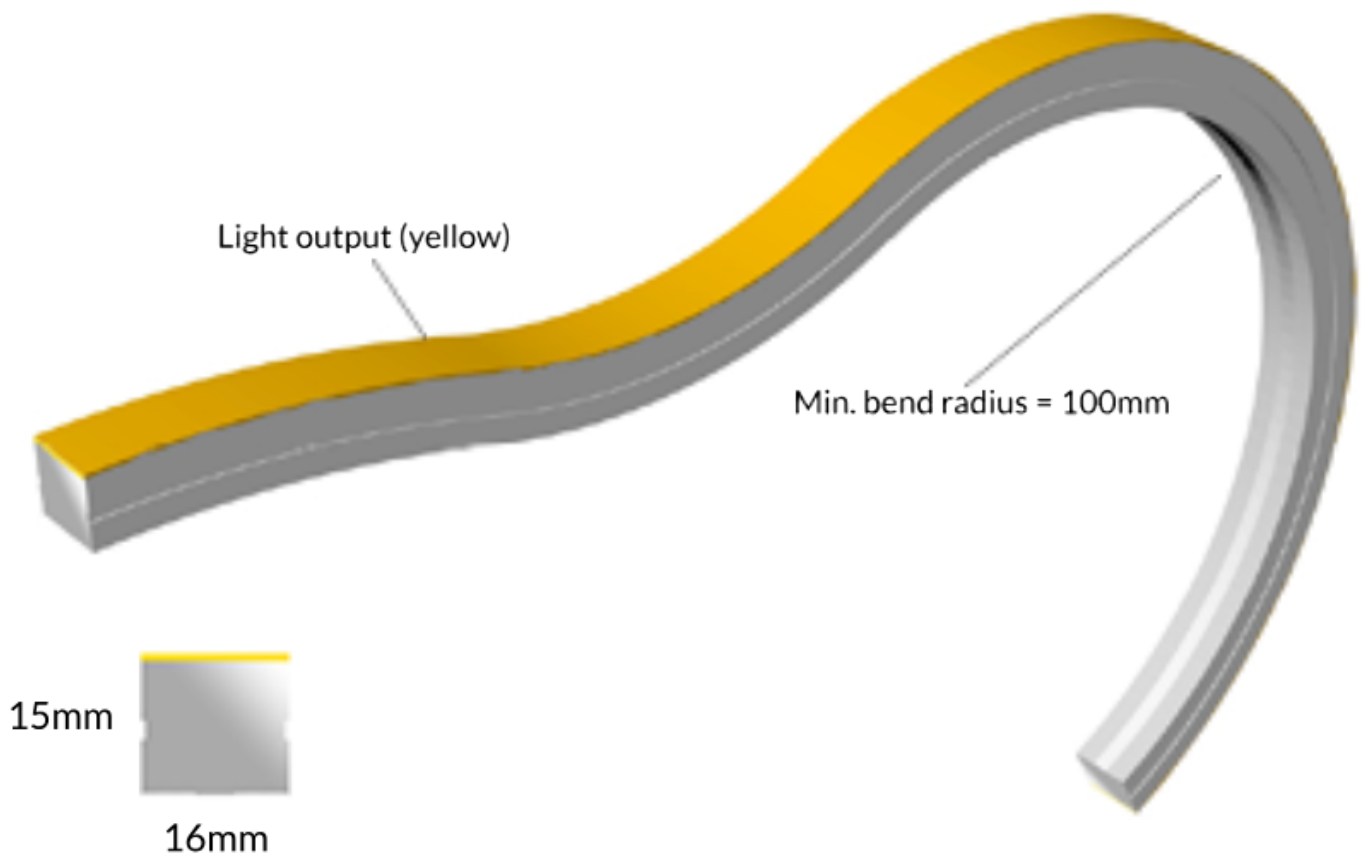

Silicone Flexible Neon LED Strip IP68 - Top View - 16x15mm

Product Images

Short Description

Silicone flexible neon LED strip with constant voltage chip technology.

This LED neon is made from Dow Chemical SILASTIC™ ET-7021 silicone rubber which has excellent light transmitting characteristics and is very strong. The strip LED emits a seamless light with no dots or shadowing. It is also IP68 rated and resistant to salt, weak acid and alkali corrosion, corrosive gases and UV damage. Importantly, the product is chlorine resistant meaning that it can be used underwater in swimming pool environments.

The strip can be ordered to custom lengths with factory fitted IP68 end connectors for a plug and play installation.

Description

LED Strip Options

16x15mm Top View Neon Flex

Silicone construction IP67 Dimmable 12Vdc available on request Constant current version also available

Installation Accessories

Additional Information

Weight (kg)	0.400000
Light Element Type	SMD LED
Material	Silicone
Lens Angle	120°
Width (mm)	16.00
Height (mm)	15.00
Wattage	10W / Metre
Input Voltage	24Vdc
IP Rating	IP68
Dimmer	Yes
CRI	>90
Cutting Intervals (mm)	50.00
Luminous Flux (lm/M)	370 - 410
Operating Temperature Range (°C)	-25° - +45°C
Strip LED Type	Flexible Neon