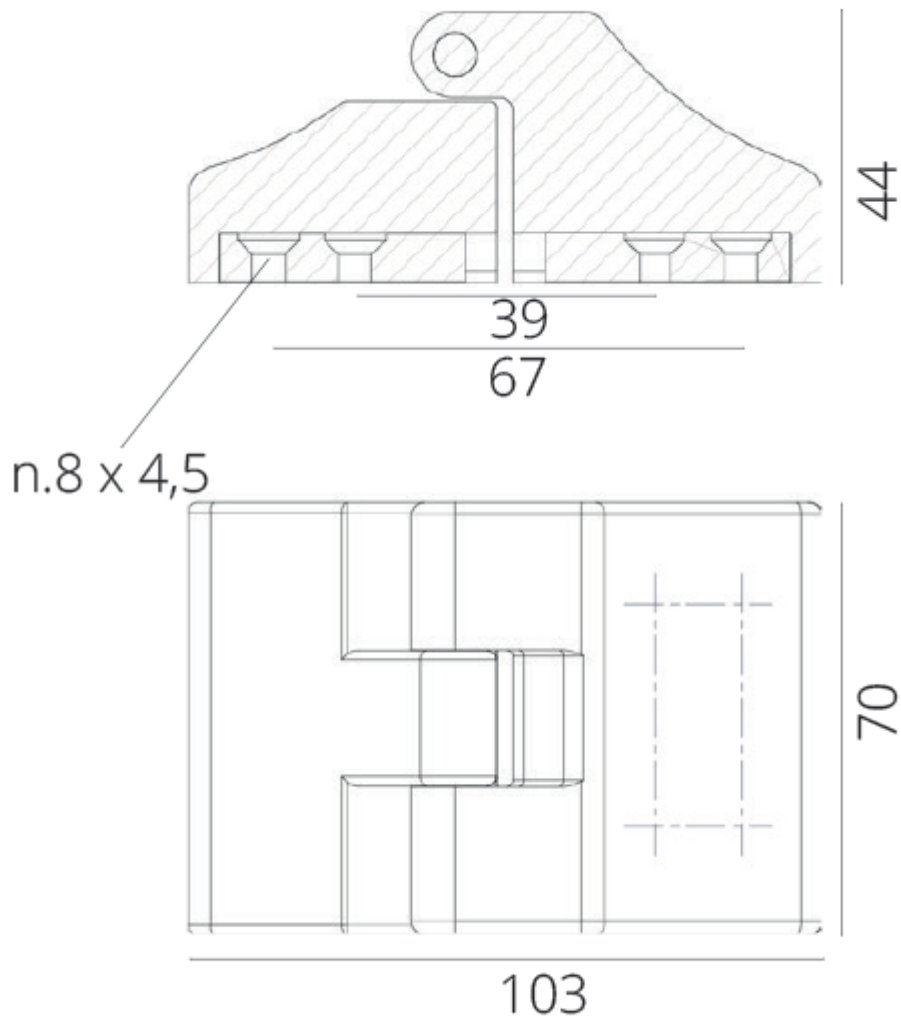

## Additional Information

---

Length (mm)	103.00
Height (mm)	44.00
Width (mm)	70.00
Finish	316 Stainless Steel
Manufacturer	Foresti & Suardi
Weight (kg)	1.450000