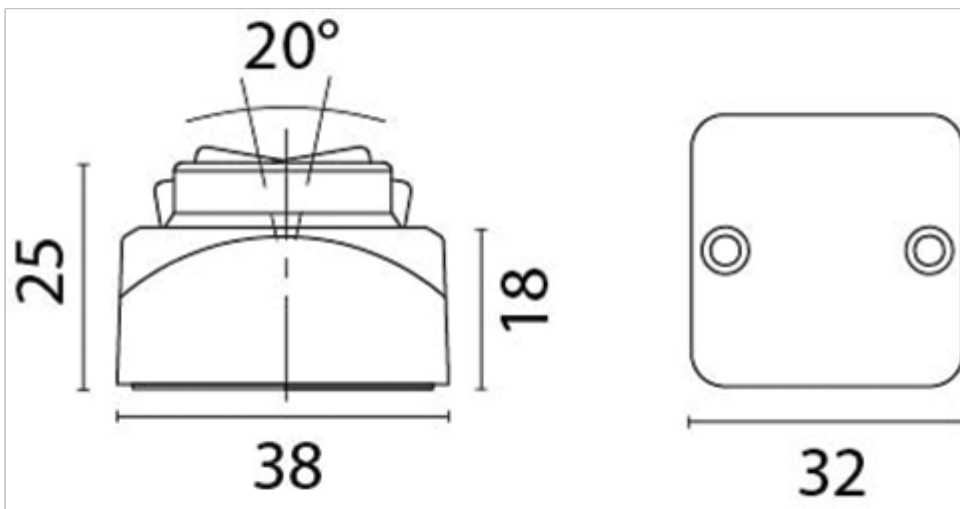

Description

- [Drawing](#)
- [How To](#)

Additional Information

Manufacturer

Foresti & Suardi

Weight (kg)

0.220000