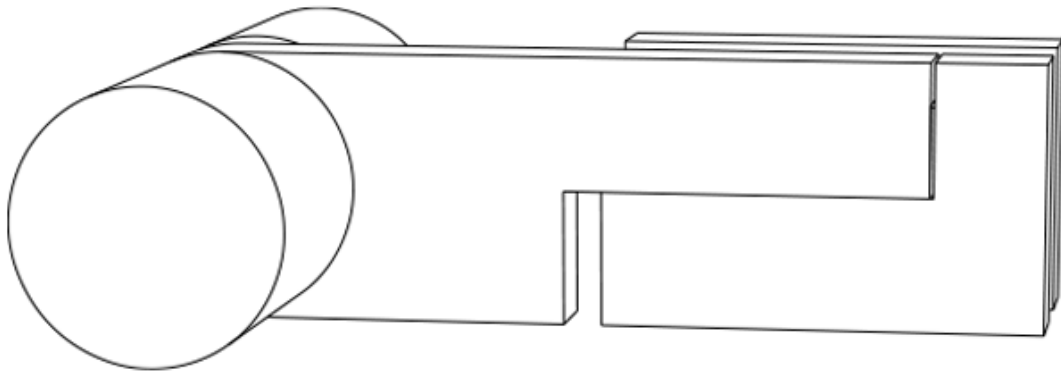

## Short Description

A solid brass, chrome plated, shower door latch. This rotating handle secures glass doors by resting on its striker plate. The simple design has just one moving part and no springs or traditional lock components.

It is a robust solution made from marine-grade materials, available in right and left handed versions.

**Face of Shower Door Latch**

**Back of Shower Door Latch**

## Dimensions