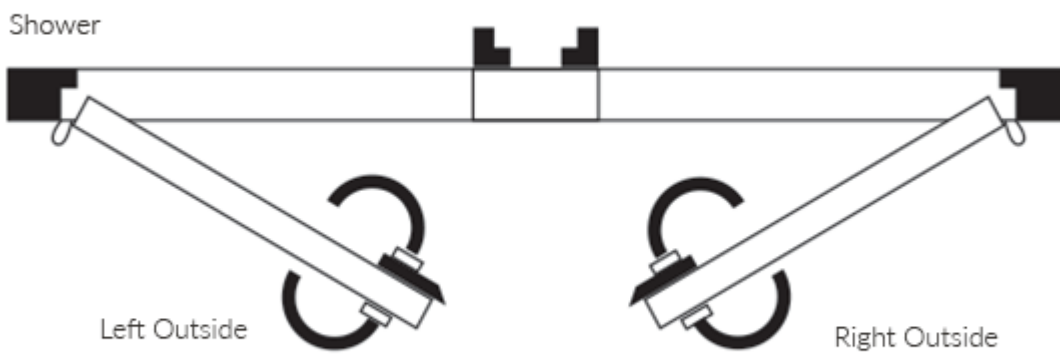

Additional Information

Weight (kg)	1.040000
Finish	Chrome

Product Options

Handing:	Right Outside
	Left Outside