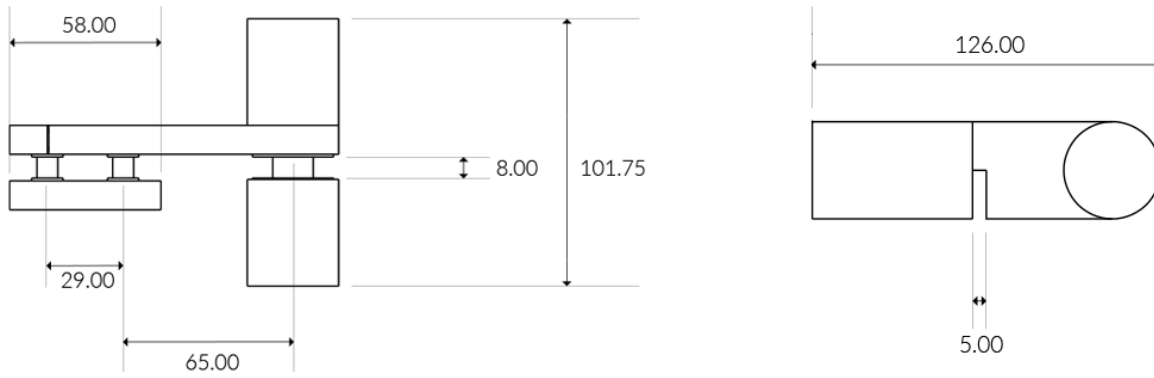

It is a robust solution made from marine-grade materials, available in right and left handed versions.

**Face of Shower Door Latch**

**Back of Shower Door Latch**

## Dimensions