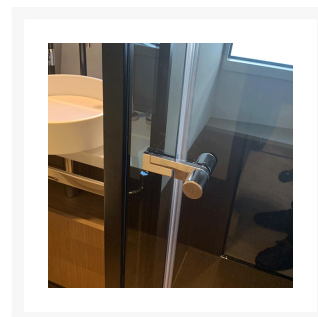

## Short Description

A solid brass, chrome plated, shower door latch. This rotating handle secures glass doors by resting on its striker plate. The simple design has just one moving part and no springs or traditional lock components.

It is a robust solution made from marine-grade materials, available in right and left handed versions.

**Face of Shower Door Latch**

**Back of Shower Door Latch**