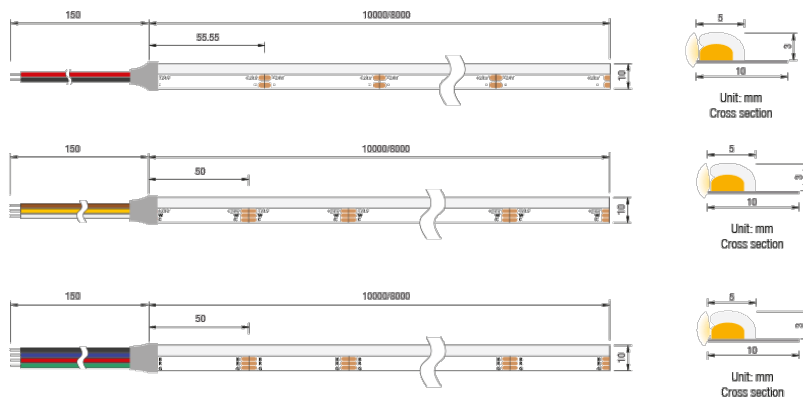

## Short Description

Innovative new generation side-emitting COB LED strip with milky white lens. This COB tape is an excellent dot-free solution when a small dimension tape is needed with a side view flex direction.

- Dot-free illumination with COB LED chip design
- Self-adhesive 3M™ backing tape
- Various colour temperatures available
- Colour change options including dynamic white and RGB
- IP20 ingress protection
- Sold in 5 metre reels
- >90 CRI [white]

## Dimensions - Single colour, adjustable white and RGB

## Additional Information

---

Weight (kg)	0.100000
Unit of Sale	5 Metre Reel
Material	Silicone
Lens Angle	120°
IP Rating	IP20
Dimmer	Yes
CRI	>90
Operating Temperature Range (°C)	-20 - +45
Strip LED Type	Self-adhesive Flexible Tape