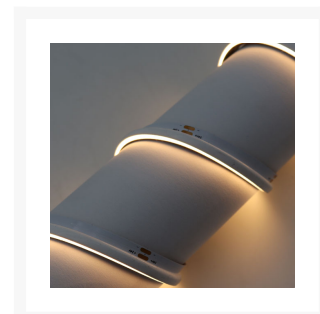

## Short Description

Innovative new generation side-emitting COB LED strip with milky white lens. This COB tape is an excellent dot-free solution when a small dimension tape is needed with a side view flex direction.

- Dot-free illumination with COB LED chip design
- Self-adhesive 3M™ backing tape
- Various colour temperatures available
- Colour change options including dynamic white and RGB
- IP20 ingress protection
- Sold in 5 metre reels
- >90 CRI [white]

## Description

**COB Side View has an even illumination and a milky white lens when off**

## Colour Options - White (2700-6500k) and RGB