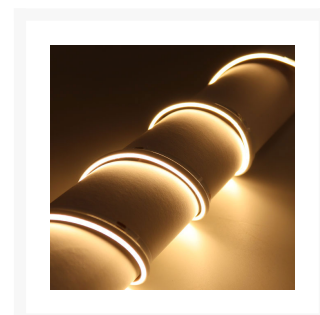

## Short Description

Innovative new generation side-emitting COB LED strip with milky white lens. This COB tape is an excellent dot-free solution when a small dimension tape is needed with a side view flex direction.

- Dot-free illumination with COB LED chip design
- Self-adhesive 3M™ backing tape
- Various colour temperatures available
- Colour change options including dynamic white and RGB
- IP20 ingress protection
- Sold in 5 metre reels
- >90 CRI [white]

## Description

**COB Side View has an even illumination and a milky white lens when off**

## Colour Options - White (2700-6500k) and RGB