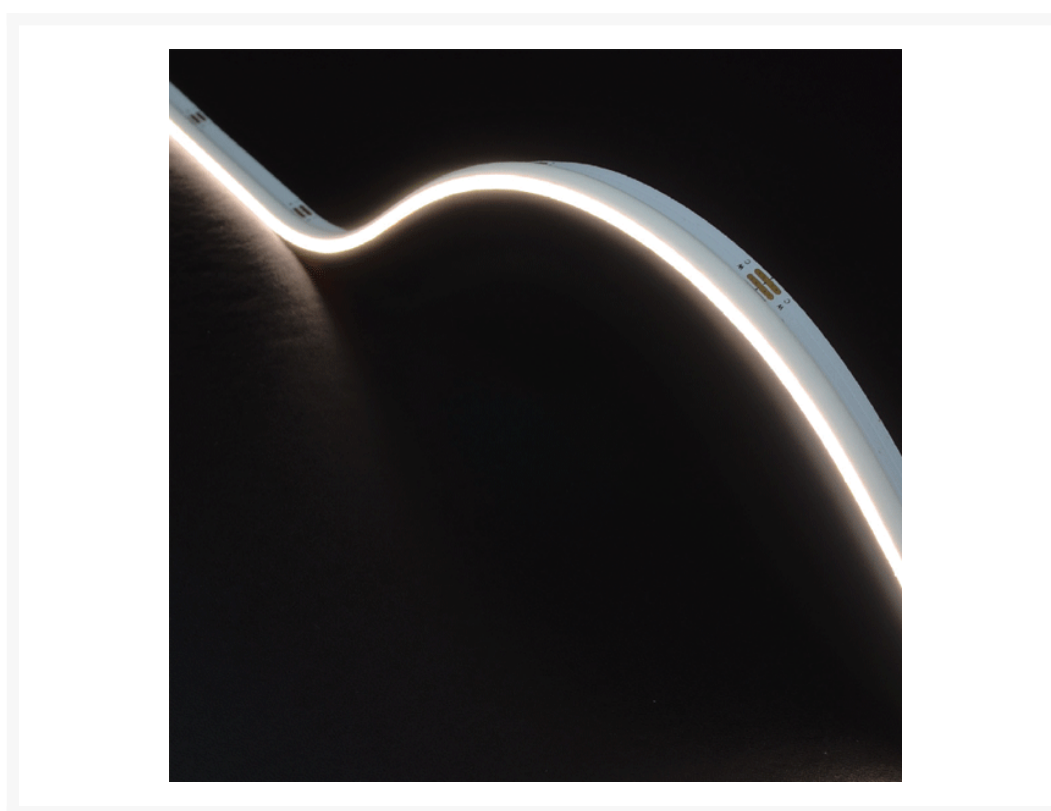

# Side View COB Self-adhesive LED Strip

From  
**£123.12**  
Excl. Tax: £102.60

## Short Description

Innovative new generation side-emitting COB LED strip with milky white lens. This COB tape is an excellent dot-free solution when a small dimension tape is needed with a side view flex direction.

- Dot-free illumination with COB LED chip design
- Self-adhesive 3M™ backing tape
- Various colour temperatures available
- Colour change options including dynamic white and RGB
- IP20 ingress protection
- Sold in 5 metre reels
- >90 CRI [white]

## Description

**COB Side View has an even illumination and a milky white lens when off**