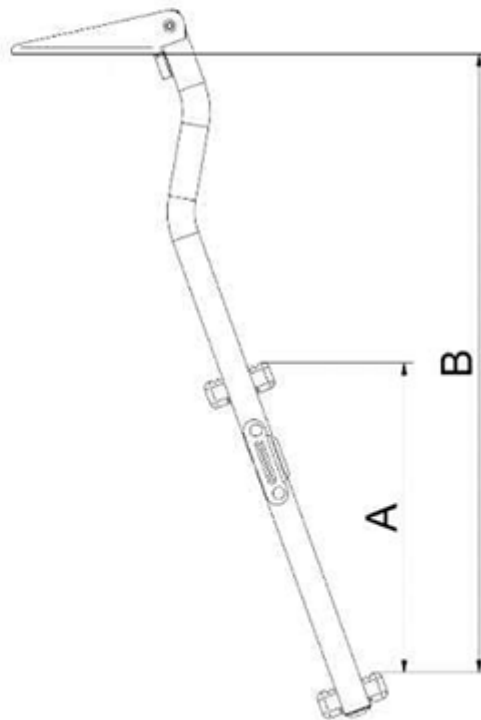

2048 Over Platform Folding Ladder

From

£236.16

Excl. Tax: £196.80

Product Images

Short Description

Stainless Steel Over Platform Folding Ladder

Over-platform folding boat ladder crafted from mirror-polished AISI 316L stainless steel with a Ø25 tube, designed for boats and RIBs. It comes with a variety of fastening clamp models, allowing you to choose the best option for your specific application. Our folding swim ladders feature Iroko wood steps, supported by ribbed stainless steel that is fully welded. They also include reinforced stainless steel joints and a ladder-blocking system to secure the ladder during navigation.

Dimensions

Part Number	A	B	C	D	E	Steps
2048.03.290.3.SS	180	600	290	95	420	3 steps with iroko treads
2034.03.245.4.SS	180	745	290	95	500	4 steps with iroko treads

Additional Information

Rung Spacing (mm)	180.00
Operation Type	Manual
Weight (kg)	3.500000
Manufacturer	Nautinox
Finish	316 Stainless Steel & Iroko Treads
Width (mm)	290.00