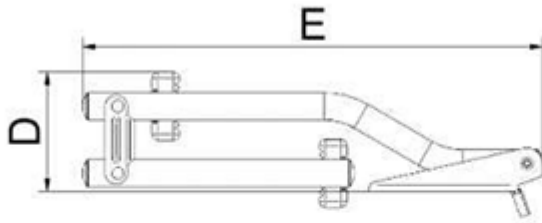

2048 Over Platform Folding Ladder

From

£236.16

Excl. Tax: £196.80

Product Images

Short Description

Stainless Steel Over Platform Folding Ladder

Over-platform folding boat ladder crafted from mirror-polished AISI 316L stainless steel with a Ø25 tube, designed for boats and RIBs. It comes with a variety of fastening clamp models, allowing you to choose the best option for your specific application. Our folding swim ladders feature Iroko wood steps, supported by ribbed stainless steel that is fully welded. They also include reinforced stainless steel joints and a ladder-blocking system to secure the ladder during navigation.

Dimensions

Part Number	A	B	C	D	E	Steps
2048.03.290.3.SS	180	600	290	95	420	3 steps with iroko treads
2034.03.245.4.SS	180	745	290	95	500	4 steps with iroko treads

Additional Information

Rung Spacing (mm)	180.00
Operation Type	Manual
Weight (kg)	3.500000
Manufacturer	Nautinox
Finish	316 Stainless Steel & Iroko Treads
Width (mm)	290.00