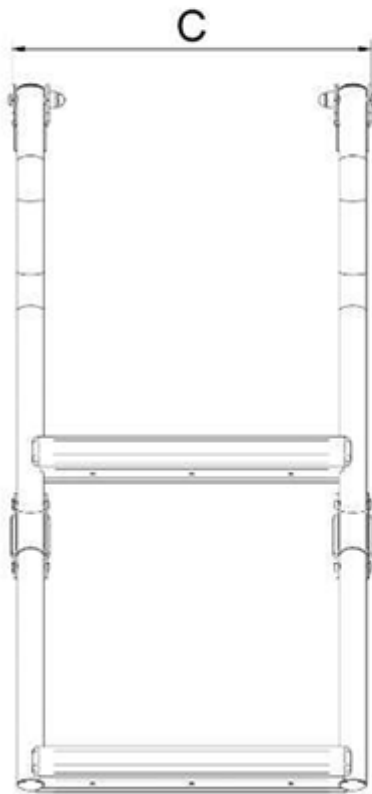

2048 Over Platform Folding Ladder

From

£236.16

Excl. Tax: £196.80

Product Images

Short Description

Stainless Steel Over Platform Folding Ladder

Over-platform folding boat ladder crafted from mirror-polished AISI 316L stainless steel with a Ø25 tube, designed for boats and RIBs. It comes with a variety of fastening clamp models, allowing you to choose the best option for your specific application. Our folding swim ladders feature Iroko wood steps, supported by ribbed stainless steel that is fully welded. They also include reinforced stainless steel joints and a ladder-blocking system to secure the ladder during navigation.

Dimensions

Part Number	A	B	C	D	E	Steps
2048.03.290.3.SS	180	600	290	95	420	3 steps with iroko treads
2034.03.245.4.SS	180	745	290	95	500	4 steps with iroko treads

Additional Information

Rung Spacing (mm)	180.00
Operation Type	Manual
Weight (kg)	3.500000
Manufacturer	Nautinox
Finish	316 Stainless Steel & Iroko Treads
Width (mm)	290.00