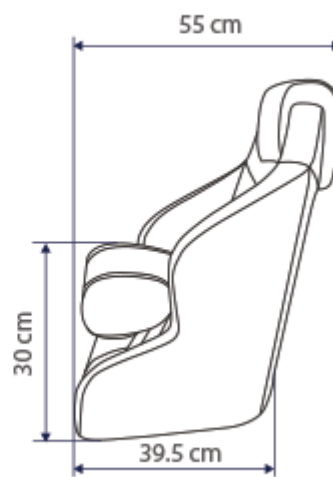

Perfectly Proportioned

The *Sulzano* is compact and highly supportive. With a practical flip-up bolster, the seat is ideal for a standing or seated driving position.