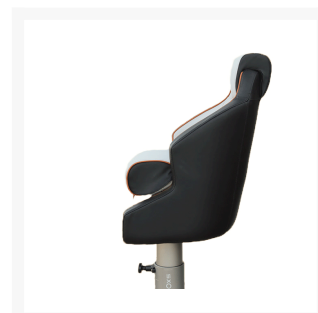

Sulzano Pilot Seat

Product Images

Short Description

The Sulzano pilot seat is a cost effective and beautifully finished product. Available in a number of upholstery options, the Sulzano can be customised to suit many applications. The seat features a flip-up bolster with a stainless steel mechanism, a Starboard seat base structure and foam covered GRP backrest moulding.

This pilot seat is suited to both interior and exterior installation, either on small open craft, the flybridge of a larger yacht or as an interior helm seat solution. The product is made to order, please [contact us](#) to discuss specification.

- GRP structure
- Compatible with a wide range of pedestal options
- Suitable for exterior use
- Can be produced in a wide range of fabrics, including Sileather, Silvertex and Diamante
- Heat-welded patterned fabric available for backrest and seat base [not Sileather]
- Embroidery to headrest available on request

*Minimum order quantities may apply - for marine trade clients only

Perfectly Proportioned

The *Sulzano* is compact and highly supportive. With a practical flip-up bolster, the seat is ideal for a standing or seated driving position.