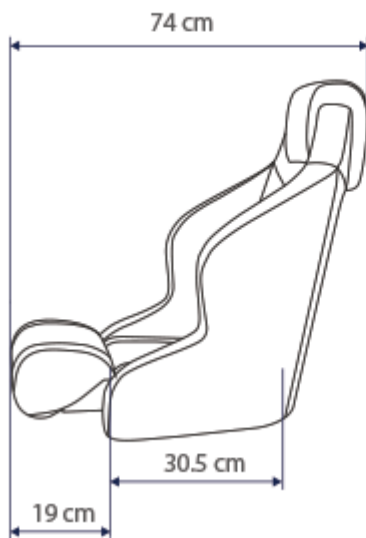

Perfectly Proportioned

The *Sulzano* is compact and highly supportive. With a practical flip-up bolster, the seat is ideal for a standing or seated driving position.