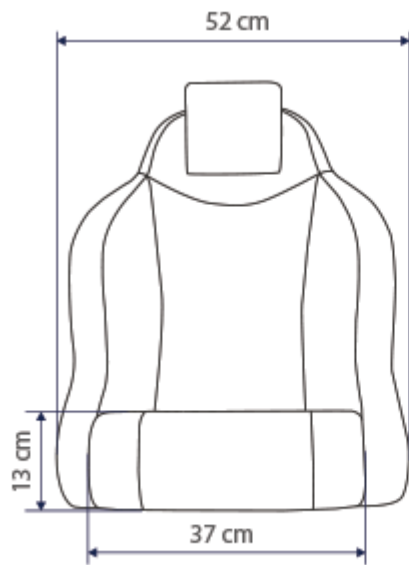

*Minimum order quantities may apply - for marine trade clients only

Perfectly Proportioned

The *Sulzano* is compact and highly supportive. With a practical flip-up bolster, the seat is ideal for a standing or seated driving position.