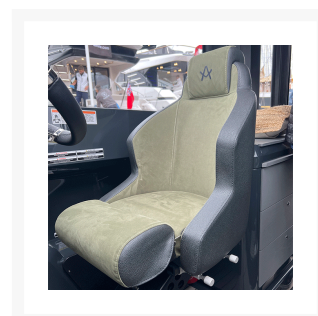

Sulzano Pilot Seat

Product Images

Short Description

The Sulzano pilot seat is a cost effective and beautifully finished product. Available in a number of upholstery options, the Sulzano can be customised to suit many applications. The seat features a flip-up bolster with a stainless steel mechanism, a Starboard seat base structure and foam covered GRP backrest moulding.

This pilot seat is suited to both interior and exterior installation, either on small open craft, the flybridge of a larger yacht or as an interior helm seat solution. The product is made to order, please [contact us](#) to discuss specification.

- GRP structure
- Compatible with a wide range of pedestal options
- Suitable for exterior use
- Can be produced in a wide range of fabrics, including Sileather, Silvertex and Diamante
- Heat-welded patterned fabric available for backrest and seat base [not Sileather]
- Embroidery to headrest available on request

*Minimum order quantities may apply - for marine trade clients only

Perfectly Proportioned

The *Sulzano* is compact and highly supportive. With a practical flip-up bolster, the seat is ideal for a standing or seated driving position.