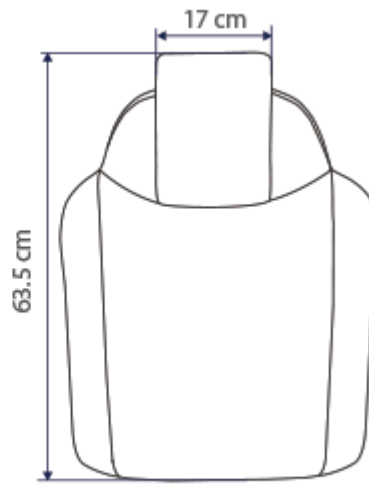

Perfectly Proportioned

The *Sulzano* is compact and highly supportive. With a practical flip-up bolster, the seat is ideal for a standing or seated driving position.