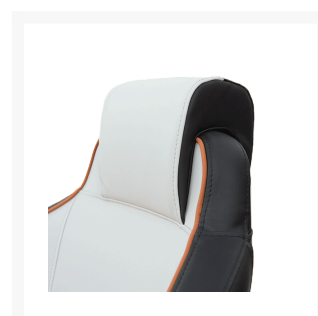

Sulzano Pilot Seat

Product Images

Short Description

The Sulzano pilot seat is a cost effective and beautifully finished product. Available in a number of upholstery options, the Sulzano can be customised to suit many applications. The seat features a flip-up bolster with a stainless steel mechanism, a Starboard seat base structure and foam covered GRP backrest moulding.

This pilot seat is suited to both interior and exterior installation, either on small open craft, the flybridge of a larger yacht or as an interior helm seat solution. The product is made to order, please [contact us](#) to discuss specification.

- GRP structure
- Compatible with a wide range of pedestal options
- Suitable for exterior use
- Can be produced in a wide range of fabrics, including Sileather, Silvertex and Diamante
- Heat-welded patterned fabric available for backrest and seat base [not Sileather]
- Embroidery to headrest available on request

*Minimum order quantities may apply - for marine trade clients only

Perfectly Proportioned

The *Sulzano* is compact and highly supportive. With a practical flip-up bolster, the seat is ideal for a standing or seated driving position.