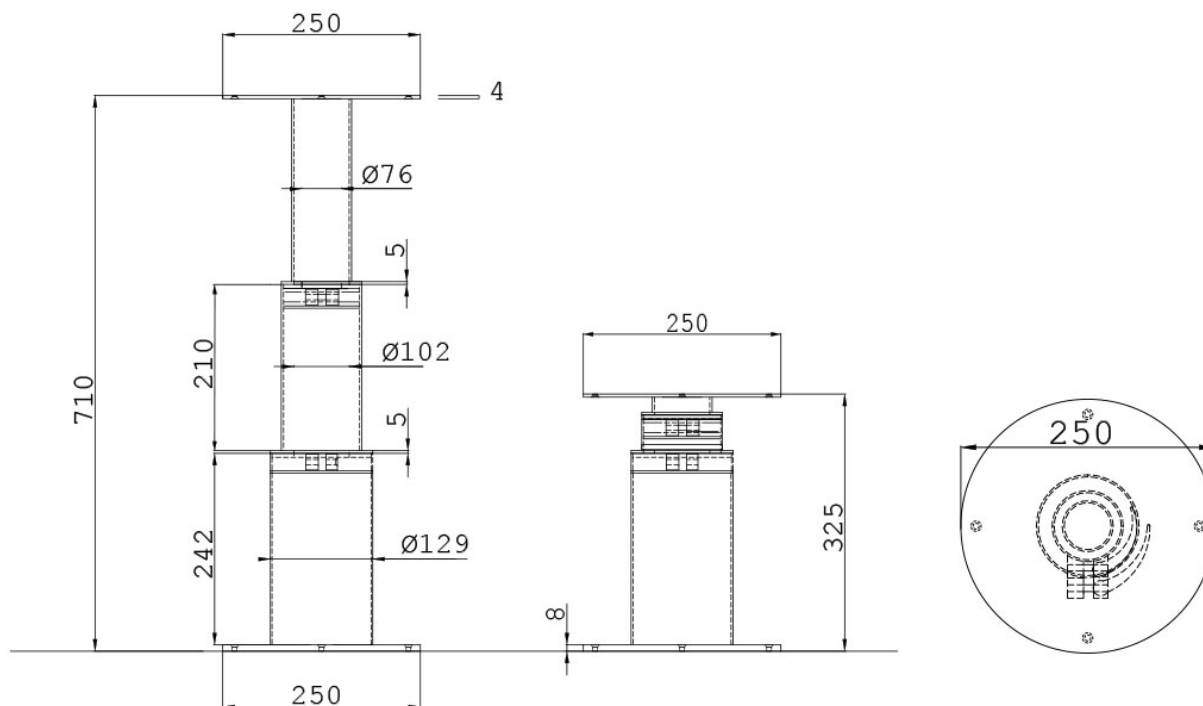

Ex-Display Manual Gas Assisted Table Pedestal

£1,231.52

Excl. Tax: £1,026.27

Product Images

Short Description

A round, 3 stage, gas assisted table pedestal.

- Made from 316-grade, mirror polished, stainless steel
- Minimum height of 325mm
- Maximum height of 710mm
- Now featuring a clamp design for ease of locking

Please note that this is an ex-display pedestal and may have some slight wear / marks to the finish.

Description

Additional Information

Top Plate (mm)	Ø 250.00
Base (mm)	Ø 250.00
Max. Height (mm)	710.00
Min. Height (mm)	325.00
Max. Lifting Capacity (kg)	30
Max. Table Size (mm)	1200.00 x 900.00
Finish	316 Stainless Steel
Manufacturer	Atep
Weight (kg)	12.010000