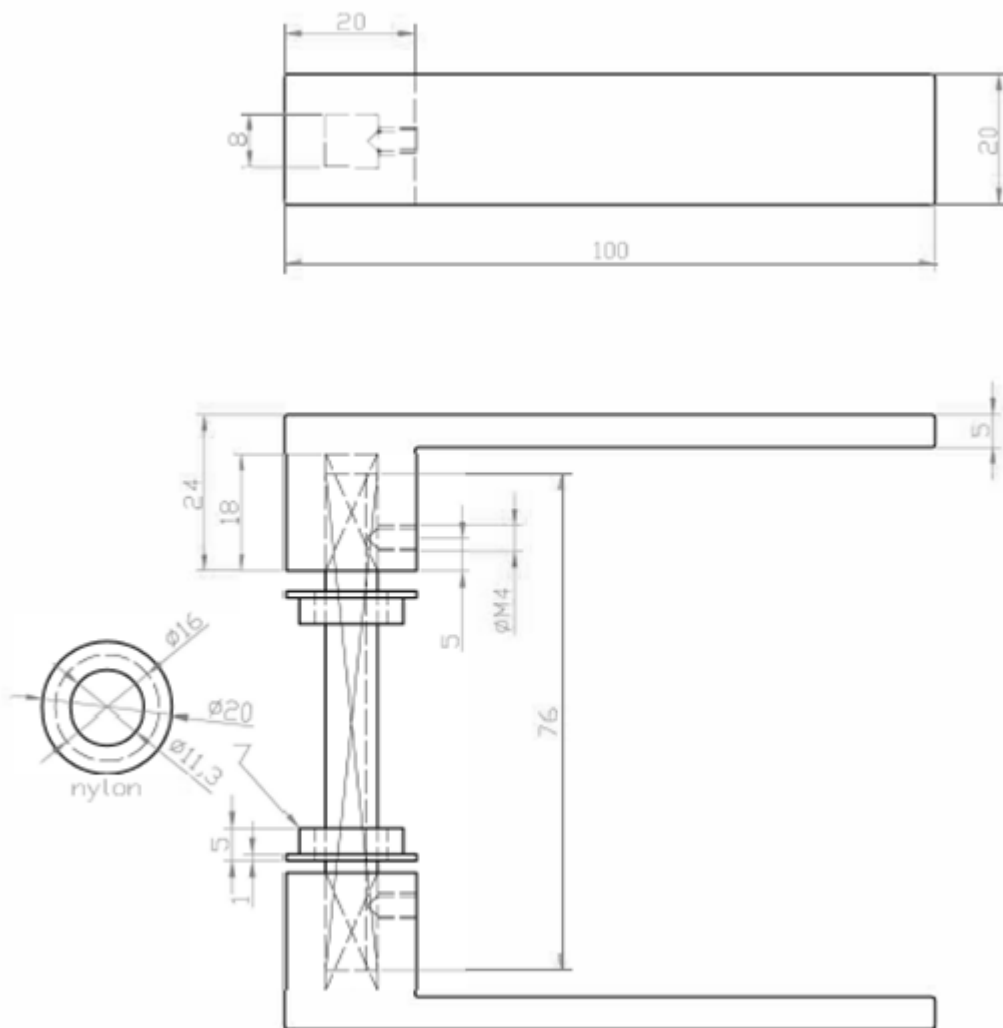

Door Handle - Nauta

£86.75

Excl. Tax: £72.29

Product Images

Short Description

The *Nauta* door handle is a simple and elegant design. Made from cast 316-grade stainless steel, the handles are designed to withstand the harshest of environments including exterior application. The handles are compact at only 100mm in length and so are suited to applications where a bulky or heavy handle is best avoided.

Description

Additional Information

Spindle (mm)	8
Spindle Length (mm)	76.00
Protrusion (mm)	24.00
Handle Length (mm)	100.00
Handle Height (mm)	20.00
Finish	316 Stainless Steel
Manufacturer	Razeto & Casareto
Weight (kg)	0.300000