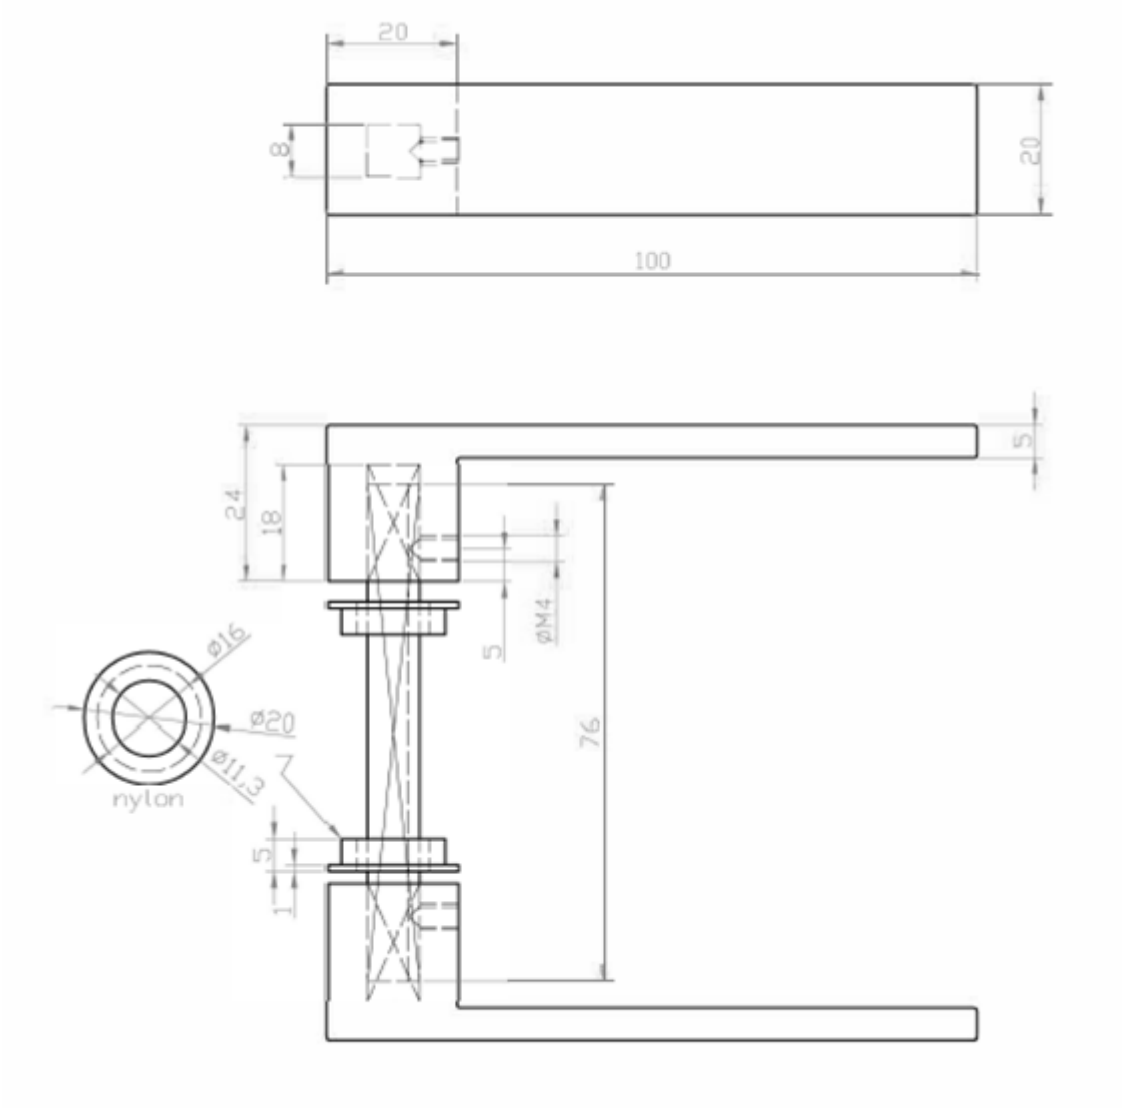

## Short Description

---

A rim latch lockset consisting of our [406100C](#) rim latch, [850062](#) handles and [406800C](#) striker. This lockset is enabled with a pin activated handle lock mechanism, making it ideal for use where a simple privacy function is required. The latch is a chrome-plated brass finish and has a universal door handing design.

## Chrome Box Striking Plate

# Drawings

## Additional Information

---

Lock Type	Rim Lock
Spindle (mm)	8
Latch Length (mm)	46.00
Latch Height (mm)	72.00
Latch Width (mm)	15.00
Lock Backset (mm)	25.00
Handle Length (mm)	100.00
Handle Height (mm)	20.00
Finish	Chrome
Manufacturer	Razeto & Casareto
Weight (kg)	0.500000