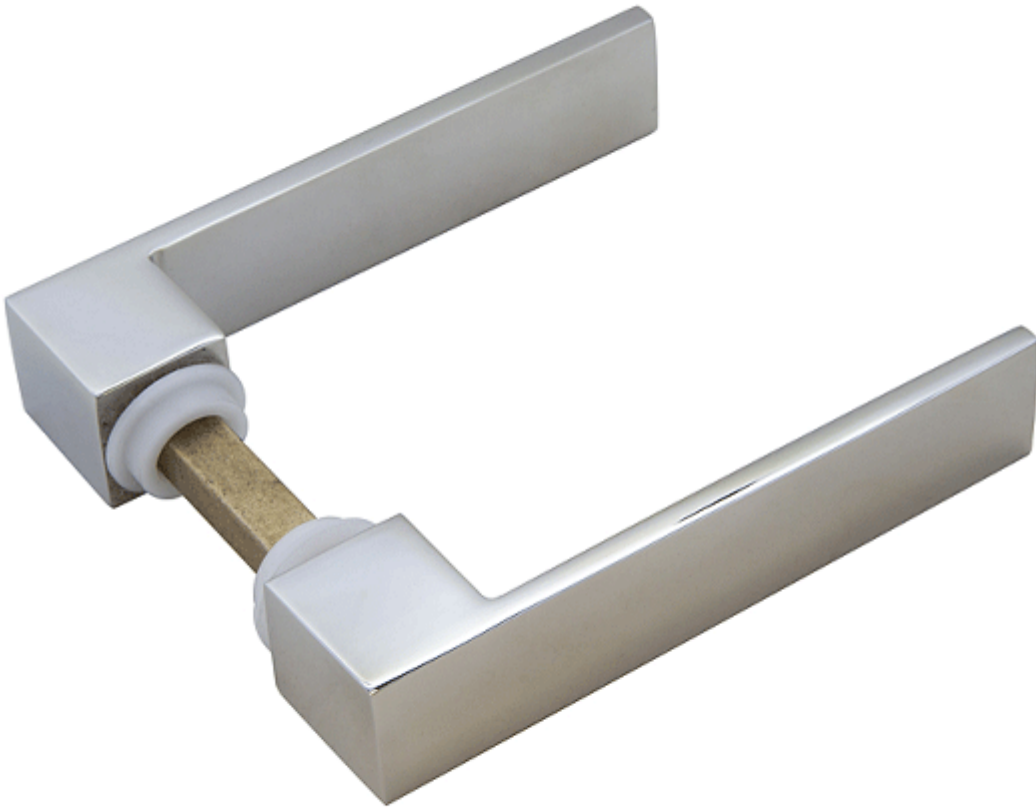

Chrome Box Striking Plate