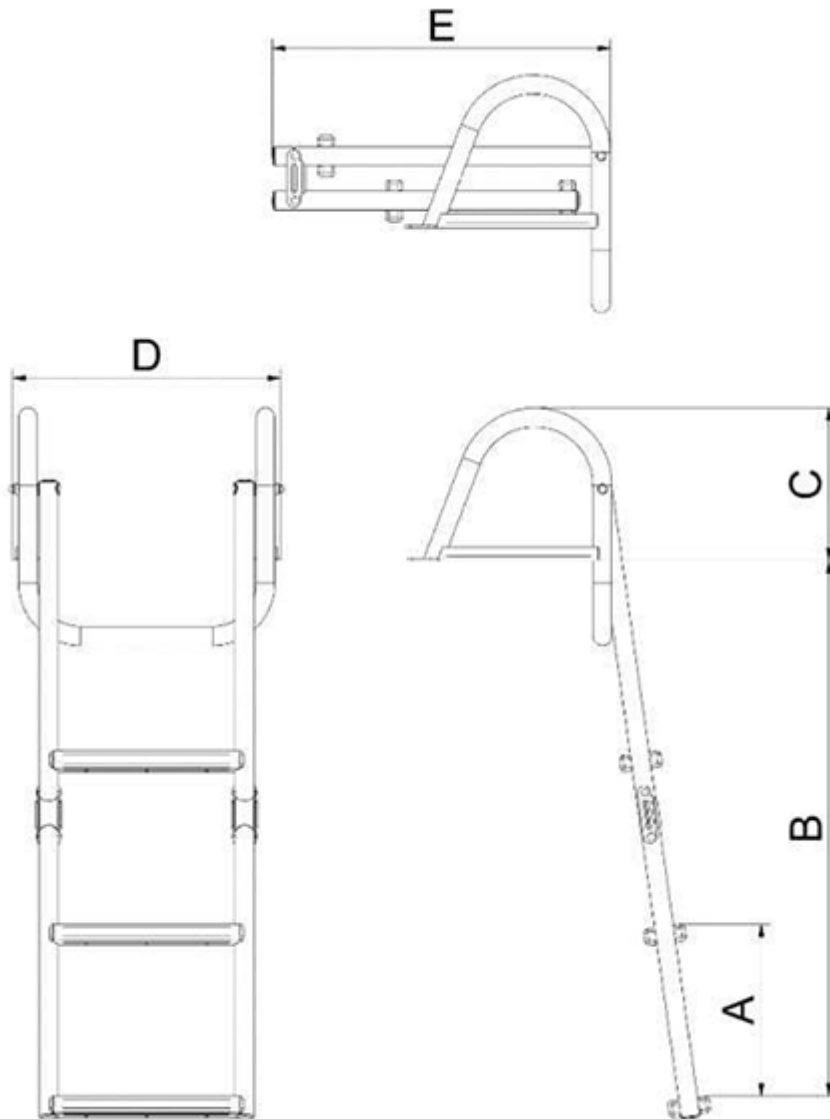

2218 Series Folding Ladder

From

£348.97

Excl. Tax: £290.81

Product Images

Short Description

Over-platform Folding Ladder

Over-platform folding boat ladder made from mirror-polished AISI 316L stainless steel Ø25 tubing for boats and RIBs, with fixed boarding handles. Our 2218 series folding swim ladders are available with 3, 4, or 5 steps, featuring Iroko wood and ribbed stainless steel step supports, fully welded.

Dimensions

Part Number	A	B	C	D	E	Steps
2218.03.255.3SS	230	710	205	255	450	3 steps with iroko treads
2218.03.320.3.SS	230	710	205	320	450	3 steps with iroko treads
2218.03.355.3.SS	230	710	205	355	450	3 steps with iroko treads
2218.03.355.4.SS	200	850	205	355	510	4 steps with iroko treads
2218.03.355.5.SS	210	1035	205	355	610	5 steps with iroko treads

Additional Information

Operation Type	Manual
Weight (kg)	5.000000
Manufacturer	Nautinox
Finish	316 Stainless Steel & Iroko Treads

Product Options

Number of Steps:	3 Step
	4 Step
	5 Step
Width (mm):	255.00
	320.00
	355.00