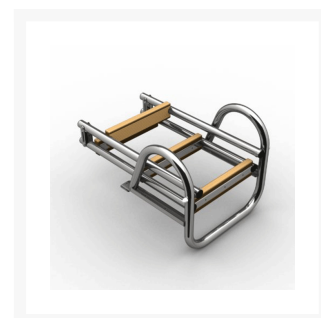

2218 Series Folding Ladder

From

£348.97

Excl. Tax: £290.81

Product Images

Short Description

Over-platform Folding Ladder

Over-platform folding boat ladder made from mirror-polished AISI 316L stainless steel Ø25 tubing for boats and RIBs, with fixed boarding handles. Our 2218 series folding swim ladders are available with 3, 4, or 5 steps, featuring Iroko wood and ribbed stainless steel step supports, fully welded.

They are equipped with reinforced stainless steel joints and a ladder-blocking system to secure the ladder during navigation.

Description

Nautinox Srl: Premium Stainless Steel Ladders

Nautinox Srl is a renowned leader in marine accessories, specialising in the design and manufacturing of high-quality stainless steel bathing ladders.

With a commitment to precision and durability, their range of ladders combines functionality with elegant craftsmanship, making them an essential addition to any vessel. Built to withstand the harshest marine environments, Nautinox ladders ensure safe and easy access to the water, embodying the perfect blend of style and performance.