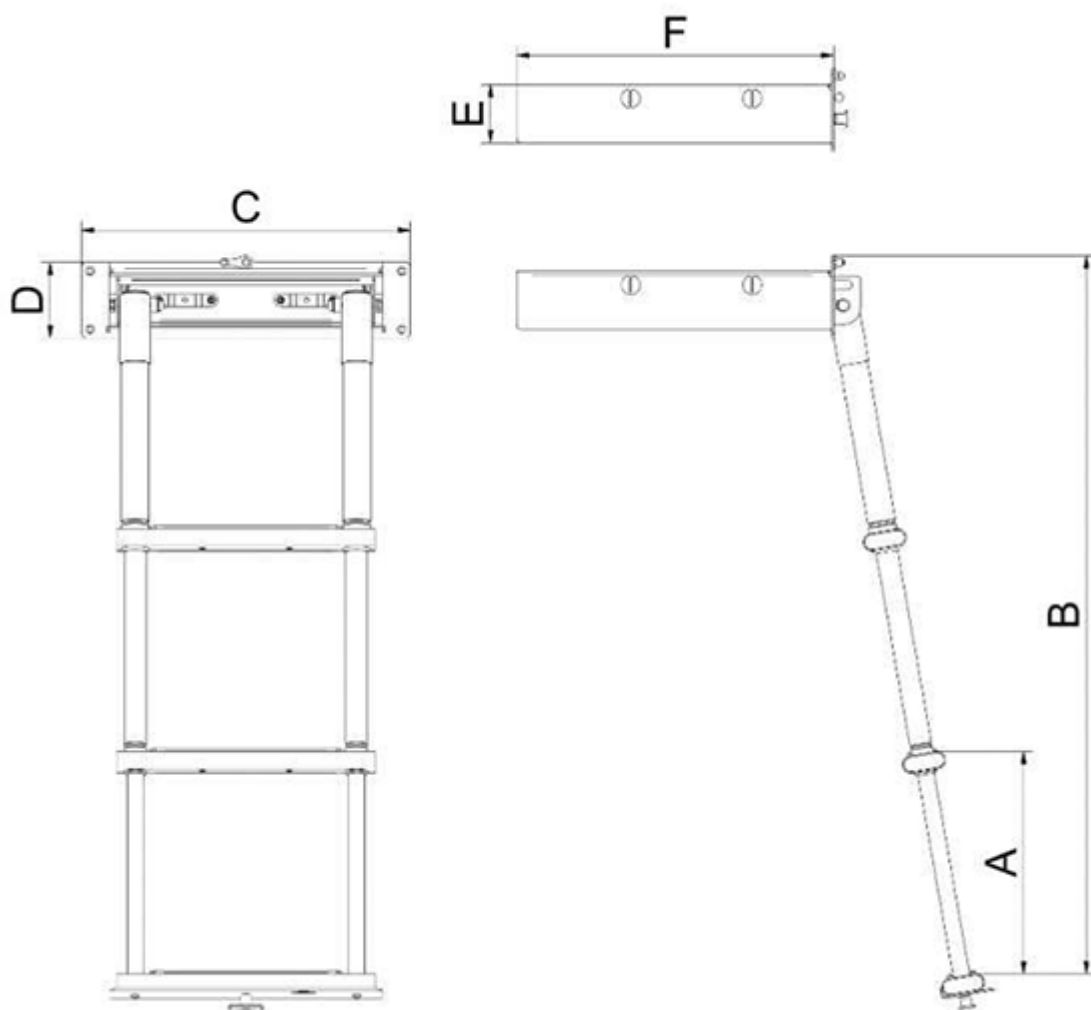

Description

Part Number	A	B	C	D	E	F	Steps
2370.01.380.3.SS	255	825	380	85	65	365	3 steps with brown non-slip treads
2370.02.380.3.SS	255	825	380	85	65	365	3 steps with grey non-slip treads
2370GLSS	255	825	380	85	65	365	3 steps with iroko treads