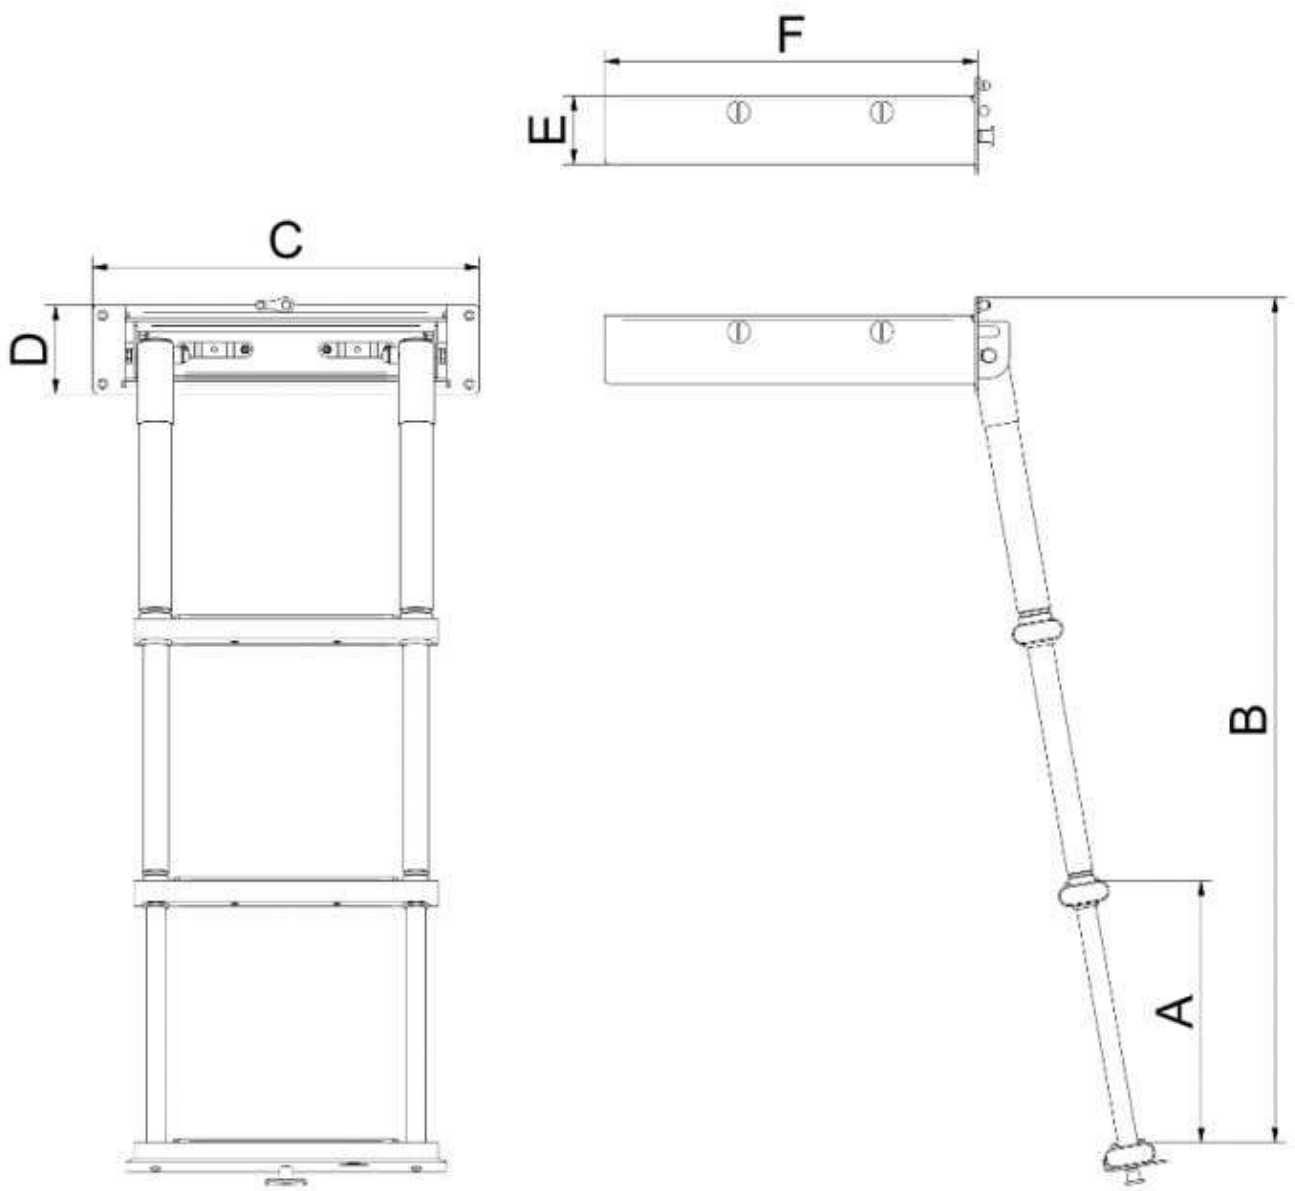

### Telescopic Under-platform Ladder in Watertight Box

Telescopic bathing ladder in a watertight box for boats and RIBs, made from mirror-polished AISI 316L stainless steel. The under-platform frame includes a locking lid that automatically locks the ladder in the closed position beneath the platform, preventing accidental opening while sailing. Our 2370 letterbox swim ladder features 3 or 4 steps made of oval stainless steel, with grey or brown non-slip treads and a choice of 4 widths.

## Dimensions

Part Number	A	B	C	D	E	F	Steps
2370.01.380.3.SS	250	805	380	90	70	385	3 steps with brown tread
2370.02.380.3.SS	250	805	380	90	70	385	3 steps with grey tread
2370.01.480.3.SS	250	805	480	90	70	385	3 steps with brown tread
2370.02.480.3.SS	250	805	480	90	70	385	3 steps with grey tread
2370.01.390.4.SS	250	1055	390	95	75	470	4 steps with brown tread
2370.02.390.4.SS	250	1055	390	95	75	470	4 steps with grey tread
2370.01.490.4.SS	250	1055	490	95	75	470	4 steps with brown tread
2370.02.490.4.SS	250	1055	490	95	75	470	4 steps with grey tread