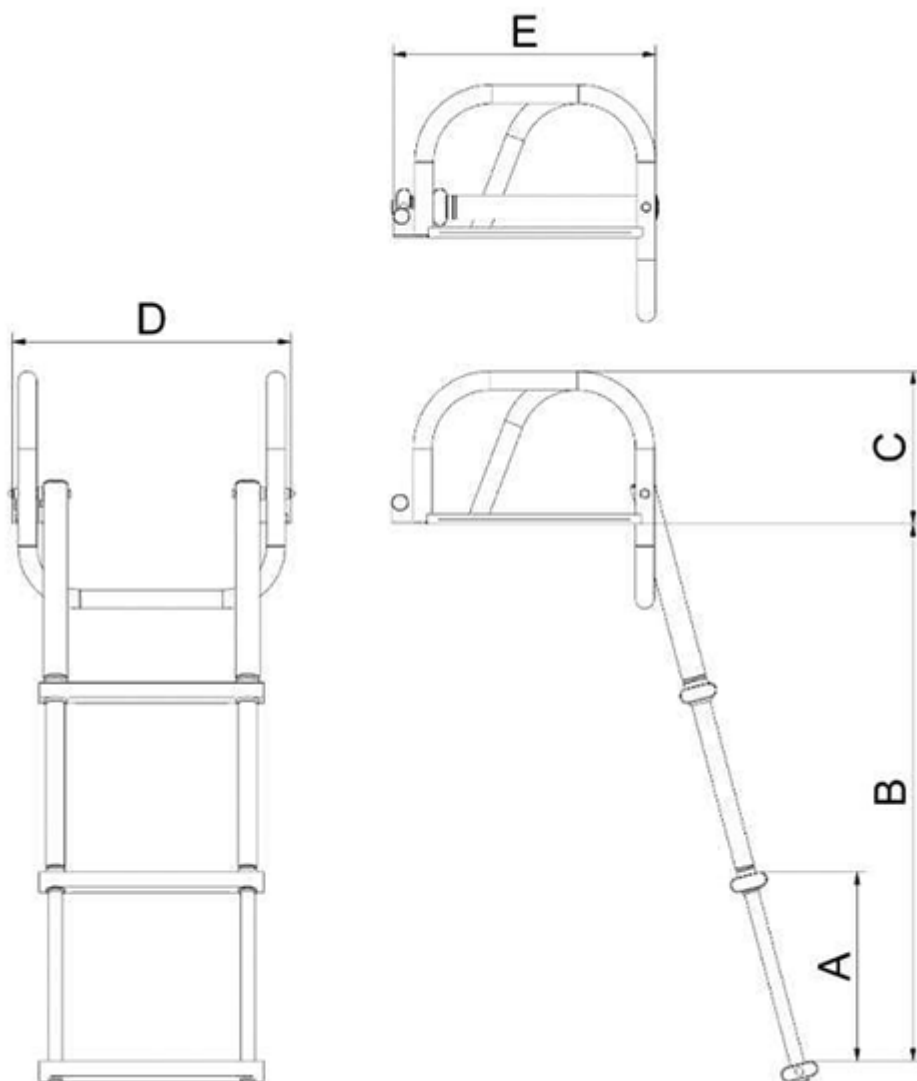

## Product Images

## Short Description

The 2250 is an over-platform, folding, ladder. The 2250 is made from mirror-polished, 316-grade stainless steel and is available in two widths with three and four steps. This folding ladder is available with brown or grey non-slip treads and has a locking system to prevent the ladder from deploying when not in use.

## Description

Part Number	A	B	C	D	E	Steps
<b>2250.01.285.3.SS</b>	250	715	205	285	350	3 steps with brown non-slip treads
<b>2250.02.285.3.SS</b>	250	715	205	285	350	3 steps with grey non-slip treads
<b>2250.01.370.3.SS</b>	250	715	205	370	350	3 steps with brown non-slip treads
<b>2250.02.370.3.SS</b>	250	715	205	370	350	3 steps with grey non-slip treads

<b>2251.01.370.4.SS</b>	250	965	205	370	375	4 steps with brown non-slip treads
<b>2251.02.370.4.SS</b>	250	965	205	370	375	4 steps with grey non-slip treads

*all measurements in mm*