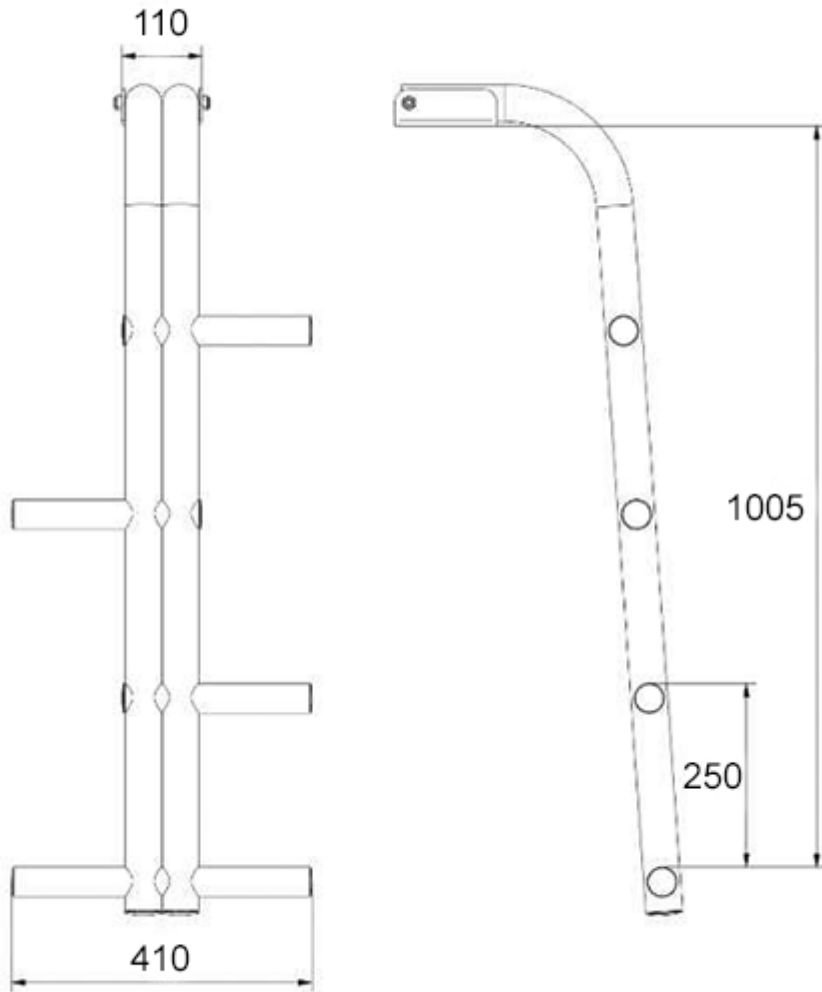

2324 Dive Ladder

£585.34

Excl. Tax: £487.78

Product Images

Description

Additional Information

Rung Spacing (mm)	250.00
Operation Type	Manual
Length (mm)	1005.00
Weight (kg)	8.000000
Manufacturer	Nautinox
Finish	316 Stainless Steel
Width (mm)	410.00