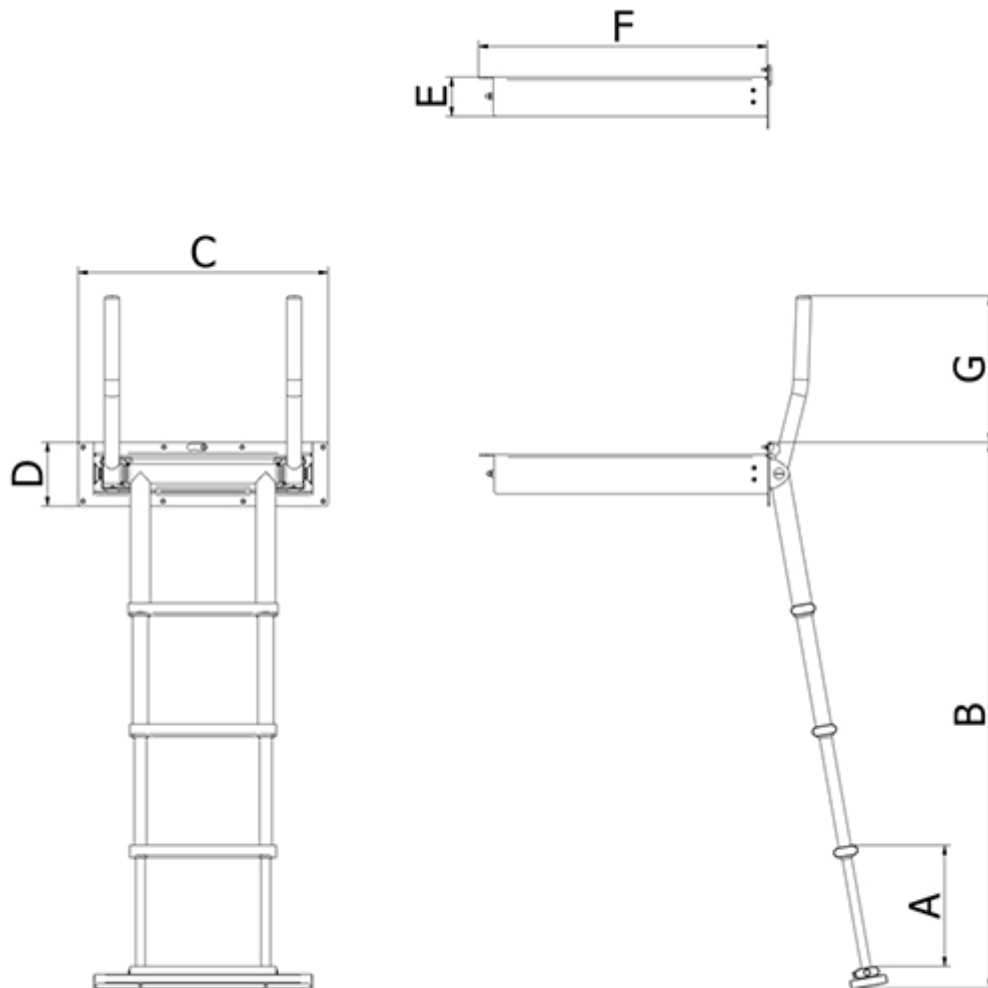

## Product Images

## Short Description

The 2375 is a telescopic ladder in a watertight box with retractable and self-erecting handles made from mirror-polished, 316-grade, stainless steel.

This ladder features a locking lid to ensure that it cannot be deployed when not in use. 2375 has four steps, available with brown or grey non-slip treads.

## Description

---

Part Number	A	B	C	D	E	F	G	Steps
<b>2375.01.SS</b>	250	1115	510	130	80	590	300	4 with brown non-slip treads
<b>2375.02.SS</b>	250	1115	510	130	80	590	300	4 with grey non-slip treads

all measurements in mm

## Additional Information

---

Cassette Height (mm)	80.00
Cassette Length (mm)	590.00
Cassette Width (mm)	510.00
Rung Spacing (mm)	250.00
Operation Type	Manual
Weight (kg)	14.000000
Manufacturer	Nautinox