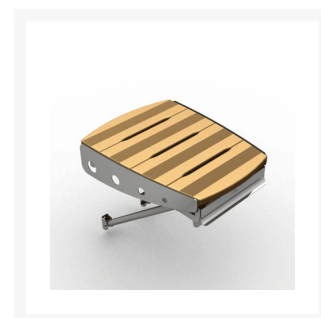

2622 Series Swim Platform

From

£538.69

Excl. Tax: £448.91

Product Images

Short Description

The *2622 Series* is a collection of swim platforms available with, or without, steps. The frame of the 2622 is made from mirror-polished, 316-grade, stainless steel, and features iroko planking.

The 2622 is sold with 3 steps and without steps - the version without steps includes a locker. Both versions included mounting clamps that swivel and fit any stern.

Description

Part Number	A	B	C	D	Features
2622.03P.365.3.SS	365	470	245	255	with 3-step ladder
2623.03P.365.SS	365	470	N/A	N/A	with locker
2624.03P.420.3.SS	420	470	300	255	with 3-step ladder
2625.03P.420.SS	420	470	N/A	N/A	with locker

all measurements in mm

Additional Information

Rung Spacing (mm)	245.00
Operation Type	Manual
Weight (kg)	13.350000
Manufacturer	Nautinox
Finish	316 Stainless Steel

Product Options

Version:	3 Step
	Locker Box
Width (mm):	365.00
	420.00