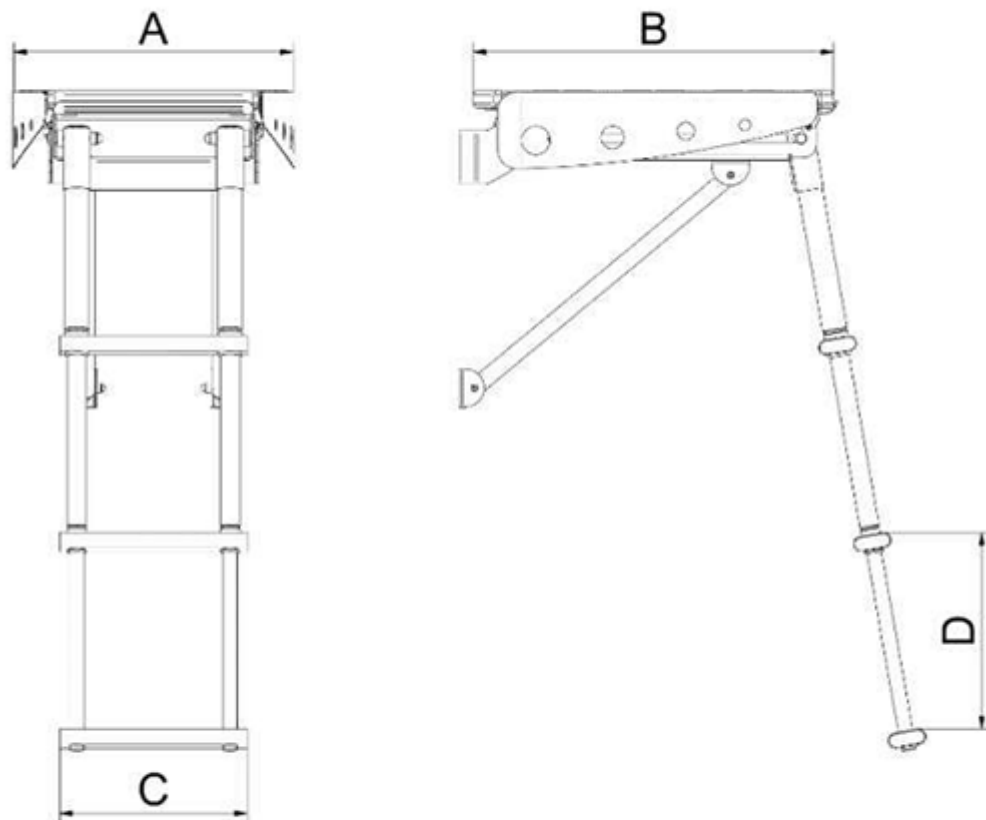

2622 Series Swim Platform

From

£538.69

Excl. Tax: £448.91

Product Images

Short Description

The *2622 Series* is a collection of swim platforms available with, or without, steps. The frame of the 2622 is made from mirror-polished, 316-grade, stainless steel, and features iroko planking.

The 2622 is sold with 3 steps and without steps - the version without steps includes a locker. Both versions included mounting clamps that swivel and fit any stern.

Description

Part Number	A	B	C	D	Features
2622.03P.365.3.SS	365	470	245	255	with 3-step ladder
2623.03P.365.SS	365	470	N/A	N/A	with locker
2624.03P.420.3.SS	420	470	300	255	with 3-step ladder
2625.03P.420.SS	420	470	N/A	N/A	with locker

all measurements in mm

Additional Information

Rung Spacing (mm)	245.00
Operation Type	Manual
Weight (kg)	13.350000
Manufacturer	Nautinox
Finish	316 Stainless Steel

Product Options

Version:	3 Step
	Locker Box
Width (mm):	365.00
	420.00