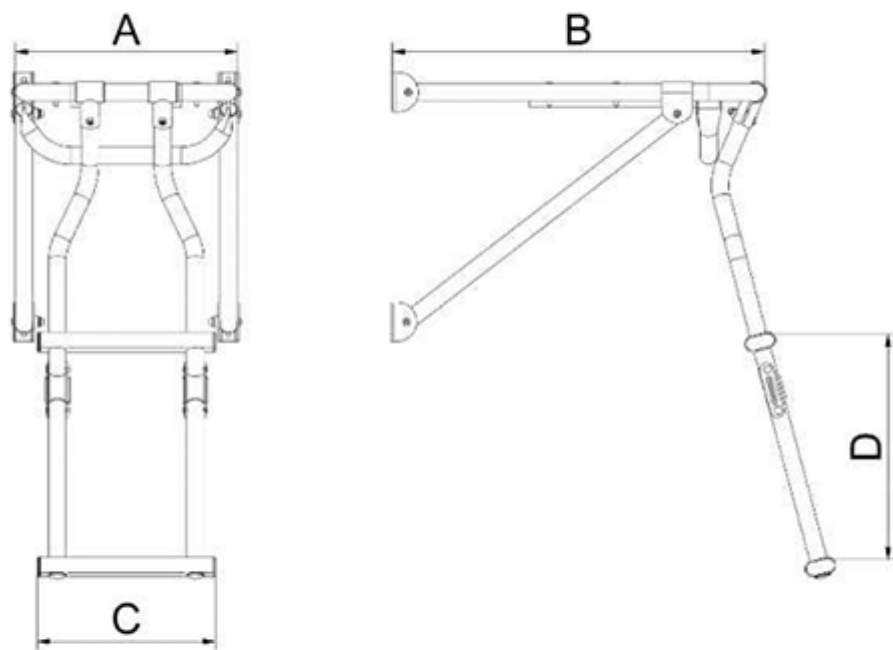

2028 Series Aft Swim Platform

From
£492.53
Excl. Tax: £410.44

Product Images

Short Description

The 2028 series is a swim platform with a frame made from mirror polished, 316-grade, stainless steel and features an iroko platform. The ladder has two steps and is available in two widths, the largest of which is available in a choice of iroko planking or iroko grating on the platform.

The 2028 has transom brackets that are adjustable to fit any stern and swivelling mounting clamps that are fixed with M8 through bolts (not supplied).

Please note the version with iroko planking is pictured.

Description

Part Number	A	B	C	D	Features
2028.03P.220.2.SS	220	475	185	285	2 steps with iroko plank platform
2028.03G.280.2.SS	280	475	225	285	2 steps with iroko grate platform
2028.03P.280.2.SS	280	475	225	285	2 steps with iroko plank platform

all measurements in mm

Additional Information

Operation Type	Manual
Weight (kg)	4.500000
Manufacturer	Nautinox

Product Options

Finish:	316 Stainless Steel with Iroko Plank
	316 Stainless Steel with Iroko Grate
Width (mm):	220.00
	280.00