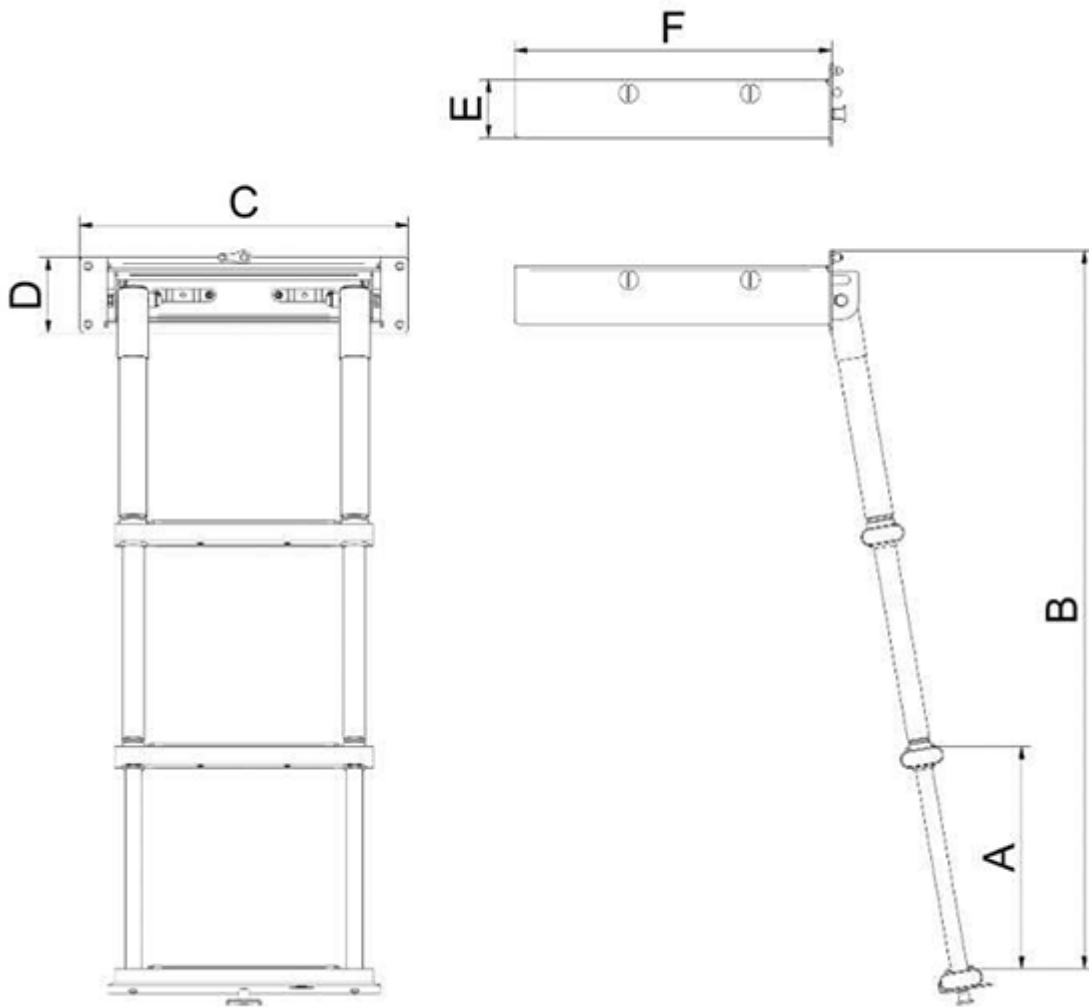

## Product Images

## Short Description

The 2370 is a telescopic bathing ladder in a watertight box made from 316-grade, polished, stainless steel.

This ladder features a locking lid to ensure that it cannot be deployed when not in use. This version has three steps with iroko treads.

## Description

Part Number	A	B	C	D	E	F	Steps
<b>2370GLSS</b>	255	825	380	85	65	365	3 steps with iroko treads

*all measurements in mm*

## Additional Information

---

Operation Type	Manual
Weight (kg)	13.000000
Manufacturer	Nautinox
Finish	316 Stainless Steel & Iroko Treads