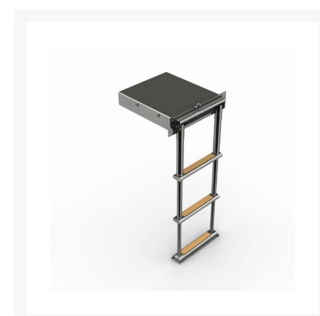

# 2370 Series Watertight Box Ladder - 316 Stainless Steel with Iroko Treads - 3 Step

Regular Price

**£910.12** Special Price

**£637.08**

Excl. Tax: £530.90

## Short Description

The 2370 is a telescopic bathing ladder in a watertight box made from 316-grade, polished, stainless steel.

This ladder features a locking lid to ensure that it cannot be deployed when not in use. This version has three steps with iroko treads.