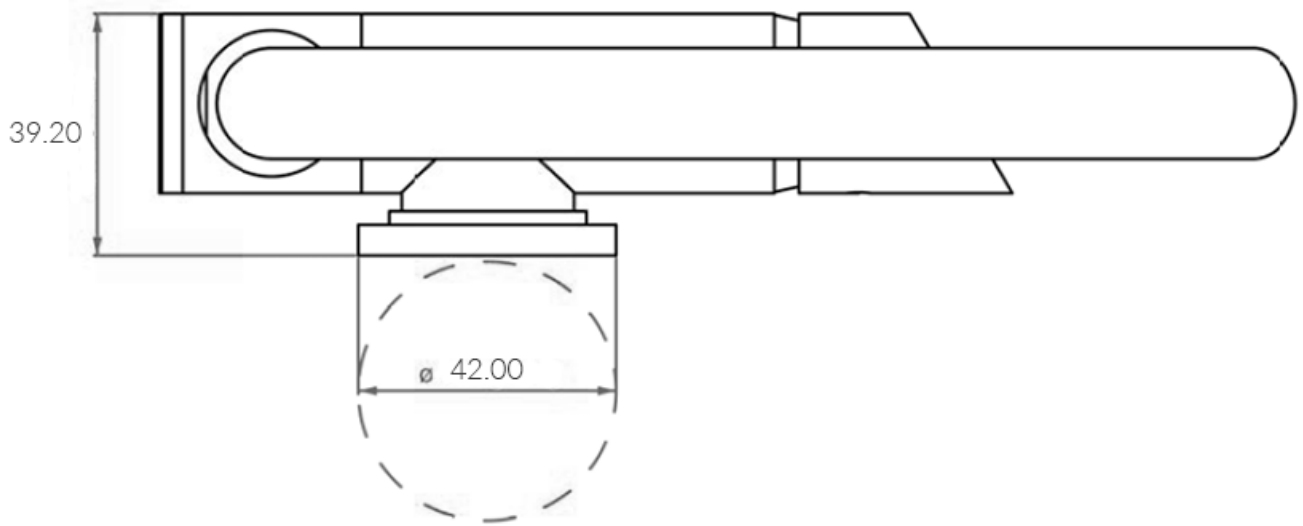

Folding Mixer Tap

£154.84

Excl. Tax: £129.03

Product Images

Short Description

A contemporary folding, single lever, mixer tap with rotating spout. The EL-3040/01 features a striking square design and hidden fixings. This tap is ideal for applications where the sink may need to be covered with a lid and hidden from view as it can simply fold away when not in use.

Description

Additional Information

Spout Height (mm)	207.90
Wall Mounted	No
Base Length (mm)	39.20
Base Width (mm)	139.00
Base Height (mm)	39.20
Weight (kg)	1.190000
Finish	Chrome