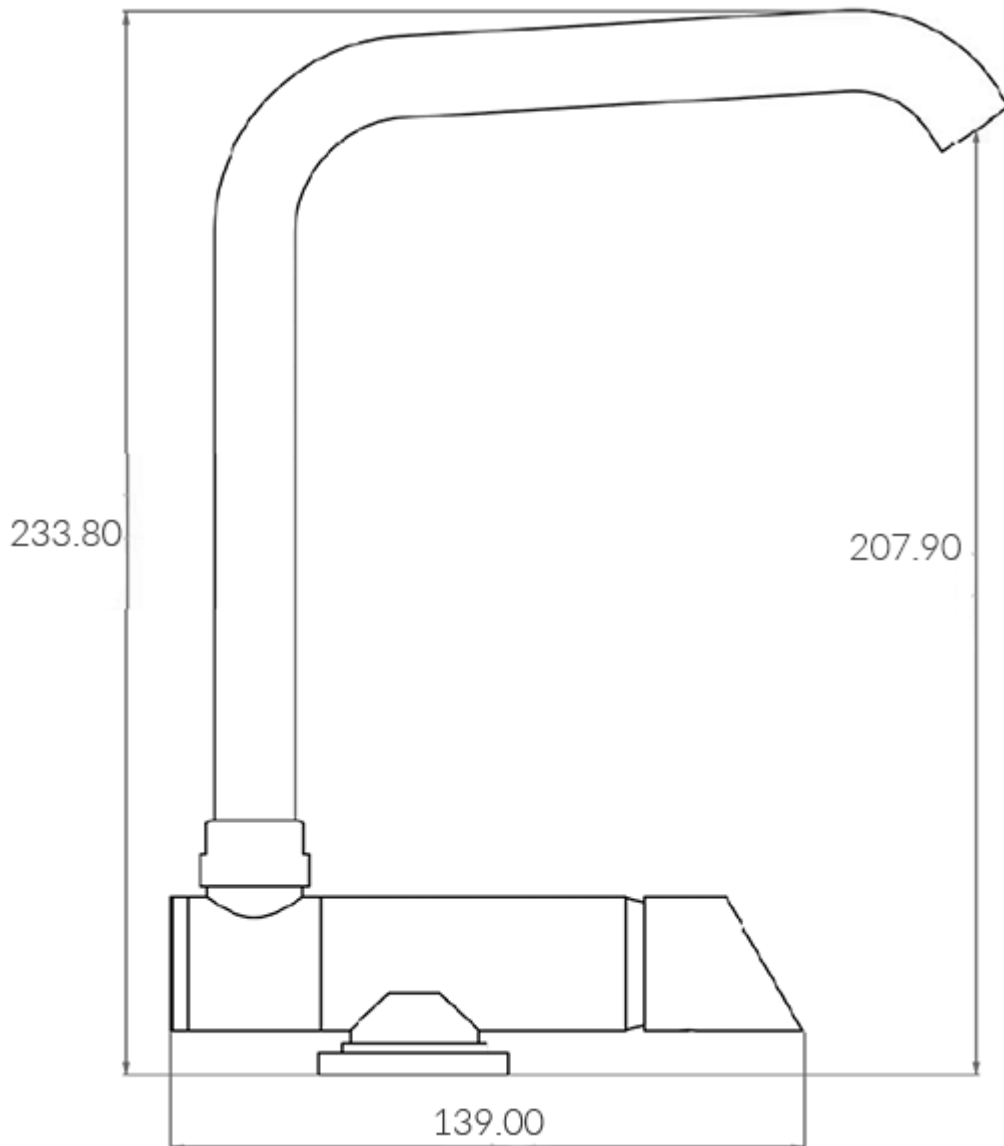

Folding Mixer Tap

£154.84

Excl. Tax: £129.03

Product Images

Short Description

A contemporary folding, single lever, mixer tap with rotating spout. The EL-3040/01 features a striking square design and hidden fixings. This tap is ideal for applications where the sink may need to be covered with a lid and hidden from view as it can simply fold away when not in use.

Description

Additional Information

Spout Height (mm)	207.90
Wall Mounted	No
Base Length (mm)	39.20
Base Width (mm)	139.00
Base Height (mm)	39.20
Weight (kg)	1.190000
Finish	Chrome