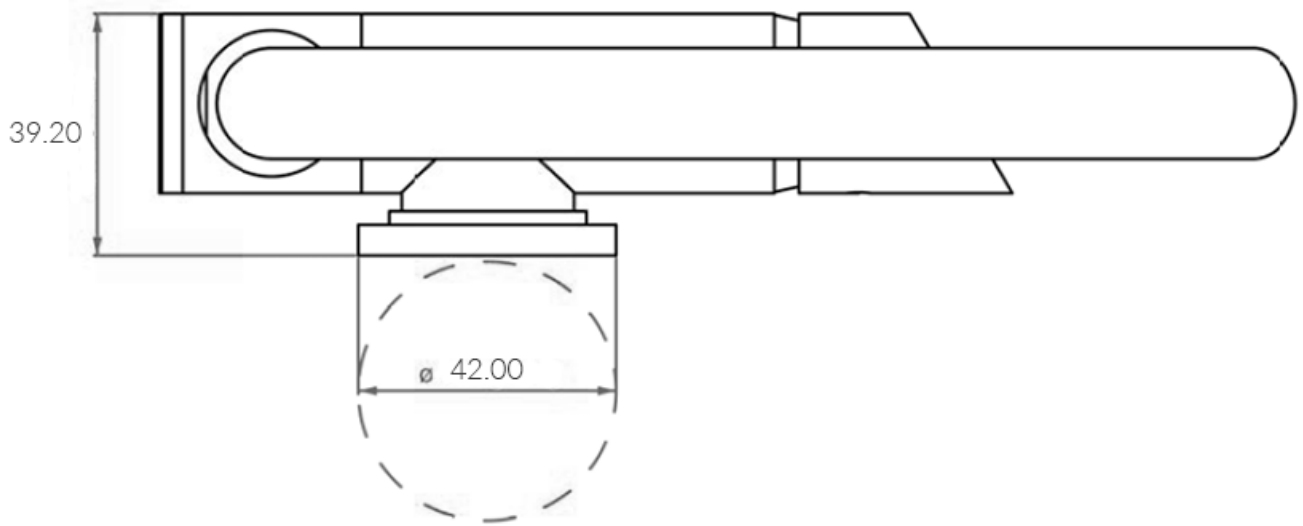

## Short Description

---

A contemporary folding, single lever, mixer tap with rotating spout. The EL-3040/01 features a striking square design and hidden fixings. This tap is ideal for applications where the sink may need to be covered with a lid and hidden from view as it can simply fold away when not in use.

## Additional Information

Spout Height (mm)	207.90
Wall Mounted	No
Base Length (mm)	39.20
Base Width (mm)	139.00
Base Height (mm)	39.20
Weight (kg)	1.190000
Finish	Chrome