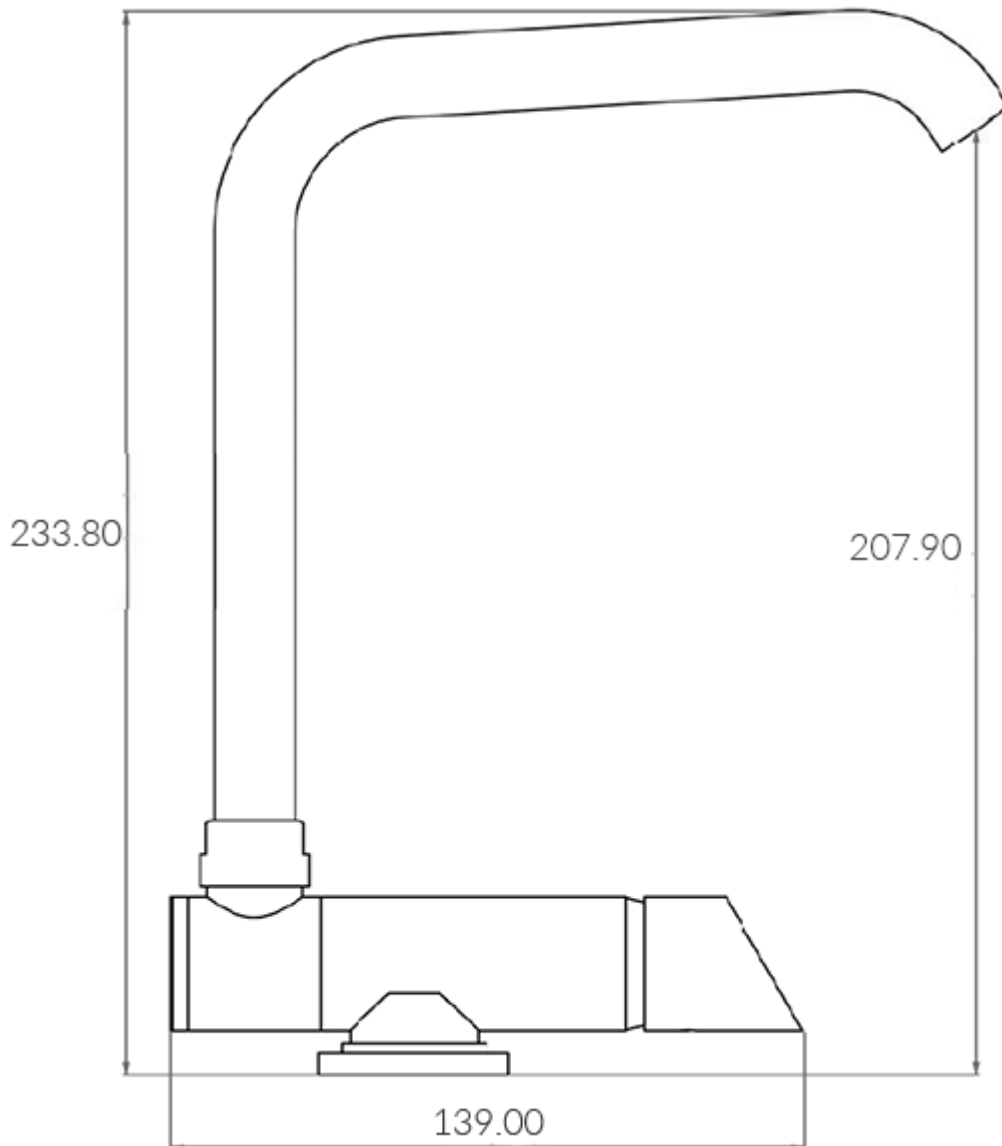

## Product Images

## Short Description

---

A contemporary folding, single lever, mixer tap with rotating spout. The EL-3040/01 features a striking square design and hidden fixings. This tap is ideal for applications where the sink may need to be covered with a lid and hidden from view as it can simply fold away when not in use.

## Additional Information

Spout Height (mm)	207.90
Wall Mounted	No
Base Length (mm)	39.20
Base Width (mm)	139.00
Base Height (mm)	39.20
Weight (kg)	1.190000
Finish	Chrome