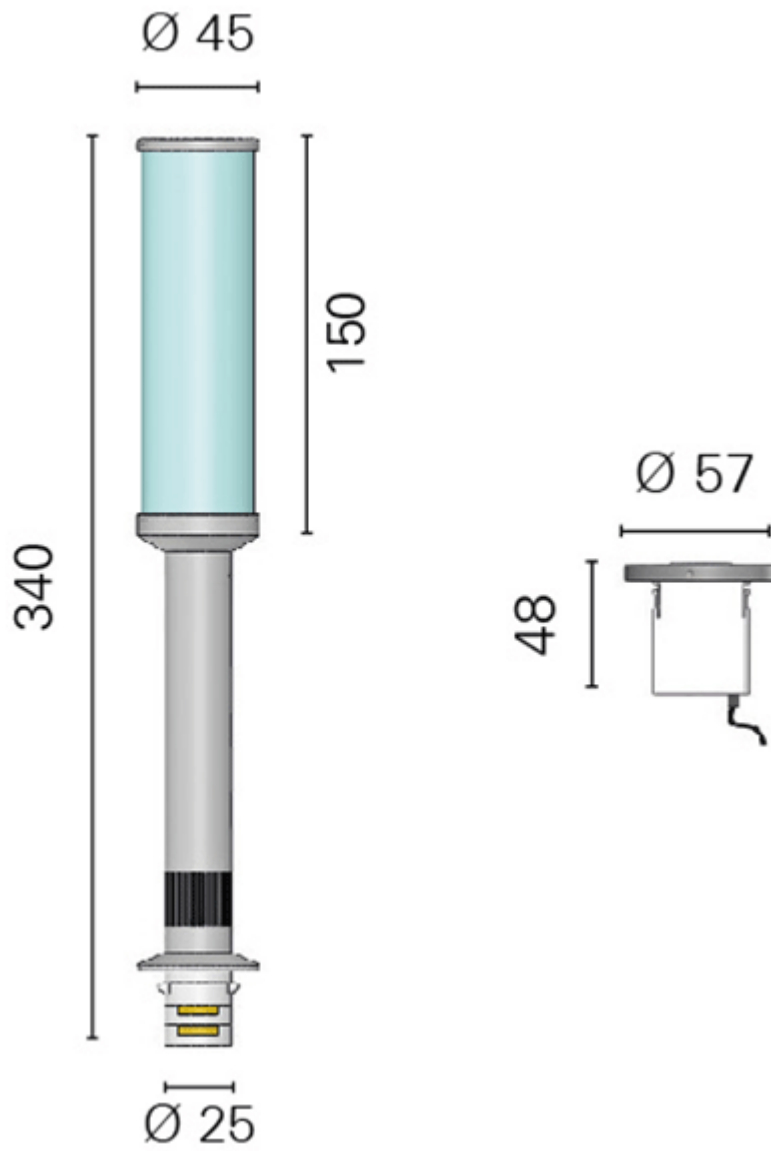

'Halley' Removable Lamp with Base

£108.00

Excl. Tax: £90.00

Product Images

Short Description

Halley is a watertight, IP65 rated, LED lamp that is suitable for use interior and exterior. *Halley* is supplied with a socket and the light can be simply removed when not in use, [additional power sockets](#) can be purchased making *Halley* the perfect lamp for seating areas, the light can be moved from area to area.

The lamp has a 4000K white LED module and a chrome plated brass body. The light is turned off by rotating

the lamps body 90°.

Description

Additional Information

Weight (kg)	0.650000
Manufacturer	Foresti & Suardi
Dimmer	No