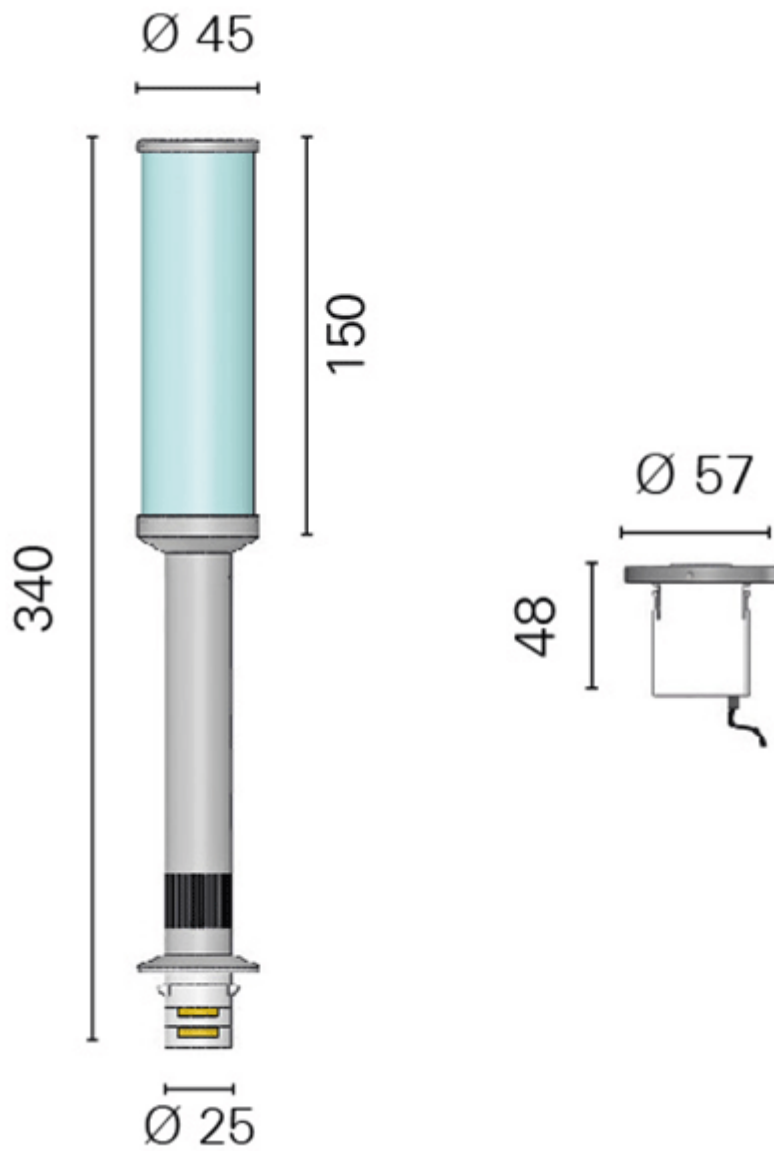

Base for Halley Lamp

£18.00

Excl. Tax: £15.00

Product Images

SALE SALE SALE SALE SALE SALE

Short Description

Additional sockets for the [Halley Removable Lamp](#) featuring a stainless steel ferrule.

Description

Additional Information

Weight (kg)	0.080000
Manufacturer	Foresti & Suardi
Dimmer	No