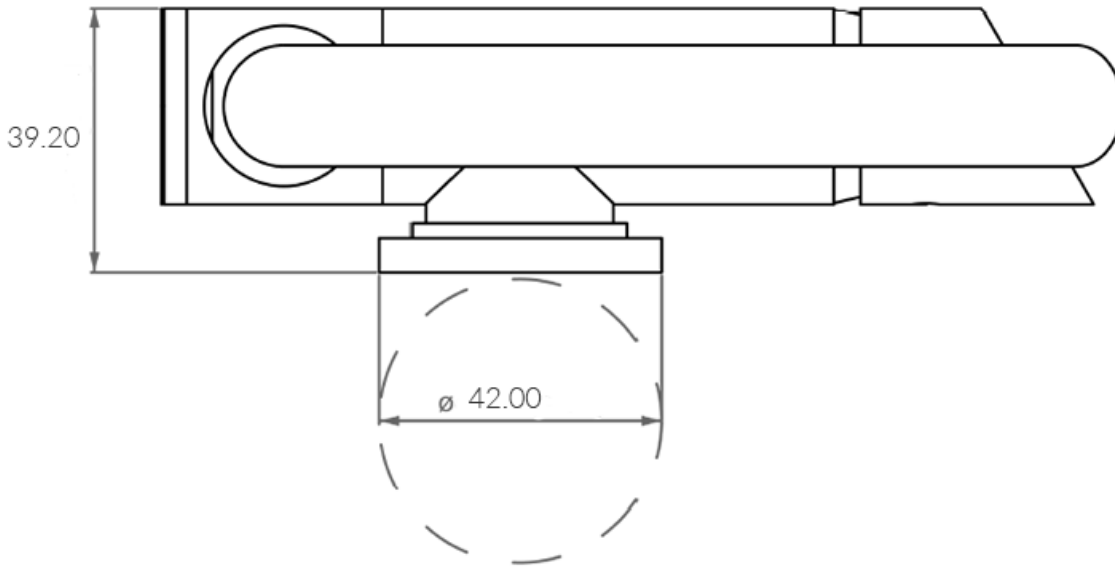

Folding Mixer Tap

£153.36

Excl. Tax: £127.80

Product Images

Short Description

A contemporary folding, single lever, mixer tap with rotating spout. The EL-3040/02 features a striking square design and hidden fixings. This tap is ideal for applications where the sink may need to be covered with a lid and hidden from view as it can simply fold away when not in use.

Description

Additional Information

Spout Height (mm)	158.35
Wall Mounted	No
Base Length (mm)	39.20
Base Width (mm)	139.00
Base Height (mm)	39.20
Weight (kg)	1.190000
Finish	Chrome