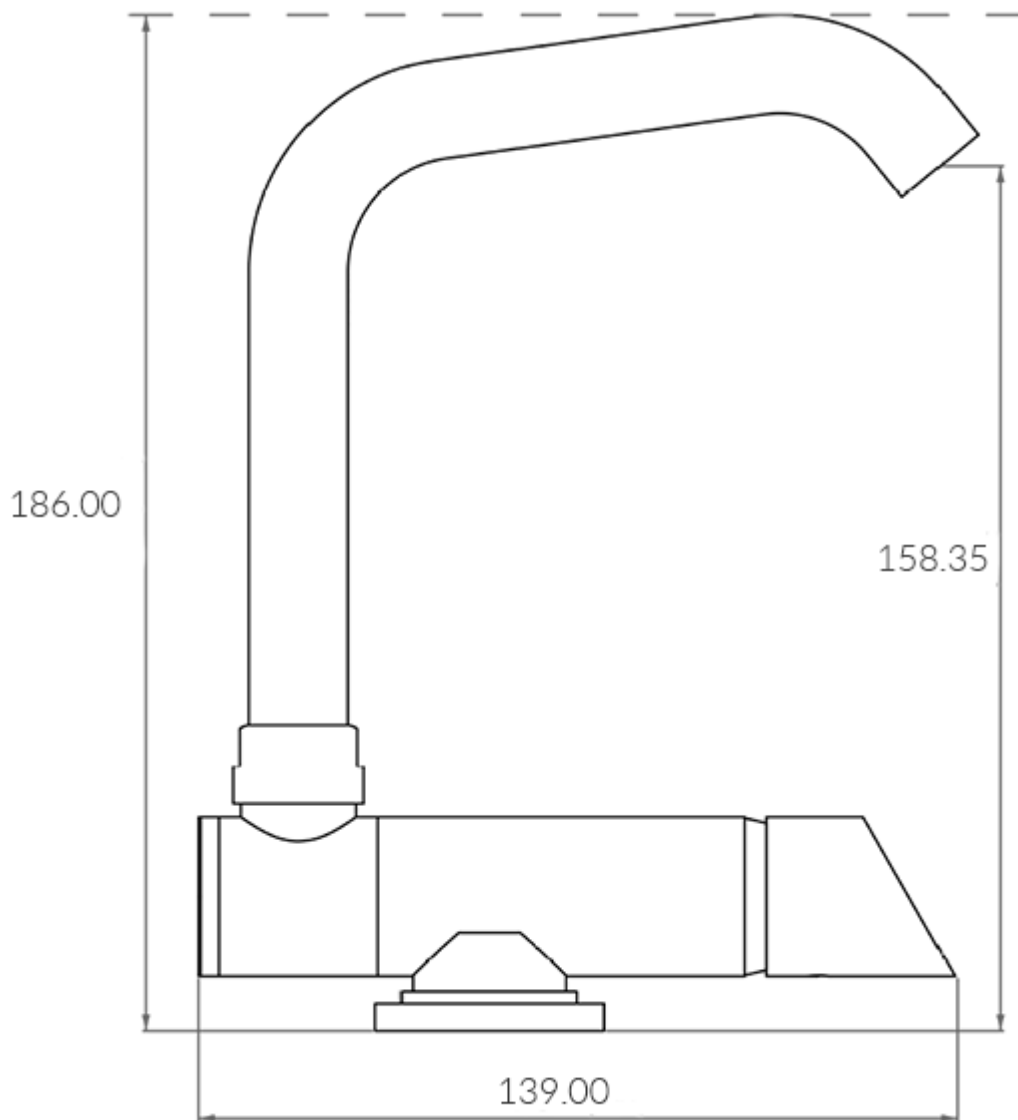

Folding Mixer Tap

£153.36

Excl. Tax: £127.80

Product Images

Short Description

A contemporary folding, single lever, mixer tap with rotating spout. The EL-3040/02 features a striking square design and hidden fixings. This tap is ideal for applications where the sink may need to be covered with a lid and hidden from view as it can simply fold away when not in use.

Description

Additional Information

Spout Height (mm)	158.35
Wall Mounted	No
Base Length (mm)	39.20
Base Width (mm)	139.00
Base Height (mm)	39.20
Weight (kg)	1.190000
Finish	Chrome