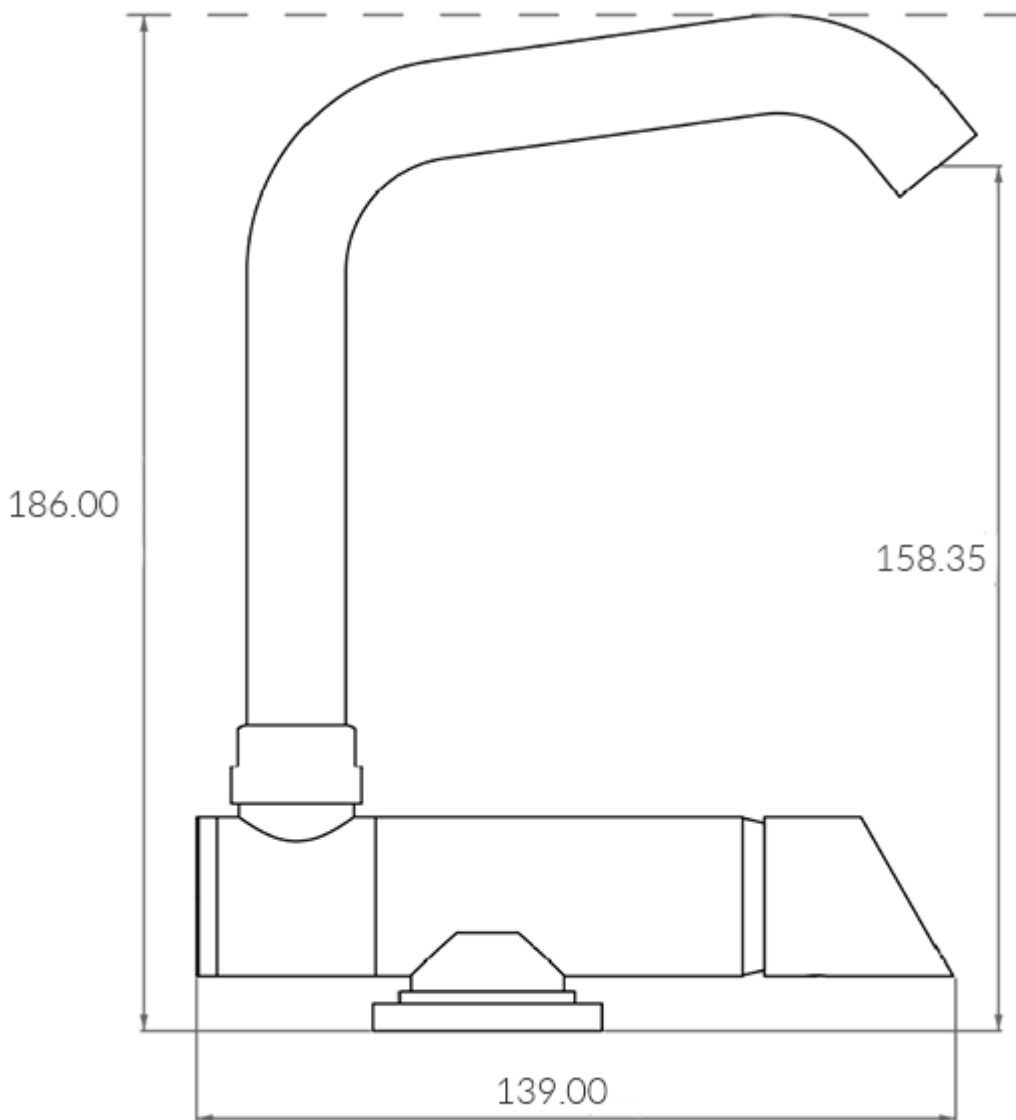

Folding Mixer Tap

£153.36

Excl. Tax: £127.80

Product Images

Short Description

A contemporary folding, single lever, mixer tap with rotating spout. The EL-3040/02 features a striking square design and hidden fixings. This tap is ideal for applications where the sink may need to be covered with a lid and hidden from view as it can simply fold away when not in use.

Description

Additional Information

Spout Height (mm)	158.35
Wall Mounted	No
Base Length (mm)	39.20
Base Width (mm)	139.00
Base Height (mm)	39.20
Weight (kg)	1.190000
Finish	Chrome