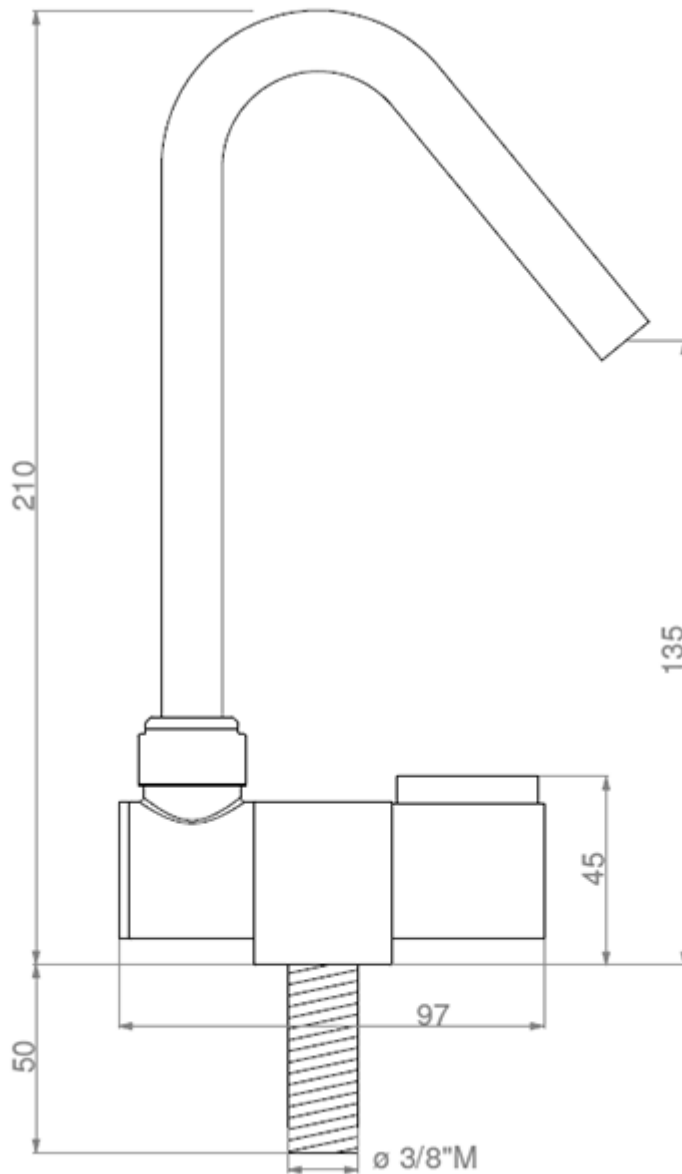

## Product Images

## Short Description

---

A contemporary folding, single lever, cold water tap with rotating spout. The EL-3115 features a striking square design and hidden fixings. This tap is ideal for applications where the sink may need to be covered with a lid and hidden from view as it can simply fold away when not in use.

## Additional Information

---

|                   |          |
|-------------------|----------|
| Spout Height (mm) | 135.00   |
| Wall Mounted      | No       |
| Base Length (mm)  | 45.00    |
| Base Width (mm)   | 97.00    |
| Base Height (mm)  | 45.00    |
| Hose Connection   | 3/8" BSP |
| Weight (kg)       | 1.500000 |
| Finish            | Chrome   |