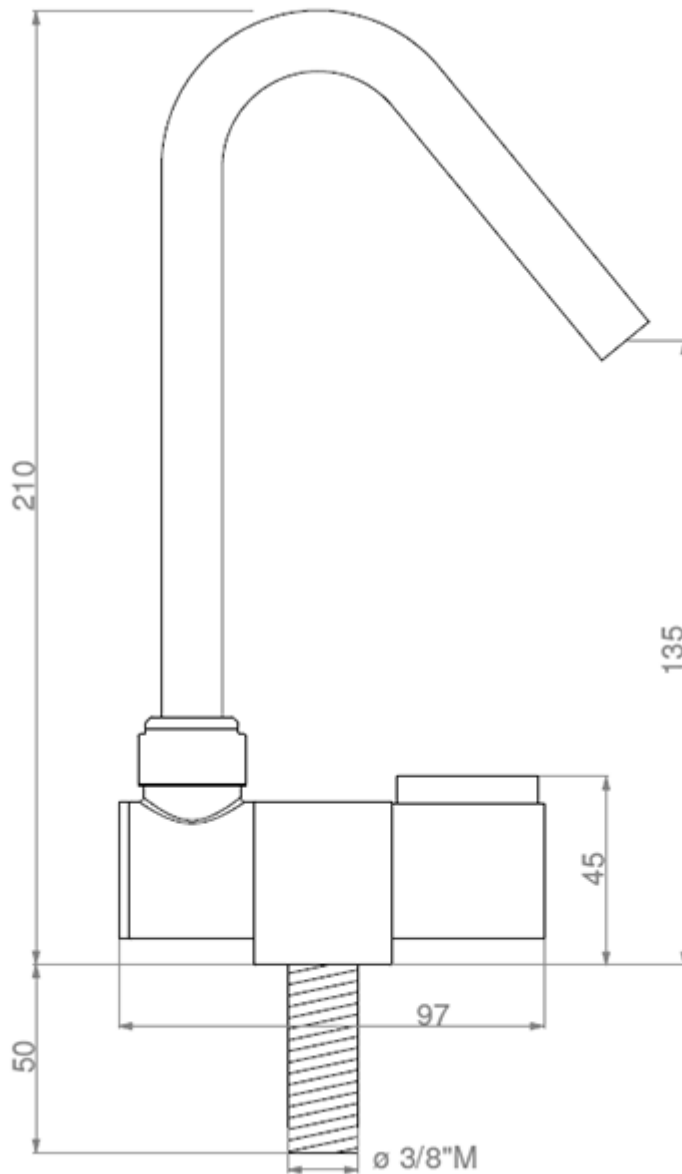

Folding Mixer Tap

£105.07

Excl. Tax: £87.56

Product Images

Short Description

A contemporary folding, single lever, cold water tap with rotating spout. The EL-3115 features a striking square design and hidden fixings. This tap is ideal for applications where the sink may need to be covered with a lid and hidden from view as it can simply fold away when not in use.

Description

Additional Information

Spout Height (mm)	135.00
Wall Mounted	No
Base Length (mm)	45.00
Base Width (mm)	97.00
Base Height (mm)	45.00
Hose Connection	3/8" BSP
Weight (kg)	1.500000
Finish	Chrome