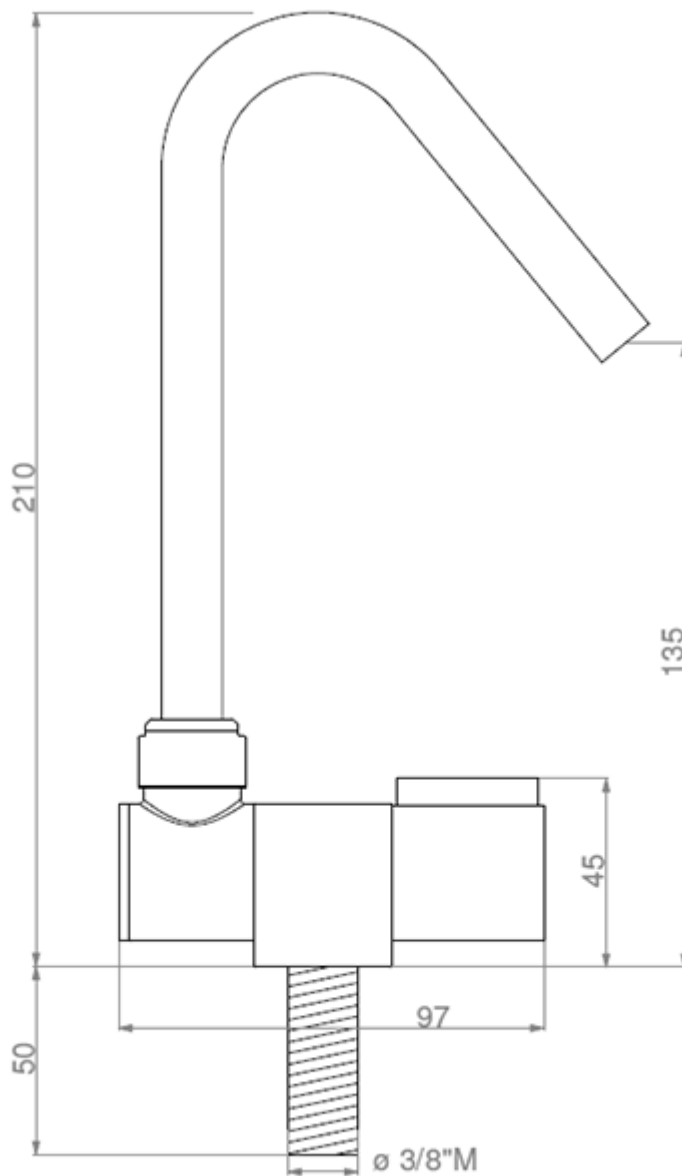

## Short Description

---

A contemporary folding, single lever, cold water tap with rotating spout.

The EL-3115 is ideal for applications where the sink may need to be covered with a lid and hidden from view as it can simply fold away when not in use.

## Additional Information

---

|                   |          |
|-------------------|----------|
| Spout Height (mm) | 135.00   |
| Wall Mounted      | No       |
| Base Length (mm)  | 45.00    |
| Base Width (mm)   | 97.00    |
| Base Height (mm)  | 45.00    |
| Hose Connection   | 3/8" BSP |
| Weight (kg)       | 1.500000 |
| Finish            | Chrome   |