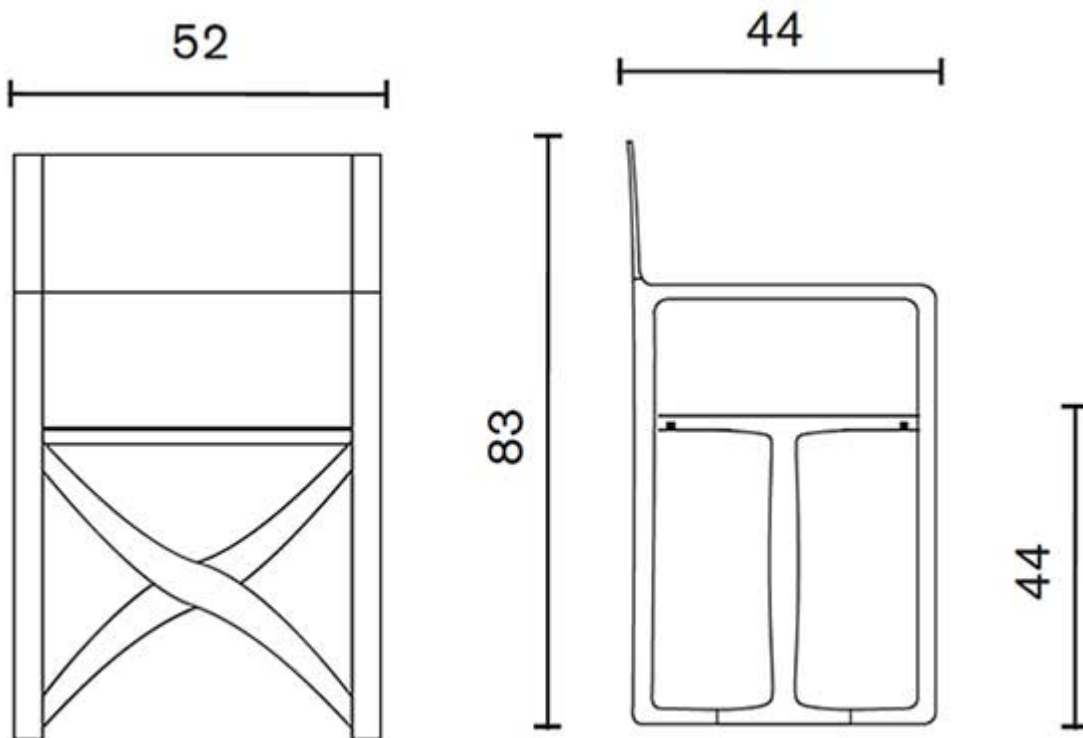

Description

Black

White

Dimensions

Height (mm)	83.00
Width (mm)	52.00
Depth (mm)	44.00
Seat Height (mm)	44.00
Folded Size (mm)	H 83.00 x D 44.00 x W 14.00
Weight (kg)	6.000000

Product Options

Finish:	White
	Black