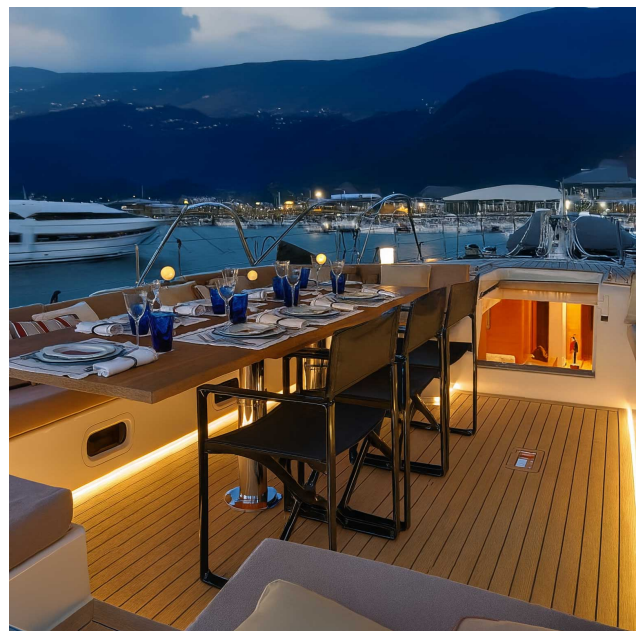

Amalfi Director's Chair

From

£478.80

Excl. Tax: £399.00

Product Images

Short Description

Injection-moulded polyamide folding chairs

A refined reinterpretation of the classic director's chair, Amalfi combines sleek design with robust engineering. Crafted from injection-moulded polyamide and reinforced with marine-grade stainless steel pins, it offers durability without compromising on elegance. Designed for outdoor use, its Batyline seat and backrest ensure comfort in all weather conditions.

- Available in black or white
- Folds to just 14cm wide and stands independently
- Silicone grips prevent marking on teak decking
- All-weather resistant materials for year-round use

- Simple folding mechanism with four release pins

Description

Black

White

Dimensions

Height (mm)	83.00
Width (mm)	52.00
Depth (mm)	44.00
Seat Height (mm)	44.00
Folded Size (mm)	H 83.00 x D 44.00 x W 14.00
Weight (kg)	6.000000

Product Options

Finish:	White
	Black