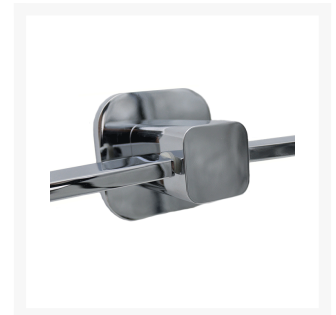

Chrome Towel Holder

Regular Price

£207.04 Special
Price

£126.00

Excl. Tax: £105.00

Product Images

Short Description

Solid brass, chrome plated, towel ring with concealed fixings

Add a touch of sophistication to your bathroom with this elegant towel ring, crafted from solid brass and finished with a sleek chrome plating. Designed for easy installation, the towel ring features hidden fixings, ensuring a clean and seamless look. The bracket is discreetly mounted to the wall, with the ring secured via a

grub screw for extra stability. Its softened square form makes it a versatile choice, easily complementing a variety of bathroom styles.

- Elegant towel ring made from solid brass
- Chrome plated finish for durability and shine
- Hidden fixings for a sleek, clean installation
- Ring secured with a grub screw for added stability
- Softened square form suits a range of bathroom designs
- Includes all necessary fixings for easy installation

Description

Additional Information

Depth (mm)	45.00
Base Width (mm)	35.00
Base Height (mm)	35.00
Weight (kg)	0.760000
Finish	Chrome