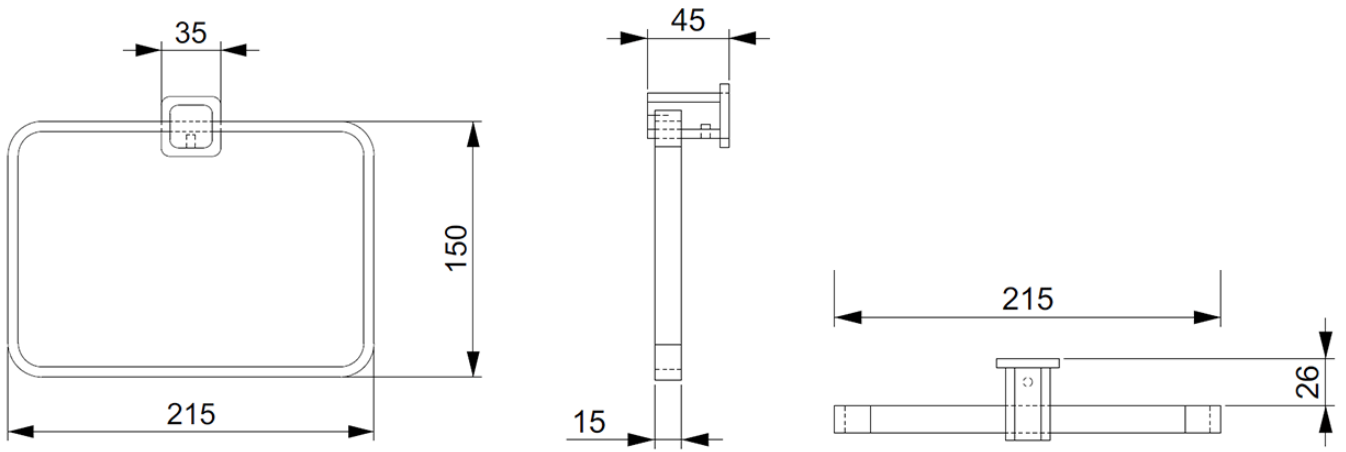

## Short Description

A solid brass, chrome plated, towel ring.

Including fixings.

## Additional Information

Depth (mm)	45.00
Base Width (mm)	35.00
Base Height (mm)	35.00
Finish	Chrome