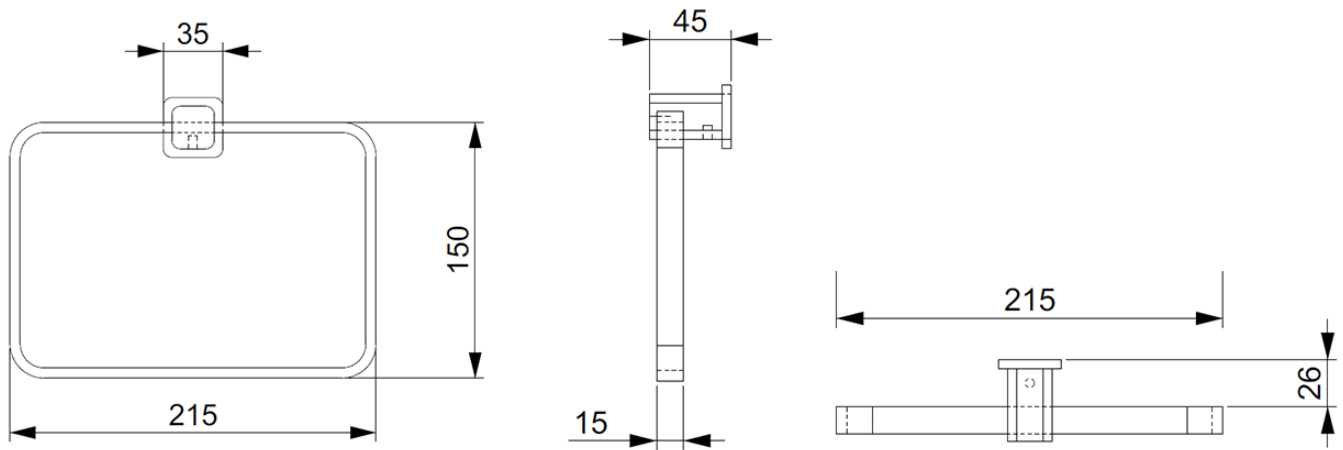

Add a touch of sophistication to your bathroom with this elegant towel ring, crafted from solid brass and finished with a sleek chrome plating. Designed for easy installation, the towel ring features hidden fixings, ensuring a clean and seamless look. The bracket is discreetly mounted to the wall, with the ring secured via a

grub screw for extra stability. Its softened square form makes it a versatile choice, easily complementing a variety of bathroom styles.

- Elegant towel ring made from solid brass
- Chrome plated finish for durability and shine
- Hidden fixings for a sleek, clean installation
- Ring secured with a grub screw for added stability
- Softened square form suits a range of bathroom designs
- Includes all necessary fixings for easy installation

Description

Additional Information

Depth (mm)	45.00
Base Width (mm)	35.00
Base Height (mm)	35.00
Weight (kg)	0.760000
Finish	Chrome