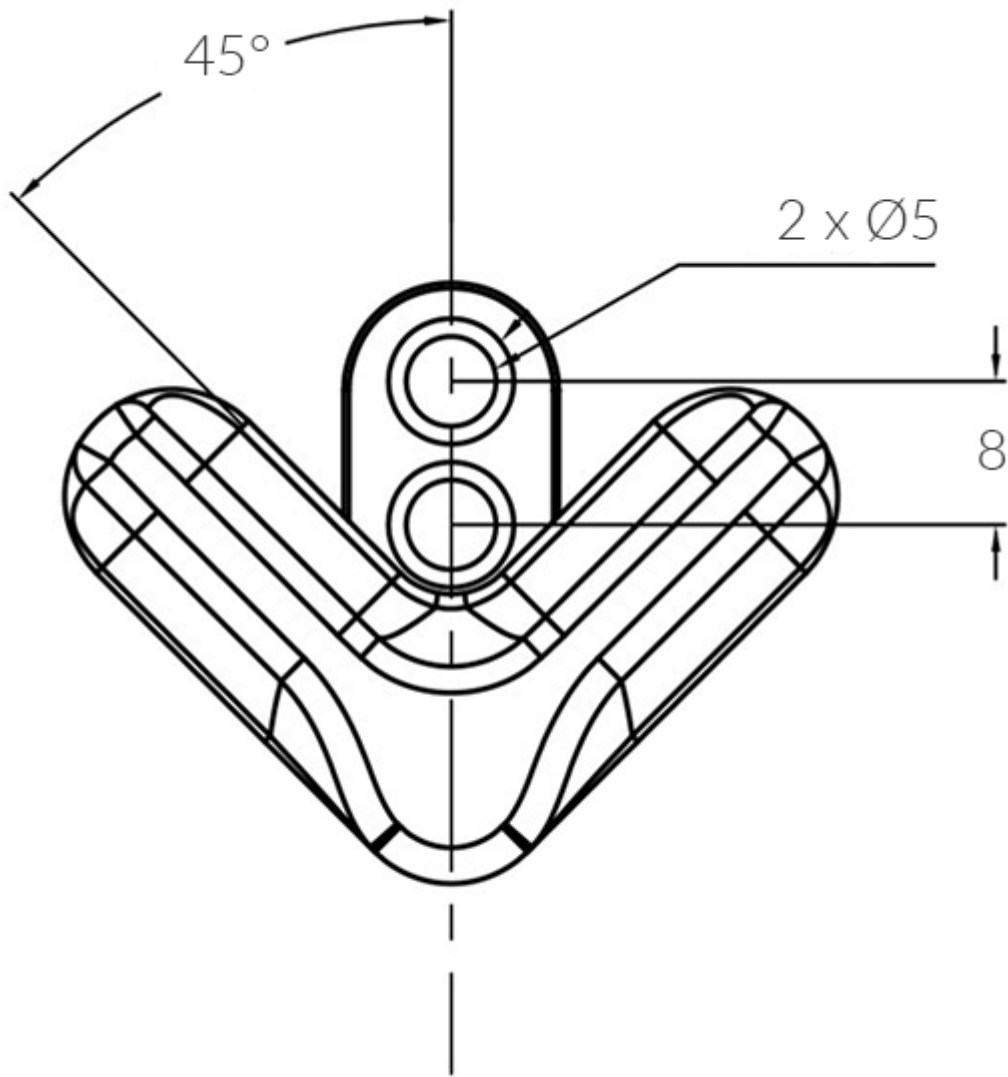

## Short Description

---

A 316-grade, stainless steel, rotary cupboard and drawer latch to ensure secure closer even during transport. Ideal for use on small cabinets or storage compartments.

- Easy installation
- Hidden fastener design for tidy appearance
- Fixed positioning with 90 ° rotation

# Dimensions