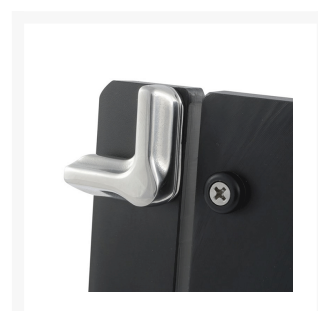

## Short Description

---

A 316-grade, stainless steel, rotary cupboard and drawer latch to ensure secure closer even during transport. Ideal for use on small cabinets or storage compartments.

- Easy installation
- Hidden fastener design for tidy appearance
- Fixed positioning with 90 ° rotation