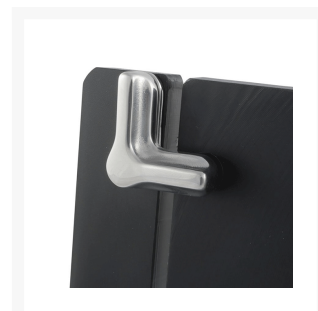

## Short Description

---

A 316-grade, stainless steel, rotary cupboard and drawer latch to ensure secure closer even during transport. Ideal for use on small cabinets or storage compartments.

- Easy installation
- Hidden fastener design for tidy appearance
- Fixed positioning with 90 ° rotation