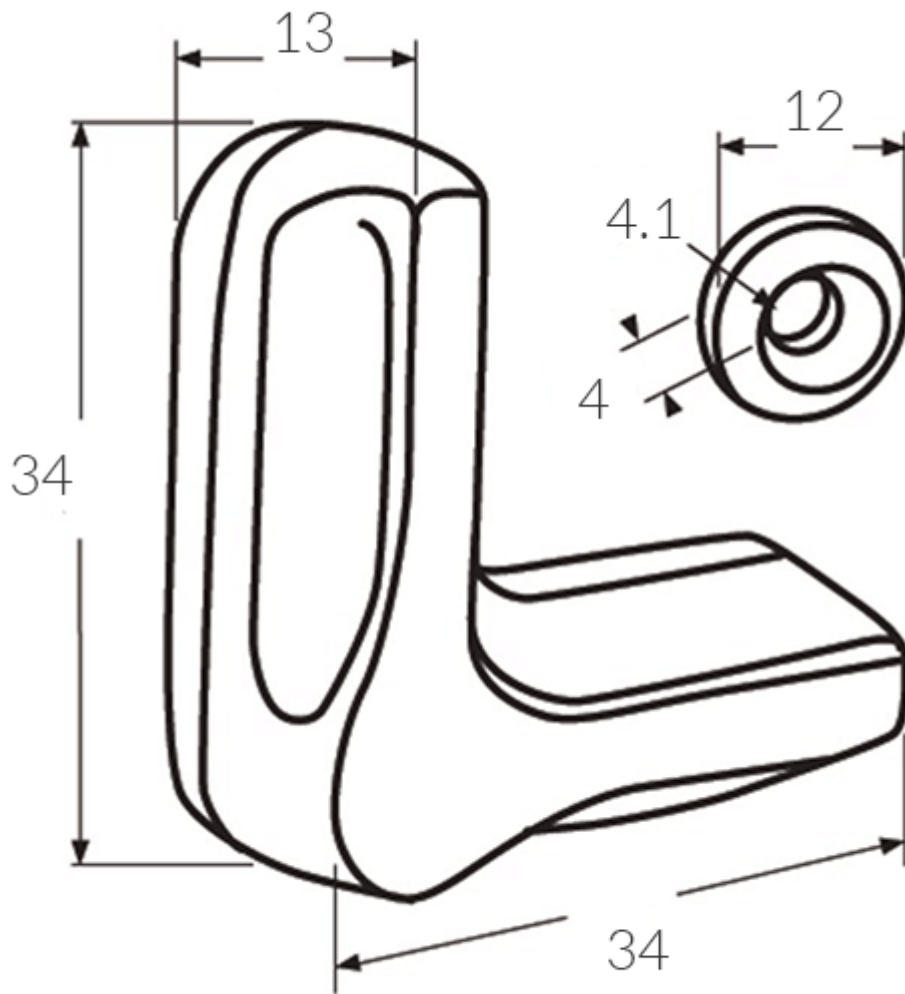

## Short Description

---

A 316-grade, stainless steel, rotary cupboard and drawer latch to ensure secure closer even during transport. Ideal for use on small cabinets or storage compartments.

- Easy installation
- Hidden fastener design for tidy appearance
- Fixed positioning with 90 ° rotation

# Dimensions