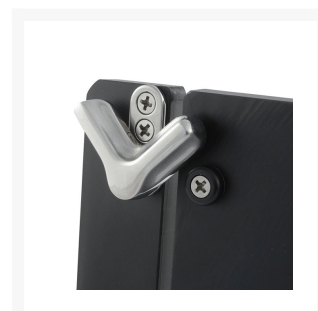

## Short Description

---

A 316-grade, stainless steel, rotary cupboard and drawer latch to ensure secure closer even during transport. Ideal for use on small cabinets or storage compartments.

- Easy installation
- Hidden fastener design for tidy appearance
- Fixed positioning with 90 ° rotation