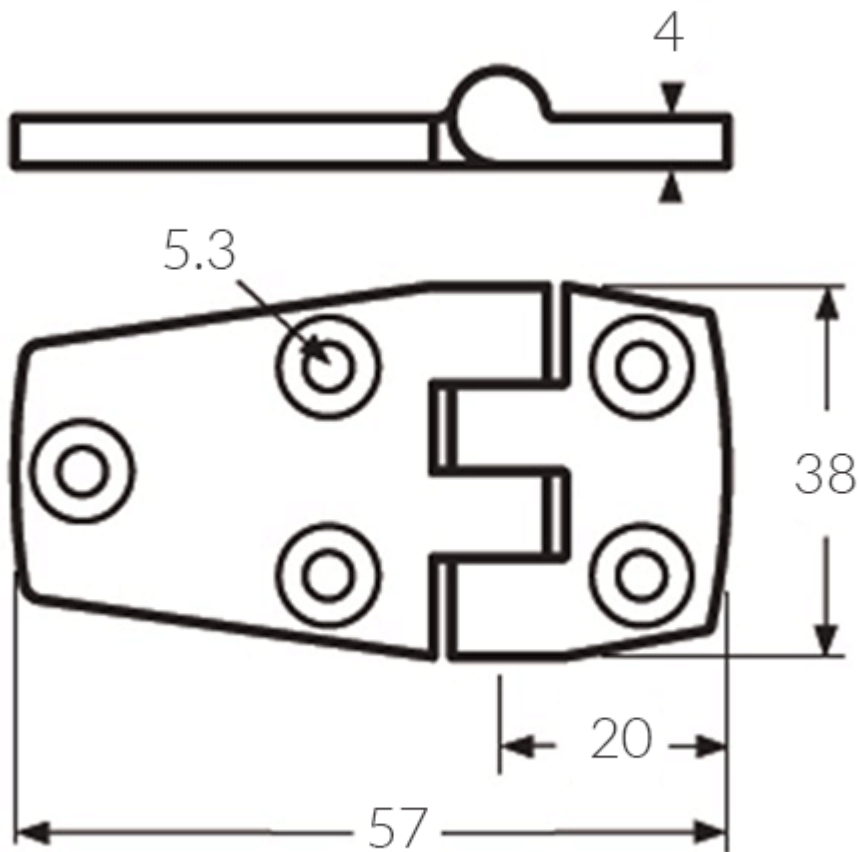

Stainless Steel Strap Hinge

From

£6.37

Excl. Tax: £5.31

Product Images

Short Description

A 316 grade, stainless steel, strap hinge.

Available in two lengths.

Description

DE-68400SS

DE-68500SS

Additional Information

Finish	316 Stainless Steel
Leaf Thickness (mm)	4.0
Weight (kg)	0.050000

Product Options

Length (mm):

57.00