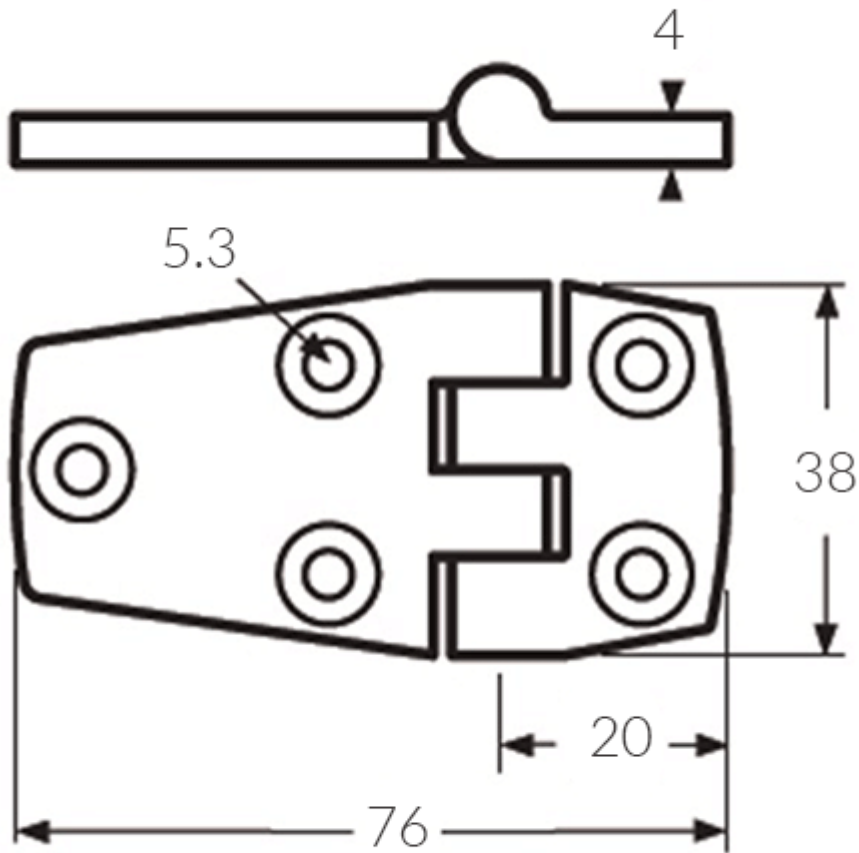

Stainless Steel Strap Hinge

From

£6.37

Excl. Tax: £5.31

Product Images

Short Description

A 316 grade, stainless steel, strap hinge.

Available in two lengths.

Description

DE-68400SS

DE-68500SS

Additional Information

Finish	316 Stainless Steel
Leaf Thickness (mm)	4.0
Weight (kg)	0.050000

Product Options

Length (mm):

57.00