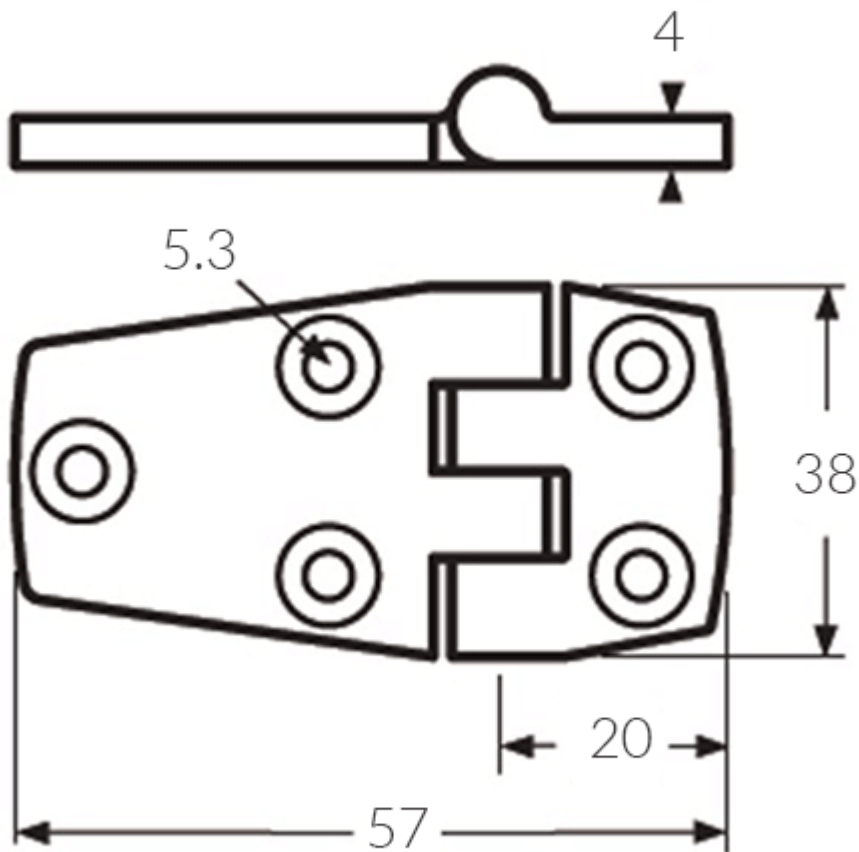

Stainless Steel Strap Hinge - 57.00mm Length

£7.34

Excl. Tax: £6.12

Product Images

Short Description

A 316 grade, stainless steel, strap hinge.

Available in two lengths.

Description

DE-68400SS

DE-68500SS

Additional Information

Finish	316 Stainless Steel
Leaf Thickness (mm)	4.0
Weight (kg)	0.050000
Length (mm)	57.00