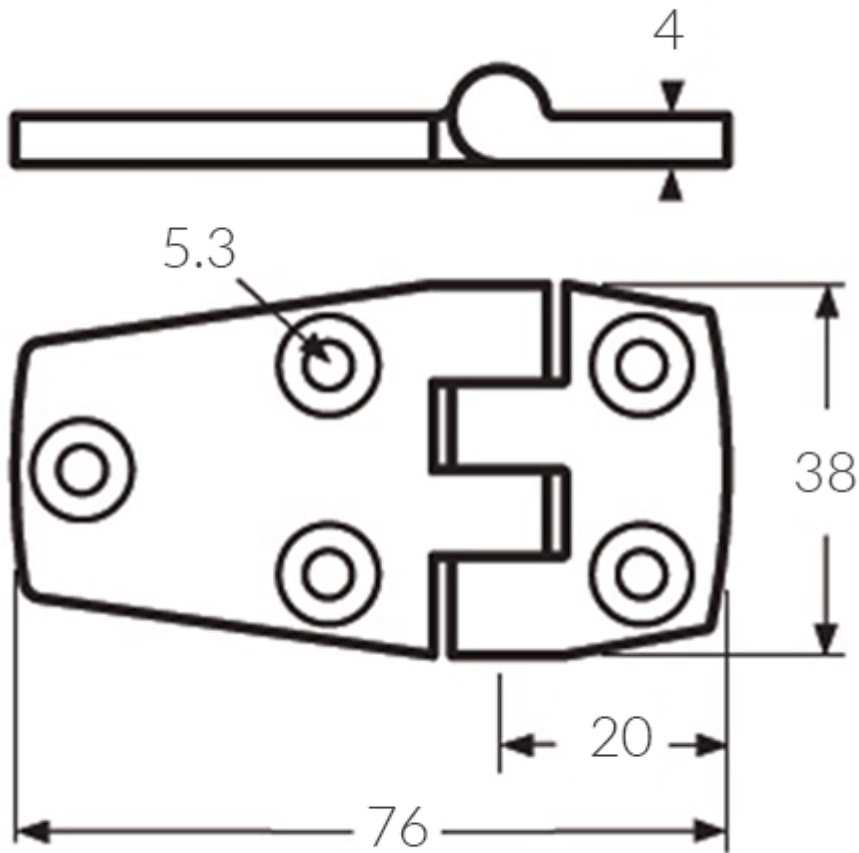

Stainless Steel Strap Hinge - 57.00mm Length

£7.34

Excl. Tax: £6.12

Product Images

Short Description

A 316 grade, stainless steel, strap hinge.

Available in two lengths.

Description

DE-68400SS

DE-68500SS

Additional Information

Finish	316 Stainless Steel
Leaf Thickness (mm)	4.0
Weight (kg)	0.050000
Length (mm)	57.00