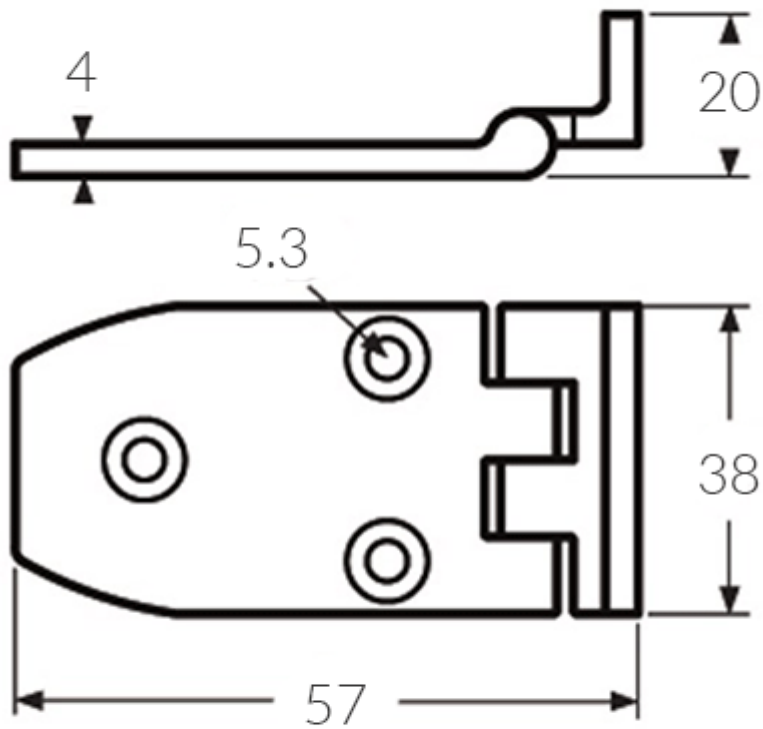

Stainless Steel Cranked Hinge - 68.00mm Length

£15.11

Excl. Tax: £12.59

Product Images

Short Description

A 316-grade, stainless steel, cranked hinge.

Available in two lengths.

Description

DE-68600SS

DE-68700SS

Additional Information

Finish	316 Stainless Steel
Leaf Thickness (mm)	4.0
Weight (kg)	0.090000
Height (mm)	20.00
Length (mm)	68.00