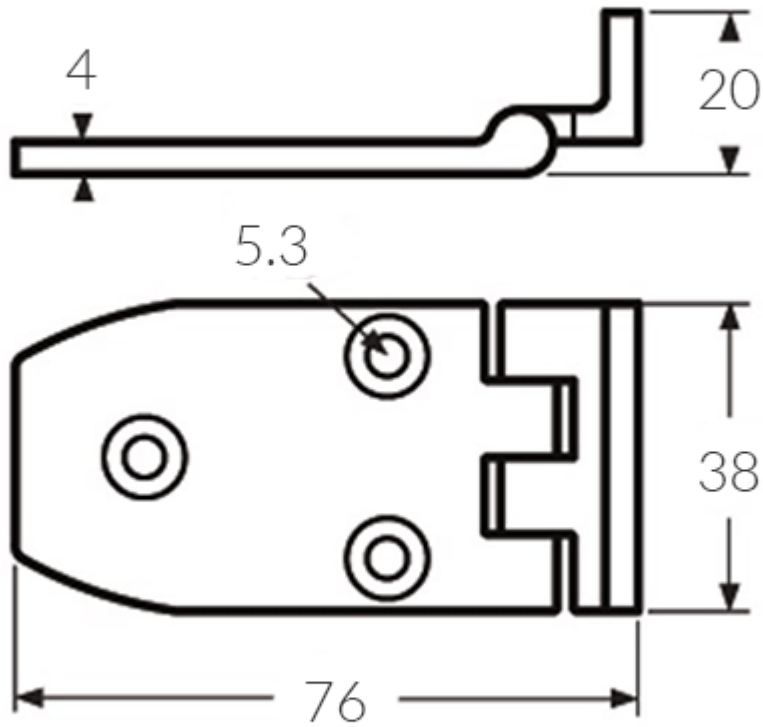

Stainless Steel Cranked Hinge - 68.00mm Length

£15.11

Excl. Tax: £12.59

Product Images

Short Description

A 316-grade, stainless steel, cranked hinge.

Available in two lengths.

Description

DE-68600SS

DE-68700SS

Additional Information

Finish	316 Stainless Steel
Leaf Thickness (mm)	4.0
Weight (kg)	0.090000
Height (mm)	20.00
Length (mm)	68.00